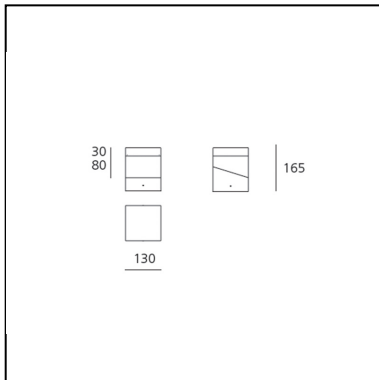

Tetragono Wall - 3000K

Ernesto Gismondi

IP65 

LUMINAIRE

- Watt: **15W**
- Voltage: **220V-240V**
- Delivered lumen output: **481lm**
- CCT: **3000K**
- Efficiency: **34%**
- Efficacy: **32.07lm/W**
- CRI: **90**

DESCRIPTION

Light fixture with radial light emission. Consists of body and wall fixing plate. Lamp support in extruded EN-AW-6060 aluminium, subjected to chromate treatment and painted, height 50 mm, with painted steel base flange, with holes for wall installation. Lighting unit in die-cast EN-AB 47100 aluminium painted with 3-stage outdoor treatment: nanotechnologies, anti-oxidizing primer, polyester paint. Provided with metalized polycarbonate reflectors. UV resistant diffuser in shock resistant polycarbonate with bright finish. AISI 316 fixing screws and silicone gaskets. Provided with cable and IP67 connector for the connection to the mains suitable for 5-13.5mm diameter cables. IP Rating IP65. Insulation class I. Technical features in compliance with EN60598-1.

DIMENSIONS

- Length: **130 mm**
- Width: **130 mm**
- Height: **165 mm**
- Impact Resistance: **IK10**
- Glow Wire Test: **650°**