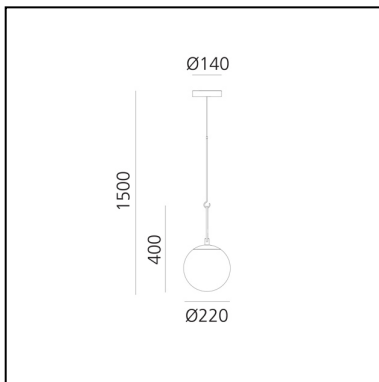

## LUMINAIRE \*

- Watt: **13W**
- Voltage: **220-240V**
- Delivered lumen output: **1142lm**
- Efficiency: **75%**
- Efficacy: **87.83lm/W**

**CR: 80** data may vary depending on the source installed.  
Light measurements are provided in relative form and technical lighting calculations may be updated according to the effective source used.

## FEATURES

- Product Code: **1281010A**
- Colour: **Black/brass**
- Installation: **Suspension**
- Material: **Blown glass, brushed brass**
- Series: **Design Collection**
- Environment: **Indoor**
- design by: **Neri&Hu**

## DIMENSIONS

- Height: **400 mm**
- Diameter: **220 mm**
- Base Diameter: **140 mm**

## SOURCES NOT INCLUDED

- Category: **LED RETROFIT**
- Number: **1**
- Watt: **15W**
- Socket: **E27**