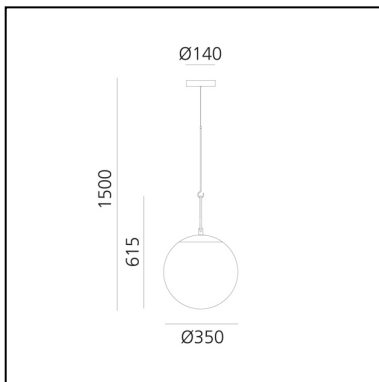

nh 35 Suspension

Neri&Hu

IP20    Dimmerable: 

LUMINAIRE *

- Watt: **17W**
- Voltage: **220-240V**
- Delivered lumen output: **1775lm**
- Efficiency: **90%**
- Efficacy: **104.43lm/W**

CR180 data may vary depending on the source installed.
Light measurements are provided in relative form and technical lighting calculations may be updated according to the effective source used.

FEATURES

- Product Code: **1283010A**
- Colour: **Black/brass**
- Installation: **Suspension**
- Material: **Blown glass, brushed brass**
- Series: **Design Collection**
- Environment: **Indoor**
- design by: **Neri&Hu**

DIMENSIONS

- Height: **615 mm**
- Diameter: **350 mm**
- Base Diameter: **140 mm**

SOURCES NOT INCLUDED

- Category: **LED RETROFIT**
- Number: **1**
- Watt: **20W**
- Socket: **E27**