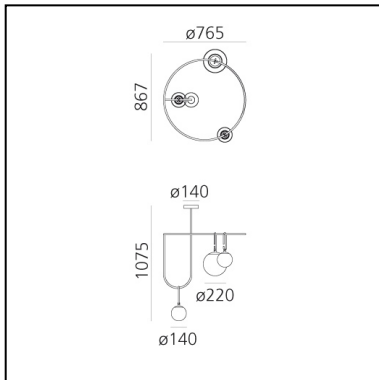

nh S4 Circulaire

Neri&Hu

IP20    Dimmerable: 

LUMINAIRE *

- Watt: **23W**
- Voltage: **220-240V**
- Delivered lumen output: **1886lm**
- Efficiency: **77%**
- Efficacy: **82.01lm/W**

CR 80 data may vary depending on the source installed.
Light measurements are provided in relative form and technical lighting calculations may be updated according to the effective source used.

FEATURES

- Product Code: **1278010A**
- Colour: **Black/brass**
- Installation: **Suspension**
- Material: **Blown glass, brushed brass**
- Series: **Design Collection**
- Environment: **Indoor**
- design by: **Neri&Hu**

DIMENSIONS

- Length: **765 mm**
- Width: **867 mm**
- Height: **1075 mm**
- Base Diameter: **140 mm**

SOURCES NOT INCLUDED

- Category: **LED RETROFIT**
- Number: **1**
- Watt: **15W**
- Socket: **E27**
- Category: **LED RETROFIT**
- Number: **2**
- Watt: **5W**
- Socket: **E14**