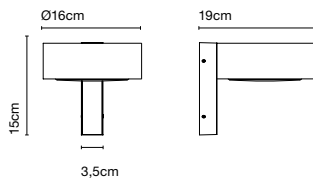

Plaff-on! A IP65

Plaff-on! A IP65

Light Source:
LED COB 230 VAC 8W 2700K CRI90 571lm

Luminaire:
230 VAC TRIAC 8,47W 225lm

LED included

Structure made of lacquered aluminium which supports an opal blown glass shade.

- Black (RAL 9005)
- Rust Brown
- White (RAL 9010)

dimmable

IP65

- [Download](#) Assembly Instructions
- [Download](#) Photometric Data
- [Download](#) 2D
- [Download](#) 3D