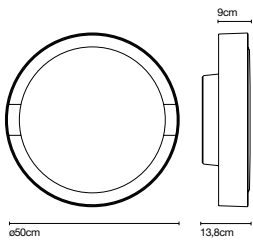

Plaff-on! 50 IP54