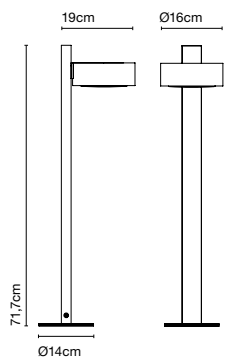

Plaff-on! B IP65

Plaff-on! B IP65

Light Source:
LED COB 230 VAC 8W 2700K CRI90 571lm

Luminaire:
230 VAC TRIAC 8,47W 225lm

LED included

Structure made of lacquered aluminium which supports an opal blown glass shade.

- Black (RAL 9005)
- Rust Brown

dimmable IP65

- [Download](#) Photometric Data
- [Download](#) 2D
- [Download](#) 3D
- [Download](#) Energy label