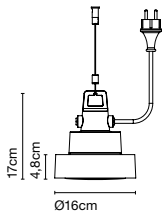

Plaff-on! S16 IP65