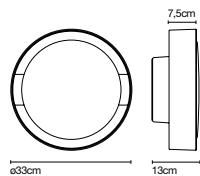

A ceiling lamp whose beauty lies in its simplicity and clarity, offering multiple lighting effects thanks to its design.

Plaff-on! 50 IP54

4x E27 LED Standard 8W

Plaff-on! 50 LED IP54

Light Source:
LED SMD 700mA 28,4W 2700K CRI90 3318lm

Luminaire:
220 - 240 VAC TRIAC 34W 2172lm
220 - 240 VAC DALI 33,25W 2172lm

Available 3CCT: 2700K, 3000K, 4000K

Plaff-on! 33 IP54

2x E27 LED Standard 8W

Plaff-on! 33 LED IP54

Light Source:
LED SMD 700mA 21,8W 2700K CRI90 2654lm

Luminaire:
220 - 240 VAC TRIAC 27W 1941lm
220 - 240 VAC DALI 26,1W 1941lm

Available 3CCT: 2700K, 3000K, 4000K

Plaff-on! 16 IP65

Light Source:
LED COB 230 VAC 8W 2700K CRI90 571lm

Luminaire:
230 VAC TRIAC 8,47W 225lm

LED included

Ring made of lacquered aluminium which supports an opal blown glass shade.

Structure

- Black (RAL 9005)
- Rust Brown
- White (RAL 9010) - Only available for Plaff-on! 16 IP65

Diffuser

- White

dimmable

(Only LED versions)

IP54

IP65

- [Download](#) Assembly Instructions
- [Download](#) Photometric Data
- [Download](#) 2D
- [Download](#) 3D

Range