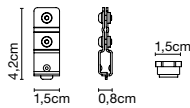

Garland accessory