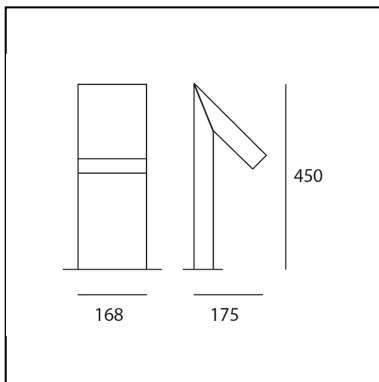

Chilone Floor 45 Anthracite gray

Ernesto Gismondi

IP65    

LUMINAIRE

- Watt: **8W**
- Voltage: **220V-240V**
- Delivered lumen output: **350lm**
- CCT: **3000K**
- Efficiency: **48%**
- Efficacy: **43.69lm/W**
- CRI: **80**

Notes

Floor version is available in three heights and in Up model. Floor fixing with ground mounting plate.

DESCRIPTION

Floor and wall matching outdoor luminaires. It is possible to install the device with the light pointed either downwards or upwards.

DIMENSIONS

- Length: **175 mm**
- Width: **168 mm**
- Height: **450 mm**

SOURCES INCLUDED

- Category: **Led**
- Number: **1**
- Watt: **8W**
- Color temperature (K): **3000K**
- CRI: **80**