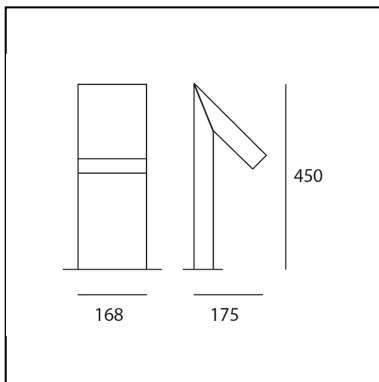

Chilone Floor 45 Gray/white

Ernesto Gismondi

IP65   EAC 

LUMINAIRE

- Watt: **8W**
- Voltage: **220V-240V**
- Delivered lumen output: **350lm**
- CCT: **3000K**
- Efficiency: **48%**
- Efficacy: **43.69lm/W**
- CRI: **80**

Notes

Floor version is available in three heights and in Up model. Floor fixing with ground mounting plate.

DESCRIPTION

Floor and wall matching outdoor luminaires. It is possible to install the device with the light pointed either downwards or upwards.

DIMENSIONS

- Length: **175 mm**
- Width: **168 mm**
- Height: **450 mm**

SOURCES INCLUDED

- Category: **Led**
- Number: **1**
- Watt: **8W**
- Color temperature (K): **3000K**
- CRI: **80**