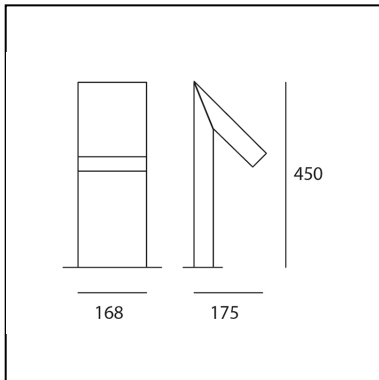

Chilone Floor 45 Rust

Ernesto Gismondi

DESCRIPTION

Floor and wall matching outdoor luminaires. It is possible to install the device with the light pointed either downwards or upwards.

IP65   EAC 

LUMINAIRE

- Watt: **8W**
- Voltage: **220V-240V**
- Delivered lumen output: **350lm**
- CCT: **3000K**
- Efficiency: **48%**
- Efficacy: **43.69lm/W**
- CRI: **80**

Notes

Floor version is available in three heights and in Up model. Floor fixing with ground mounting plate.

DIMENSIONS

- Length: **175 mm**
- Width: **168 mm**
- Height: **450 mm**

SOURCES INCLUDED

- Category: **Led**
- Number: **1**
- Watt: **8W**
- Color temperature (K): **3000K**
- CRI: **80**