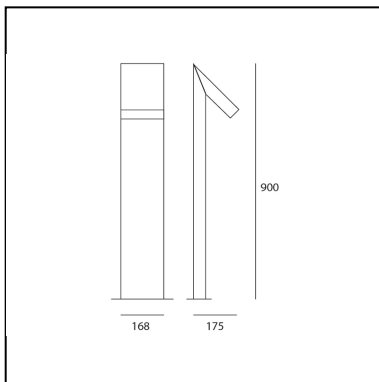

Chilone Floor 90 Anthracite gray

Ernesto Gismondi

LUMINAIRE

- Watt: **8W**
- Voltage: **220V-240V**
- Delivered lumen output: **350lm**
- CCT: **3000K**
- Efficiency: **48%**
- Efficacy: **43.69lm/W**
- CRI: **80**

Notes

Floor version is available in three heights and in Up model. Floor fixing with ground mounting plate.

DESCRIPTION

Floor and wall matching outdoor luminaires. It is possible to install the device with the light pointed either downwards or upwards.

DIMENSIONS

- Length: **175 mm**
- Width: **168 mm**
- Height: **900 mm**

SOURCES INCLUDED

- Category: **Led**
- Number: **1**
- Watt: **8W**
- Color temperature (K): **3000K**
- CRI: **80**