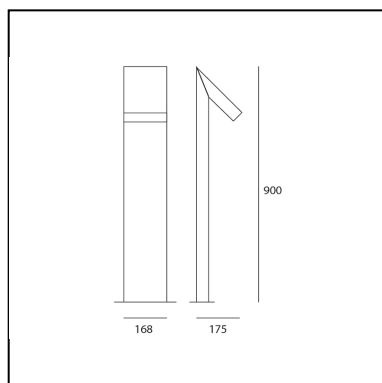

Chilone Floor 90 Rust

Ernesto Gismondi

LUMINAIRE

- Watt: **8W**
- Voltage: **220V-240V**
- Delivered lumen output: **350lm**
- CCT: **3000K**
- Efficiency: **48%**
- Efficacy: **43.69lm/W**
- CRI: **80**

Notes

Floor version is available in three heights and in Up model. Floor fixing with ground mounting plate.

DESCRIPTION

Floor and wall matching outdoor luminaires. It is possible to install the device with the light pointed either downwards or upwards.

DIMENSIONS

- Length: **175 mm**
- Width: **168 mm**
- Height: **900 mm**

SOURCES INCLUDED

- Category: **Led**
- Number: **1**
- Watt: **8W**
- Color temperature (K): **3000K**
- CRI: **80**