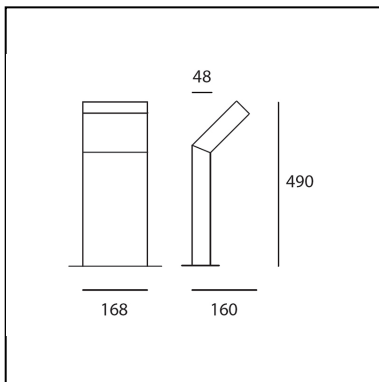

Chilone Up Floor Rust

Ernesto Gismondi

DESCRIPTION

Floor and wall matching outdoor luminaires. It is possible to install the device with the light pointed either downwards or upwards.

IP65   EAC 

LUMINAIRE

- Watt: **14W**
- Voltage: **220V-240V**
- Delivered lumen output: **865lm**
- CCT: **3000K**
- Efficiency: **66%**
- Efficacy: **61.81lm/W**
- CRI: **80**

Notes

Floor version is available in three heights and in Up model. Floor fixing with ground mounting plate.

FEATURES

- Product Code: **T082310**
- Colour: **Rust**
- Installation: **PoleFloor**
- Material: **Aluminum, polycarbonate**
- Series: **Architectural Outdoor**
- Environment: **Outdoor**
- Area contract: **null**
- Emission: **Direct**
- design by: **Ernesto Gismondi**

DIMENSIONS

- Length: **160 mm**
- Width: **168 mm**
- Height: **490 mm**

SOURCES INCLUDED

- Category: **Led**
- Number: **1**
- Watt: **16W**
- Color temperature (K): **3000K**
- Color Tolerance: **MacAdam 2SDCM**
- Service Life: **L70 (6K) 50000h**