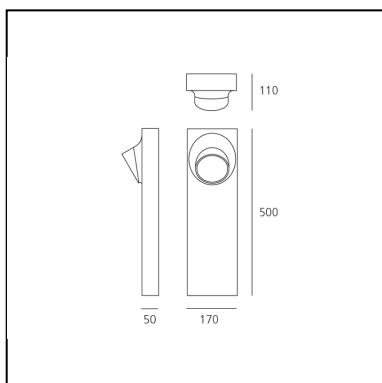

Ciclope Floor 50 Monolaterale Rust

Alessandro Pedretti

IP65   

LUMINAIRE

- Power Supply: **Electronic**
- Watt: **6,5W**
- Voltage: **220-240V**
- Delivered lumen output: **383lm**
- CCT: **3000K**
- Efficiency: **64%**
- Efficacy: **63.79lm/W**
- CRI: **90**

FEATURES

- Product Code: **T081010**
- Colour: **Rust**
- Installation: **BollardWall**
- Material: **Composite technopolymer, polycarbonate, steel, aluminum**
- Series: **Architectural Outdoor**
- Environment: **Outdoor**
- Area contract: **null, Outdoor, Residential**
- Emission: **Direct**
- design by: **Alessandro Pedretti**

DIMENSIONS

- Length: **170 mm**
- Width: **110 mm**
- Height: **500 mm**

SOURCES INCLUDED

- Category: **Led**
- Number: **1**
- Watt: **6,5W**
- Color temperature (K): **3000K**
- CRI: **80**