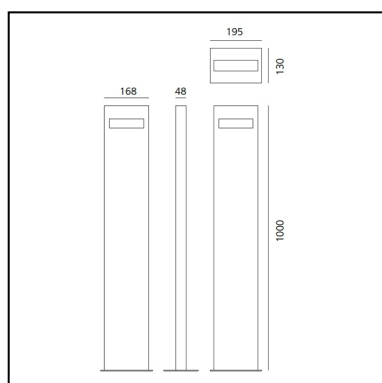

Nuda 100 Bilateral Rust

Ernesto Gismondi

LUMINAIRE

- Watt: **14W**
- Voltage: **220V-240 V**
- Delivered lumen output: **596lm**
- CCT: **3000K**
- Efficiency: **46%**
- Efficacy: **42.57lm/W**
- CRI: **80**

Notes

Floor fixing with ground mounting plate.

DESCRIPTION

Painted aluminium unit; satin finish methacrylate diffuser.

FEATURES

- Product Code: **T083910**
- Colour: **Rust**
- Installation: **Floor**
- Material: **Methacrylate, painted aluminium**
- Series: **Architectural Outdoor**
- Environment: **Outdoor**
- Emission: **Direct**
- design by: **Ernesto Gismondi**

DIMENSIONS

- Length: **168 mm**
- Width: **48 mm**
- Height: **1000 mm**
- Impact Resistance: **IK06**
- Glow Wire Test: **650°**

SOURCES INCLUDED

- Category: **Led**
- Number: **1**
- Watt: **17W**
- Delivered lumen output: **515lm**
- Color temperature (K): **3000K**
- CRI: **80**