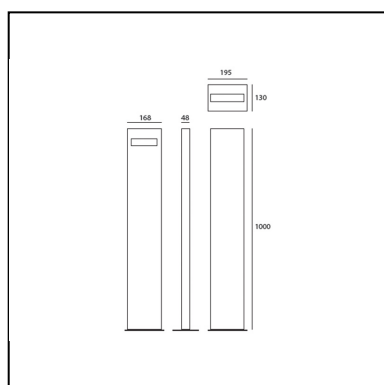

Nuda 100 Monolateral Anthracite gray

Ernesto Gismondi

DESCRIPTION

Painted aluminium unit; satin finish methacrylate diffuser.

LUMINAIRE

- Watt: **14W**
- Voltage: **220V-240 V**
- Delivered lumen output: **563lm**
- CCT: **3000K**
- Efficiency: **43%**
- Efficacy: **40.22lm/W**
- CRI: **80**

Notes

Floor fixing with ground mounting plate.

FEATURES

- Product Code: **T083820**
- Colour: **Anthracite gray**
- Installation: **Floor**
- Material: **Methacrylate, painted aluminium**
- Series: **Architectural Outdoor**
- Environment: **Outdoor**
- Emission: **Direct**
- design by: **Ernesto Gismondi**

DIMENSIONS

- Length: **168 mm**
- Width: **48 mm**
- Height: **1000 mm**
- Impact Resistance: **IK06**
- Glow Wire Test: **650°**

SOURCES INCLUDED

- Category: **Led**
- Number: **1**
- Watt: **17W**
- Delivered lumen output: **515lm**
- Color temperature (K): **3000K**
- CRI: **80**