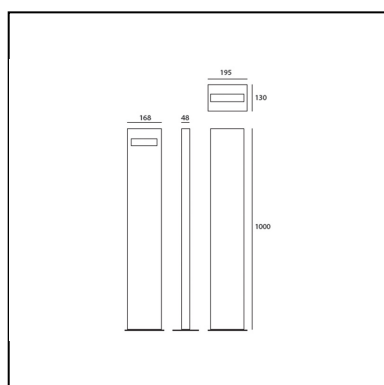

Nuda 100 Monolateral Gray/white

Ernesto Gismondi

LUMINAIRE

- Watt: **14W**
- Voltage: **220V-240 V**
- Delivered lumen output: **563lm**
- CCT: **3000K**
- Efficiency: **43%**
- Efficacy: **40.22lm/W**
- CRI: **80**

Notes

Floor fixing with ground mounting plate.

DESCRIPTION

Painted aluminium unit; satin finish methacrylate diffuser.

FEATURES

- Product Code: **T083800**
- Colour: **Gray/white**
- Installation: **Floor**
- Material: **Methacrylate, painted aluminium**
- Series: **Architectural Outdoor**
- Environment: **Outdoor**
- Emission: **Direct**
- design by: **Ernesto Gismondi**

DIMENSIONS

- Length: **168 mm**
- Width: **48 mm**
- Height: **1000 mm**
- Impact Resistance: **IK06**
- Glow Wire Test: **650°**

SOURCES INCLUDED

- Category: **Led**
- Number: **1**
- Watt: **17W**
- Delivered lumen output: **515lm**
- Color temperature (K): **3000K**
- CRI: **80**