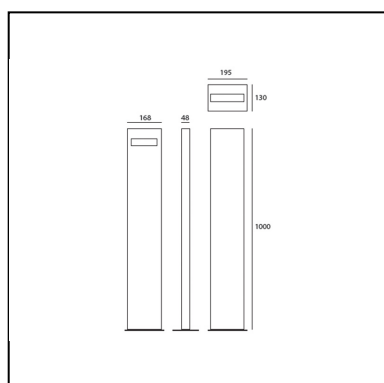

LUMINAIRE

- Watt: **14W**
- Voltage: **220V-240 V**
- Delivered lumen output: **563lm**
- CCT: **3000K**
- Efficiency: **43%**
- Efficacy: **40.22lm/W**
- CRI: **80**

Notes

Floor fixing with ground mounting plate.

DESCRIPTION

Painted aluminium unit; satin finish methacrylate diffuser.

FEATURES

- Product Code: **T083810**
- Colour: **Rust**
- Installation: **Floor**
- Material: **Methacrylate, painted aluminium**
- Series: **Architectural Outdoor**
- Environment: **Outdoor**
- Emission: **Direct**
- design by: **Ernesto Gismondi**

DIMENSIONS

- Length: **168 mm**
- Width: **48 mm**
- Height: **1000 mm**
- Impact Resistance: **IK06**
- Glow Wire Test: **650°**

SOURCES INCLUDED

- Category: **Led**
- Number: **1**
- Watt: **17W**
- Delivered lumen output: **515lm**
- Color temperature (K): **3000K**
- CRI: **80**