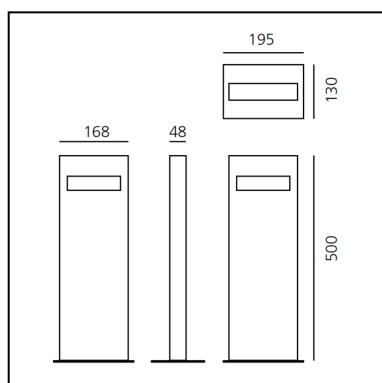

Nuda 50 Bilateral Anthracite gray

Ernesto Gismondi

LUMINAIRE

- Watt: **8W**
- Voltage: **220V-240 V**
- Delivered lumen output: **335lm**
- CCT: **3000K**
- Efficiency: **46%**
- Efficacy: **41.85lm/W**
- CRI: **80**

Notes

Floor fixing with ground mounting plate.

DESCRIPTION

Painted aluminium unit; satin finish methacrylate diffuser.

FEATURES

- Product Code: **T083720**
- Colour: **Anthracite gray**
- Installation: **Floor**
- Material: **Methacrylate, painted aluminium**
- Series: **Architectural Outdoor**
- Environment: **Outdoor**
- Emission: **Direct**
- design by: **Ernesto Gismondi**

DIMENSIONS

- Length: **168 mm**
- Width: **48 mm**
- Height: **500 mm**
- Impact Resistance: **IK06**
- Glow Wire Test: **650°**

SOURCES INCLUDED

- Category: **Led**
- Number: **1**
- Watt: **8W**
- Color temperature (K): **3000K**
- CRI: **80**