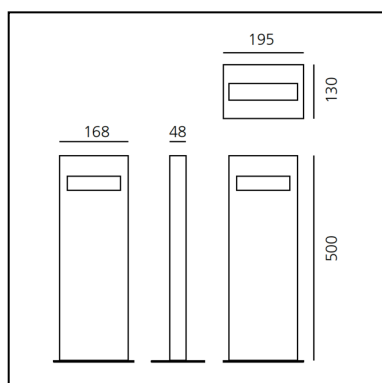

## LUMINAIRE

- Watt: **8W**
- Voltage: **220V-240 V**
- Delivered lumen output: **335lm**
- CCT: **3000K**
- Efficiency: **46%**
- Efficacy: **41.85lm/W**
- CRI: **80**

## DIMENSIONS

- Length: **168 mm**
- Width: **48 mm**
- Height: **500 mm**
- Impact Resistance: **IK06**
- Glow Wire Test: **650°**

## SOURCES INCLUDED

- Category: **Led**
- Number: **1**
- Watt: **8W**
- Color temperature (K): **3000K**
- CRI: **80**