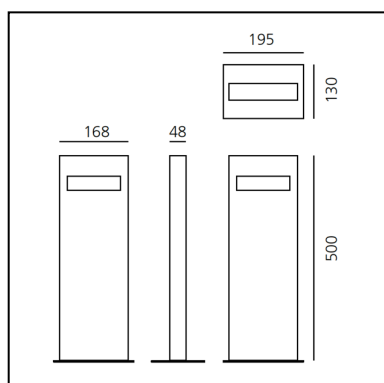

Nuda 50 Bilateral Rust

Ernesto Gismondi

DESCRIPTION

Painted aluminium unit; satin finish methacrylate diffuser.

LUMINAIRE

- Watt: **8W**
- Voltage: **220V-240 V**
- Delivered lumen output: **335lm**
- CCT: **3000K**
- Efficiency: **46%**
- Efficacy: **41.85lm/W**
- CRI: **80**

Notes

Floor fixing with ground mounting plate.

FEATURES

- Product Code: **T083710**
- Colour: **Rust**
- Installation: **Floor**
- Material: **Methacrylate, painted aluminium**
- Series: **Architectural Outdoor**
- Environment: **Outdoor**
- Emission: **Direct**
- design by: **Ernesto Gismondi**

DIMENSIONS

- Length: **168 mm**
- Width: **48 mm**
- Height: **500 mm**
- Impact Resistance: **IK06**
- Glow Wire Test: **650°**

SOURCES INCLUDED

- Category: **Led**
- Number: **1**
- Watt: **8W**
- Color temperature (K): **3000K**
- CRI: **80**