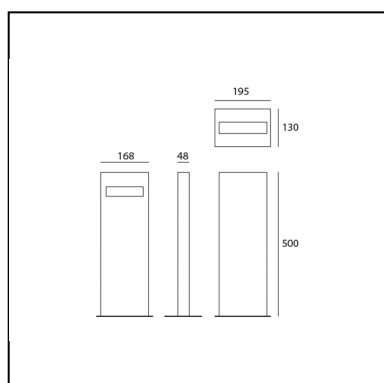

Nuda 50 Monolateral Anthracite gray

Ernesto Gismondi

IP65   EAC 

LUMINAIRE

- Watt: **8W**
- Voltage: **220V-240 V**
- Delivered lumen output: **316lm**
- CCT: **3000K**
- Efficiency: **43%**
- Efficacy: **39.54lm/W**
- CRI: **80**

Notes

Floor fixing with ground mounting plate.

DESCRIPTION

Painted aluminium unit; satin finish methacrylate diffuser.

FEATURES

- Product Code: **T083620**
- Colour: **Anthracite gray**
- Installation: **Floor**
- Material: **Methacrylate, painted aluminium**
- Series: **Architectural Outdoor**
- Environment: **Outdoor**
- Emission: **Direct**
- design by: **Ernesto Gismondi**

DIMENSIONS

- Length: **168 mm**
- Width: **48 mm**
- Height: **500 mm**
- Impact Resistance: **IK06**
- Glow Wire Test: **650°**

SOURCES INCLUDED

- Category: **Led**
- Number: **1**
- Watt: **8W**
- Color temperature (K): **3000K**
- CRI: **80**