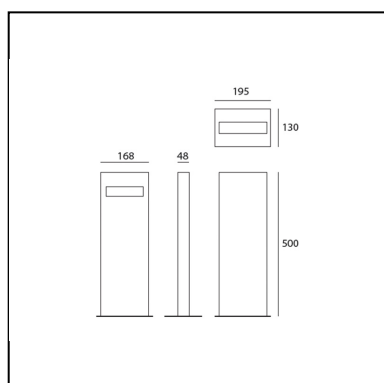

Nuda 50 Monolateral Gray/White

Ernesto Gismondi

IP65   EAC 

LUMINAIRE

- Watt: **8W**
- Voltage: **220V-240 V**
- Delivered lumen output: **316lm**
- CCT: **3000K**
- Efficiency: **43%**
- Efficacy: **39.54lm/W**
- CRI: **80**

Notes

Floor fixing with ground mounting plate.

DESCRIPTION

Painted aluminium unit; satin finish methacrylate diffuser.

FEATURES

- Product Code: **T083600**
- Colour: **Gray/White**
- Installation: **Floor**
- Material: **Methacrylate, painted aluminium**
- Series: **Architectural Outdoor**
- Environment: **Outdoor**
- Emission: **Direct**
- design by: **Ernesto Gismondi**

DIMENSIONS

- Length: **168 mm**
- Width: **48 mm**
- Height: **500 mm**
- Impact Resistance: **IK06**
- Glow Wire Test: **650°**

SOURCES INCLUDED

- Category: **Led**
- Number: **1**
- Watt: **8W**
- Color temperature (K): **3000K**
- CRI: **80**