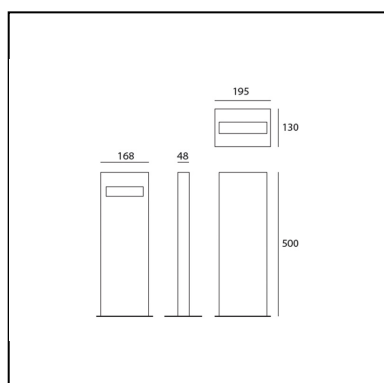

Nuda 50 Monolateral Rust

Ernesto Gismondi

IP65   EAC 

LUMINAIRE

- Watt: **8W**
- Voltage: **220V-240 V**
- Delivered lumen output: **316lm**
- CCT: **3000K**
- Efficiency: **43%**
- Efficacy: **39.54lm/W**
- CRI: **80**

Notes

Floor fixing with ground mounting plate.

DESCRIPTION

Painted aluminium unit; satin finish methacrylate diffuser.

FEATURES

- Product Code: **T083610**
- Colour: **Rust**
- Installation: **Floor**
- Material: **Methacrylate, painted aluminium**
- Series: **Architectural Outdoor**
- Environment: **Outdoor**
- Emission: **Direct**
- design by: **Ernesto Gismondi**

DIMENSIONS

- Length: **168 mm**
- Width: **48 mm**
- Height: **500 mm**
- Impact Resistance: **IK06**
- Glow Wire Test: **650°**

SOURCES INCLUDED

- Category: **Led**
- Number: **1**
- Watt: **8W**
- Color temperature (K): **3000K**
- CRI: **80**