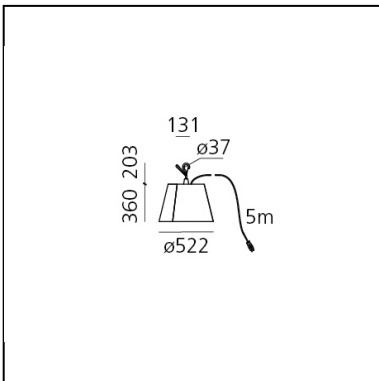

## LUMINAIRE

- Watt: **20W**
- Delivered lumen output: **858-1673lm**
- CCT: **3000K**
- Efficiency: **74%**
- Efficacy: **83.63lm/W**
- CRI: **90**

## DIMENSIONS

- Height: **563 mm**
- Diameter: **520 mm**

## SOURCES INCLUDED

- Category: **Led**
- Number: **1**
- Color temperature (K): **3000K**

**Accessories**

TOLOMEO OUTDOOR DIFF. 520 SPUN WHITE  
T077330

TOLOMEO OUTDOOR DIFF. 520 WEAVE DOVE GREY  
T077340