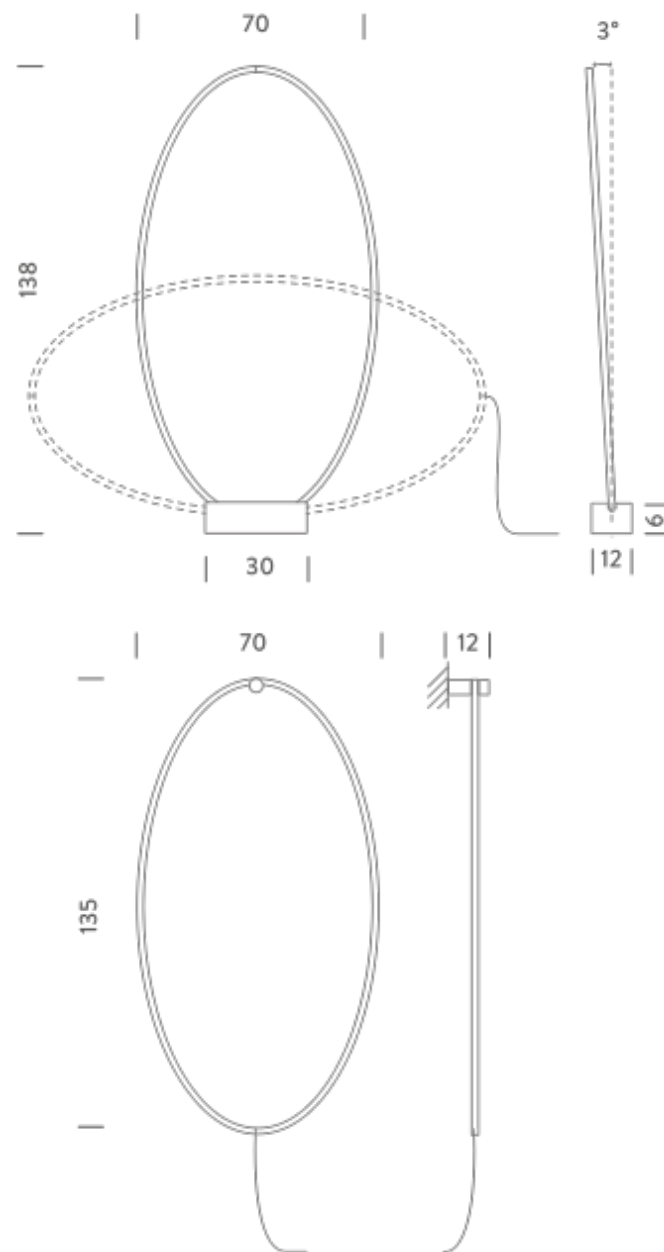

LED

LAMPING

Source	linear LED
Total power	66W
Emission	diffused orientable
Switching	dimmable
Tension	110/240V
Color temperature	2700K
Luminous flux	3450lm
Typ CRI	85
Materials	Aluminium
Notes	dimmer on cable, cable length 5m, base and wall hanger to be ordered separately
Accessories	Base, black marquina marble | Wall hanger, aluminium gold polished anodized
Net lamp weight	5 kg

Codes

ELP LNN 21
ELP LGN 21

Structure/Diffuser

black/white
gold polished anodized/white

PACKAGE

Package 01 Dimension: 15x80x150 cm / Gross weight: 7,5 kg

Certificazioni

ACCESSORY:

base

wall hanger