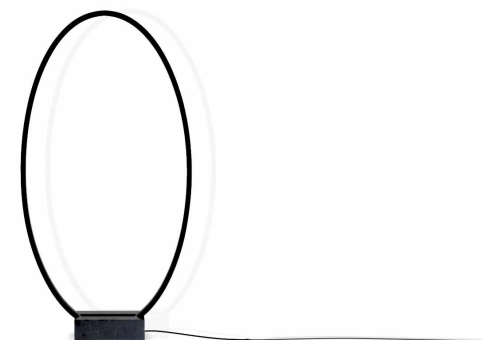

# ELLISSE FLOOR/WALL

*Federico Palazzari*

Collection of LED pendants, floor/wall lamps available in different versions: major, minor, double, triple and mega provides a direct or indirect diffused light.

In extruded aluminum in different versions: matt lacquered in the finishes, white, black and gold, natural polished and gold polished anodized.

Equipped with an opal diffuser.

The lamps are made using a proprietary extrusion coupling technology.

Ellisse Major is also available as floor or wall versions and is provided with a black marble base or a wall hook accessory.

## LAMPING

Source	linear LED
Total power	66W
Emission	diffused orientable
Switching	dimmable
Tension	110/240V
Color temperature	2700K
Luminous flux	3450lm
Typ CRI	85
Materials	Aluminium
Notes	dimmer on cable, cable length 5m, base and wall hanger to be ordered separately
Accessories	Base, black marquina marble   Wall hanger, aluminium gold polished anodized
Net lamp weight	5 kg