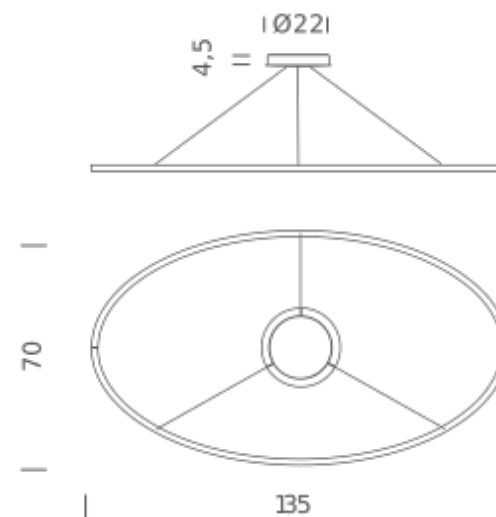

DOWNLIGHT 2700K

LAMPING

Source	linear LED
Total power	69W
Emission	diffused orientable
Switching	dimnable 1-10V
Tension	110/240V
Color temperature	2700K
Luminous flux	3450lm
Typ CRI	85
Materials	Aluminium
Notes	adjustable cable length from 2,5m to 0,4m, DALI version on request, TRIAC VERSION on request

Codes

ELP LW2 54
ELP LN2 54
ELP LO2 54
ELP LL2 54
ELP LGW 54

Structure/Diffuser

white/white
black/white
gold painted/white
polished aluminium/white
gold polished anodized/white

PACKAGE

Package 01 Dimension: 15x80x150 cm / Gross weight: 7,5 kg

Certificazioni