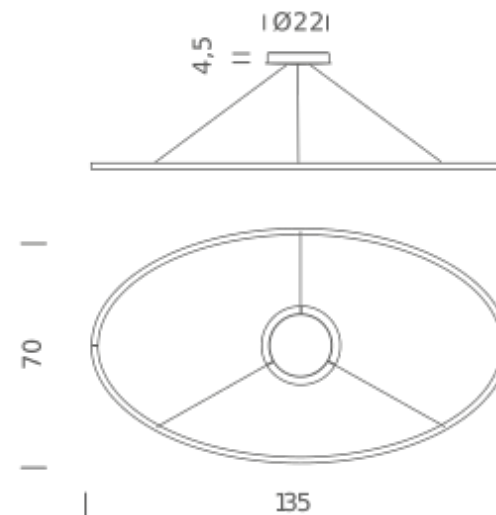

UPLIGHT 2700K

LAMPING

Source	linear LED
Total power	69W
Emission	diffused orientable
Switching	dimnable 1-10V
Tension	110/240V
Color temperature	2700K
Luminous flux	3450lm
Typ CRI	85
Materials	Aluminium
Notes	adjustable cable length from 2,5m to 0,4m, DALI version on request

Codes

ELP LW2 53	white/white
ELP LN2 53	black/white
ELP LO2 53	gold painted/white
ELP LL2 53	polished aluminium/white
ELP LGW 53	gold polished anodized/white

PACKAGE

Package 01	Dimension: 15x80x150 cm / Gross weight: 7,5 kg

Certificazioni