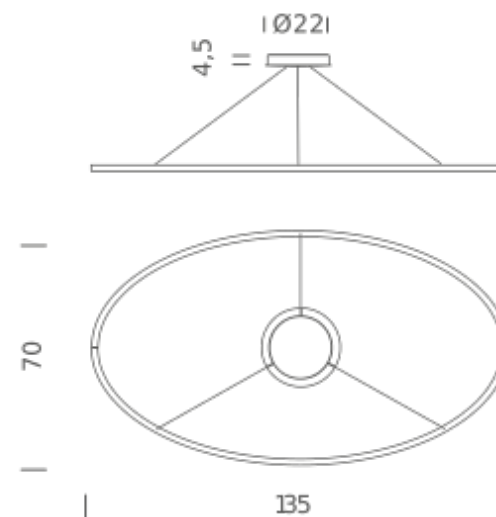

DOWNLIGHT 3000K

LAMPING

Source	linear LED
Total power	69W
Emission	diffused orientable
Switching	dimnable 1-10V
Tension	110/240V
Color temperature	3000K
Luminous flux	3450lm
Typ CRI	85
Materials	Aluminium
Notes	adjustable cable length from 2,5m to 0,4m, DALI version on request

Codes

ELP LWW 54
ELP LNW 54
ELP LOW 54
ELP LLW 54

Structure/Diffuser

white/white
black/white
gold painted/white
polished aluminium/white

PACKAGE

Package 01 Dimension: 15x80x150 cm / Gross weight: 7,5 kg

Certificazioni