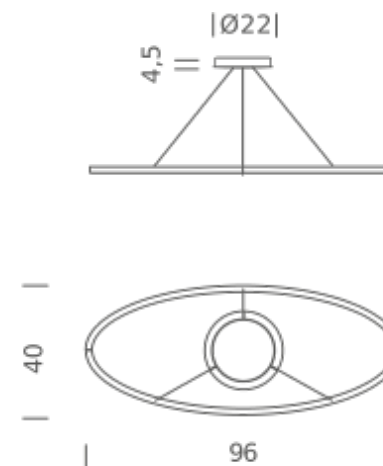

DOWNLIGHT 2700K

LAMPING

Source	linear LED
Total power	50W
Emission	diffused orientable
Switching	dimnable 1-10V
Tension	110/240V
Color temperature	2700K
Luminous flux	2250lm
Typ CRI	85
Materials	Aluminium
Notes	adjustable cable length from 2,5m to 0,4m, DALI version on request, TRIAC VERSION on request

Codes

ELP LW2 52	white/white
ELP LN2 52	black/white
ELP LO2 52	gold painted/white
ELP LL2 52	polished aluminium/white
ELP LGW 52	gold polished anodized/white

PACKAGE

Package 01	Dimension: 15x80x150 cm / Gross weight: 7,5 kg

Certificazioni