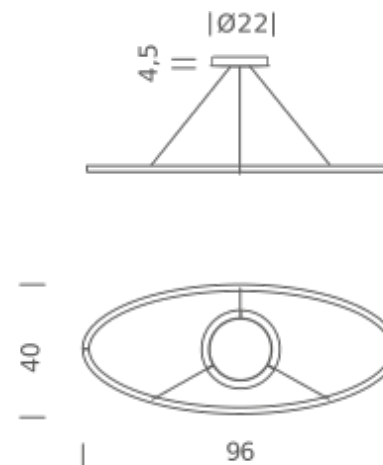

UPLIGHT 2700K

LAMPING

Source	linear LED
Total power	50W
Emission	diffused orientable
Switching	dimnable 1-10V
Tension	110/240V
Color temperature	2700K
Luminous flux	2250lm
Typ CRI	85
Materials	Aluminium
Notes	adjustable cable length from 2,5m to 0,4m, DALI version on request

Codes

ELP LW2 51	white/white
ELP LN2 51	black/white
ELP LO2 51	gold painted/white
ELP LL2 51	polished aluminium/white
ELP LGW 51	gold polished anodized/white

PACKAGE

Package 01	Dimension: 15x80x150 cm / Gross weight: 7,5 kg

Certificazioni