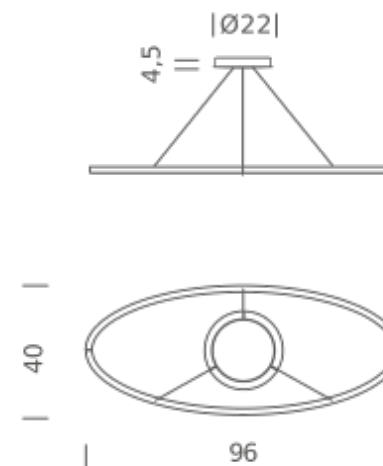

Codes

ELP LW2 52	white/white
ELP LN2 52	black/white
ELP LO2 52	gold painted/white
ELP LL2 52	polished aluminium/white
ELP LGW 52	gold polished anodized/white

PACKAGE

Package 01	Dimension: 15x80x150 cm / Gross weight: 7,5 kg
------------	--

Codes

ELP LWW 52
ELP LNW 52
ELP LOW 52
ELP LLW 52

Structure/Diffuser

white/white
black/white
gold painted/white
polished aluminium/white

PACKAGE

Package 01 Dimension: 15x80x150 cm / Gross weight: 7,5 kg

Certificazioni

UPLIGHT 2700K

LAMPING

Source	linear LED
Total power	50W
Emission	diffused orientable
Switching	dimnable 1-10V
Tension	110/240V
Color temperature	2700K
Luminous flux	2250lm
Typ CRI	85
Materials	Aluminium
Notes	adjustable cable length from 2,5m to 0,4m, DALI version on request

Codes

ELP LW2 51	white/white
ELP LN2 51	black/white
ELP LO2 51	gold painted/white
ELP LL2 51	polished aluminium/white
ELP LGW 51	gold polished anodized/white

PACKAGE

Package 01	Dimension: 15x80x150 cm / Gross weight: 7,5 kg
------------	--