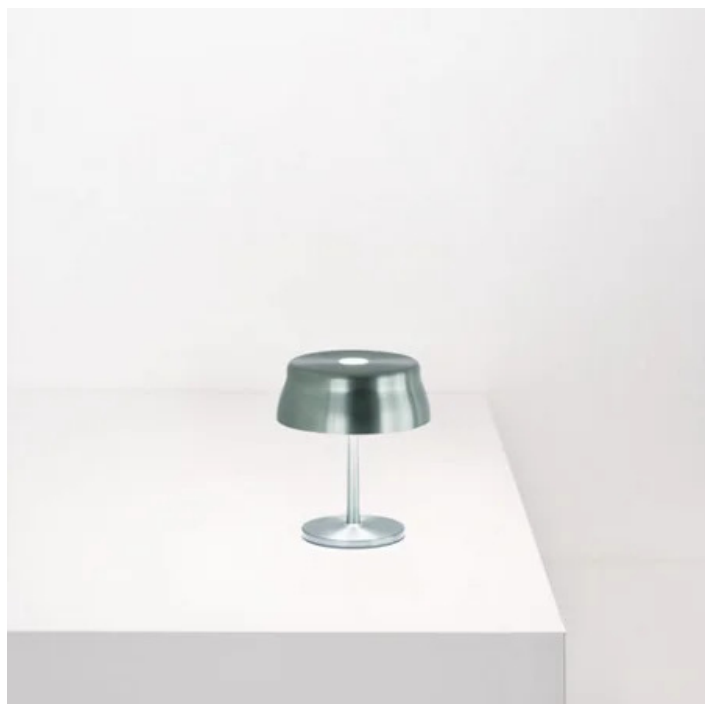

Sister Light Wi-Fi mini _Table lamp

Cordless, rechargeable, battery table lamp; this can be remote controlled using the Zafferano Lighting app. A touch control on the top of the lamp head allows you to switch the light on, dim it in 4 steps and select its color temperature. And thanks to its high IP rating, the lamp can be used outdoors and is also salt spray resistant (1500 h). An electronic control system monitors the remaining battery power and guarantees a constant luminous flux until the battery runs out, ensuring that recharging is optimized and always performed correctly. It can be recharged by placing the lamp or unscrewed head on the contact charging base, included. Battery charger not included.

Ø 13,2 cm
Ø 5,2 in

17 cm
6,7 in

1,4 cm 5 cm
0,5 in 1,9 in

Ø 9 cm
Ø 3,5 in

LED

dimmable

IP65

LD1081

Sister Light Wi-Fi mini _Table lamp

Lighting specifications

source	LED
type	SMD
total power	3.2 W
power LED	2.3 W
color temperature	2200 - 2700 - 3000 - 4000 K
lumen lamp	180 - 200 - 214 - 262 lm
lumen LED	250 - 275 - 296 - 338 lm
beam angle	100°
CRI	> 90
class	D
dimmer	TOUCH DIMMER
motion sensor	NO