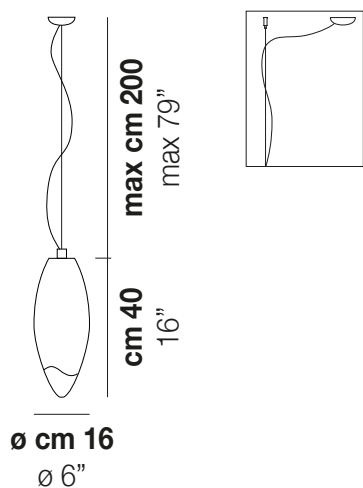

BACO SP G

TECHNICAL DATA:

CERTIFICATIONS:

LIGHT SOURCES

1x70W 220-240 V
50/60 Hz E27

VOLUME Mc 0,07
GROSS WEIGHT Kg 5
NET WEIGHT Kg 3

[download](#)

SHADE FINISHING

BCSF

FRAME FINISHING

NI

OTHER VERSION AVAILABLE

Click on the version to go to the web version of the product

BACO SP P

BACO SP 5M1