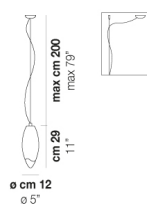

OTHER VERSION AVAILABLE

Click on the version to go to the web version of the product

BACO SP P