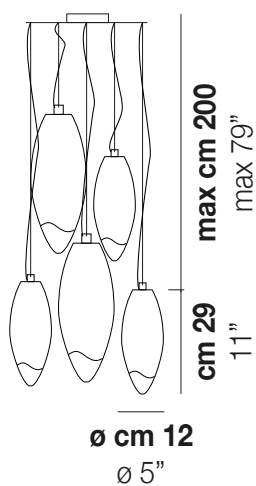

BACO

Design Mauro Olivieri

BACO SP 5M1

Unique teardrop-shaped pendant light in mouthblown Murano glass with a shaded-tone technique from pure white to transparent. Available in two sizes.

BACO SP 5M1

TECHNICAL DATA:

CERTIFICATIONS:

LIGHT SOURCES

5x70W 220-240 V
50/60 Hz E27

VOLUME Mc 0,18
 GROSS WEIGHT Kg 11
 NET WEIGHT Kg 7

download

SHADE FINISHING

BCSF

FRAME FINISHING