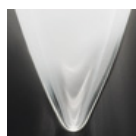

SHADE FINISHING