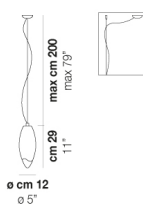

BACO SP 5M1

TECHNICAL DATA:

CERTIFICATIONS:

LIGHT SOURCES

5x70W 220-240 V
50/60 Hz E27

VOLUME Mc 0,18
GROSS WEIGHT Kg 11
NET WEIGHT Kg 7

download

SHADE FINISHING

BCSF

FRAME FINISHING

NI

OTHER VERSION AVAILABLE

Click on the version to go to the web version of the product

BACO SP G

BACO SP P