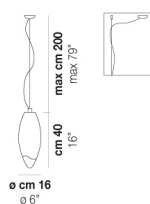

OTHER VERSION AVAILABLE

Click on the version to go to the web version of the product

BACO SP G