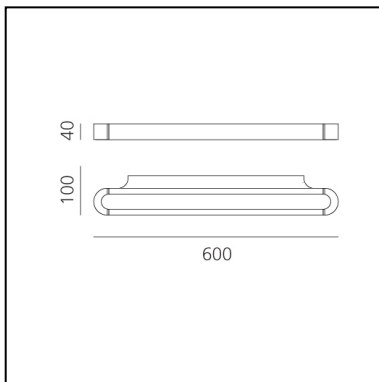

Talo Wall 60 - Dimmable - Black

Neil Poulton

IP20     Dimmerable: 

LUMINAIRE

- Watt: **25W**
- Voltage: **220-240V**
- Delivered lumen output: **3071lm**
- CCT: **3000K**
- Efficiency: **81%**
- Efficacy: **122.84lm/W**
- CRI: **80**
- Dimmable Typology: **Push**

DESCRIPTION

Essential and functional, its geometric shape is designed to accommodate various light sources and LED circuits of various power ratings, extending to distribute diverse sources and the light emission and support various lighting requirements.

FEATURES

- Product Code: **1914080A**
- Colour: **Black**
- Installation: **Wall**
- Material: **Aluminium, methacrylate, polycarbonate**
- Series: **Design Collection**
- Environment: **Indoor**
- Area contract: **Hospitality**
- Emission: **Direct/indirect**
- design by: **Neil Poulton**

DIMENSIONS

- Length: **600 mm**
- Width: **100 mm**
- Height: **40 mm**
- Glow Wire Test: **650°**

SOURCES INCLUDED

- Category: **Led**
- Number: **4**
- Watt: **5.78W**
- Delivered lumen output: **851lm**
- Color temperature (K): **3000K**
- CRI: **80**
- Color Tolerance: **MacAdam 3SDCM**
- Efficacy: **147lm/W**
- Service Life: **50000-L70**