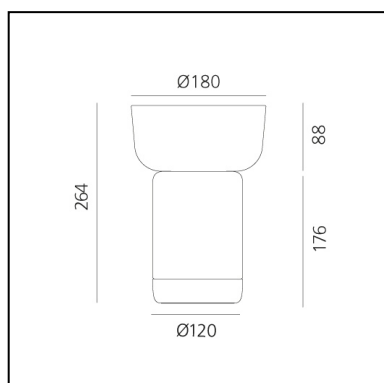

## LUMINAIRE

- Watt: **2,4W**
- Delivered lumen output: **242lm**
- CCT: **2700K**
- Efficiency: **72%**
- Efficacy: **100lm/W**
- CRI: **80**
- Dimmer Typology: **Slider Dimmer**

## FEATURES

- Product Code: **0150270A**
- Colour: **Grey**
- Installation: **Table**
- Material: **Glass, Tecnopolymer**
- Series: **Design Collection**
- design by: **Davide Oldani, Attila Veress**

## DIMENSIONS

- Height: **264 mm**
- Diameter: **180 mm**