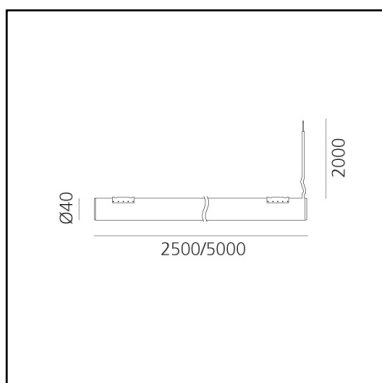

# La linea - 2,5mt

BIG - Bjarke Ingels Group

IP65   Dimmerable: 

## LUMINAIRE

- Watt: **15W/m**
- Delivered lumen output: **960 lm/m**
- CCT: **3000K**
- Efficiency: **100%**
- Efficacy: **64lm/W**
- CRI: **95**
- Dimmable Typology: **APP,Push,Dali**

## DESCRIPTION

La Linea is a flexible tube of light capable to freely twist and turn in space according to undefined geometries. It easily fits into indoor and outdoor spaces with fixing elements that disappear into the cross section, allowing countless applications in a broad variety of locations thanks to an unprecedented combination of factors including light quality, IP protection grade and flexibility. Available in 2.5 and 5-meter lengths.

## DIMENSIONS

- Length: **2500 mm**
- Diameter: **40 mm**