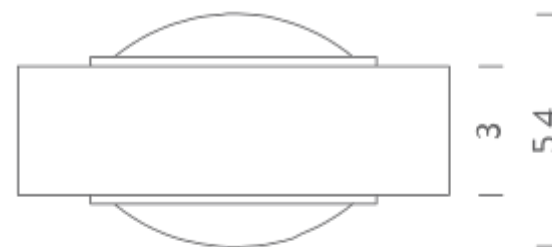

DOUBLE EMISSION

LAMPING

Source	LED board
Total power	2x6W
Emission	up+down
Switching	dimnable TRIAC
Tension	230V
Color temperature	2700K
Luminous flux	2x380lm
Typ CRI	85
Dimensions	10x9,6x3
Materials	aluminium
Notes	available also in 120V. Suggested dimmer: TECNEL TE7636 (dimming range: from ~45% to 100%)
Net lamp weight	0,6 kg

Codes

FIM LWW 3D
FIM LNW 3D
FIM LGT 3D
FIM LGW 3D

Structure

matte white
matte black
matte gold
burnished gold

PACKAGE

Package 01 Dimension: 18x15x14 cm / Gross weight: 1 kg

Certificazioni

10

3

9,6

3

5,4

100°

LAMPING

Source	LED Board
Total power	2x6W
Emission	up+down
Switching	Dimmable TRIAC
Tension	230V
Color temperature	2700K
Luminous flux	2x524lm
Typ CRI	85
Energy class	A+
Dimensions	10x9,65x5,4
Materials	aluminium
Notes	available also in 120V. Suggested dimmer: TECNEL TE7636 (dimming range: from ~45% to 100%)