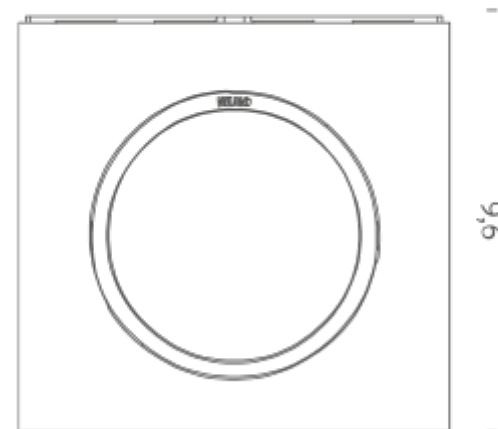

DOUBLE EMISSION

LAMPING

Source	LED board
Total power	2x6W
Emission	up+down
Switching	dimnable TRIAC
Tension	230V
Color temperature	2700K
Luminous flux	2x380lm
Typ CRI	85
Dimensions	10x9,6x3
Materials	aluminium
Notes	available also in 120V. Suggested dimmer: TECNEL TE7636 (dimming range: from ~45% to 100%)
Net lamp weight	0,6 kg

Codes

FIM LWW 3D
FIM LNW 3D
FIM LGT 3D
FIM LGW 3D

Structure

matte white
matte black
matte gold
burnished gold

PACKAGE

Package 01 Dimension: 18x15x14 cm / Gross weight: 1 kg

Certificazioni

10

3

9,6

3

5,4

100°

LAMPING

Source	LED Board
Total power	2x6W
Emission	up+down
Switching	Dimmable TRIAC
Tension	230V
Color temperature	2700K
Luminous flux	2x524lm
Typ CRI	85
Energy class	A+
Dimensions	10x9,65x5,4
Materials	aluminium
Notes	available also in 120V. Suggested dimmer: TECNEL TE7636 (dimming range: from ~45% to 100%)