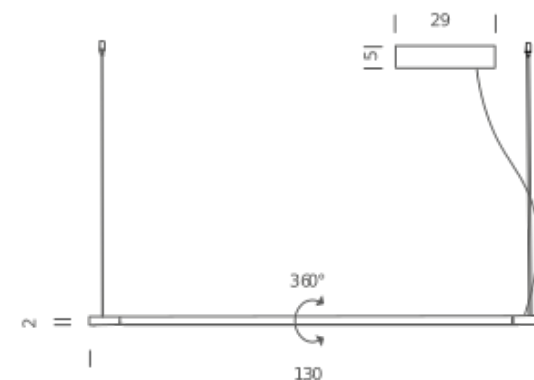

L130 - 2700K

LAMPING

Source	linear LED
Total power	19W
Emission	diffused orientable 360°
Switching	dimmable 1-10V
Tension	110/240V
Color temperature	2700K
Luminous flux	1125lm
Typ CRI	85
Energy class	A+
Materials	Aluminium + PC + ABS
Notes	metal cable length 3m, electric cable length max 3m, orientable 360°, DALI version on request

Dimension: 65x18x23 cm / Gross weight: 2,5 kg

Package 02

Dimension: 110x5x5 cm / Gross weight: 1 kg

Certificazioni

L130 - 3000K

LAMPING

Source	linear LED
Total power	19W
Emission	diffused orientable 360°
Switching	dimnable 1-10V
Tension	110/240V
Color temperature	3000K
Luminous flux	1125lm
Typ CRI	85
Energy class	A+
Materials	Aluminium + PC + ABS
Notes	metal cable length 3m, electric cable length max 3m, orientable 360°, DALI version on request

Dimension: 65x18x23 cm / Gross weight: 2,5 kg

Package 02

Dimension: 110x5x5 cm / Gross weight: 1 kg

Certificazioni

L200 - 2700K

LAMPING

Source	linear LED
Total power	33W
Emission	diffused orientable 360°
Switching	dimmable 1-10V
Tension	110/240V
Color temperature	2700K
Luminous flux	1765lm
Typ CRI	85
Energy class	A+
Materials	Aluminium + PC + ABS
Notes	metal cable length 3m, electric cable length max 3m, orientable 360°, DALI version on request

Dimension: 65x18x23 cm / Gross weight: 2,5 kg

Package 02

Dimension: 175x5x5 cm / Gross weight: 1 kg

Certificazioni

L200 - 3000K

LAMPING

Source	linear LED
Total power	33W
Emission	diffused orientable 360°
Switching	dimnable 1-10V
Tension	110/240V
Color temperature	3000K
Luminous flux	1765lm
Typ CRI	85
Energy class	A+
Materials	Aluminium + PC + ABS
Notes	metal cable length 3m, electric cable length max 3m, orientable 360°, DALI version on request