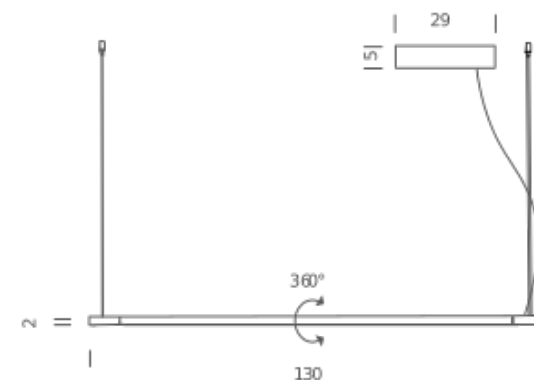

Dimension: 65x18x23 cm / Gross weight: 2,5 kg

Package 02

Dimension: 110x5x5 cm / Gross weight: 1 kg

Certificazioni

L130 - 3000K

LAMPING

Source	linear LED
Total power	19W
Emission	diffused orientable 360°
Switching	dimnable 1-10V
Tension	110/240V
Color temperature	3000K
Luminous flux	1125lm
Typ CRI	85
Energy class	A+
Materials	Aluminium + PC + ABS
Notes	metal cable length 3m, electric cable length max 3m, orientable 360°, DALI version on request

Dimension: 65x18x23 cm / Gross weight: 2,5 kg

Package 02

Dimension: 110x5x5 cm / Gross weight: 1 kg

Certificazioni

L200 - 2700K

LAMPING

Source	linear LED
Total power	33W
Emission	diffused orientable 360°
Switching	dimmable 1-10V
Tension	110/240V
Color temperature	2700K
Luminous flux	1765lm
Typ CRI	85
Energy class	A+
Materials	Aluminium + PC + ABS
Notes	metal cable length 3m, electric cable length max 3m, orientable 360°, DALI version on request

Codes

LIN LW2 5E

LIN LN2 5E

Structure

white

black

PACKAGE

Package 01

Dimension: 65x18x23 cm / Gross weight: 2,5 kg

Package 02

Dimension: 175x5x5 cm / Gross weight: 1 kg

Certificazioni

L200 - 3000K

LAMPING

Source	linear LED
Total power	33W
Emission	diffused orientable 360°
Switching	dimnable 1-10V
Tension	110/240V
Color temperature	3000K
Luminous flux	1765lm
Typ CRI	85
Energy class	A+
Materials	Aluminium + PC + ABS
Notes	metal cable length 3m, electric cable length max 3m, orientable 360°, DALI version on request