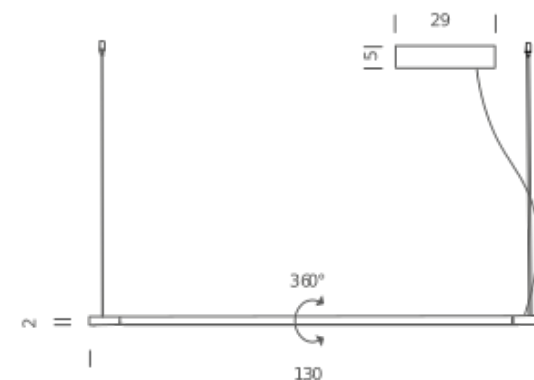

Dimension: 65x18x23 cm / Gross weight: 2,5 kg

Package 02

Dimension: 110x5x5 cm / Gross weight: 1 kg

Certificazioni

L130 - 3000K

LAMPING

Source	linear LED
Total power	19W
Emission	diffused orientable 360°
Switching	dimnable 1-10V
Tension	110/240V
Color temperature	3000K
Luminous flux	1125lm
Typ CRI	85
Energy class	A+
Materials	Aluminium + PC + ABS
Notes	metal cable length 3m, electric cable length max 3m, orientable 360°, DALI version on request

Codes

LIN LWW 5D

LIN LNN 5D

Structure

white

black

PACKAGE

Package 01

Dimension: 65x18x23 cm / Gross weight: 2,5 kg

Package 02

Dimension: 110x5x5 cm / Gross weight: 1 kg

Certificazioni

L200 - 2700K

LAMPING

Source	linear LED
Total power	33W
Emission	diffused orientable 360°
Switching	dimmable 1-10V
Tension	110/240V
Color temperature	2700K
Luminous flux	1765lm
Typ CRI	85
Energy class	A+
Materials	Aluminium + PC + ABS
Notes	metal cable length 3m, electric cable length max 3m, orientable 360°, DALI version on request

Dimension: 65x18x23 cm / Gross weight: 2,5 kg

Package 02

Dimension: 175x5x5 cm / Gross weight: 1 kg

Certificazioni

L200 - 3000K

LAMPING

Source	linear LED
Total power	33W
Emission	diffused orientable 360°
Switching	dimnable 1-10V
Tension	110/240V
Color temperature	3000K
Luminous flux	1765lm
Typ CRI	85
Energy class	A+
Materials	Aluminium + PC + ABS
Notes	metal cable length 3m, electric cable length max 3m, orientable 360°, DALI version on request