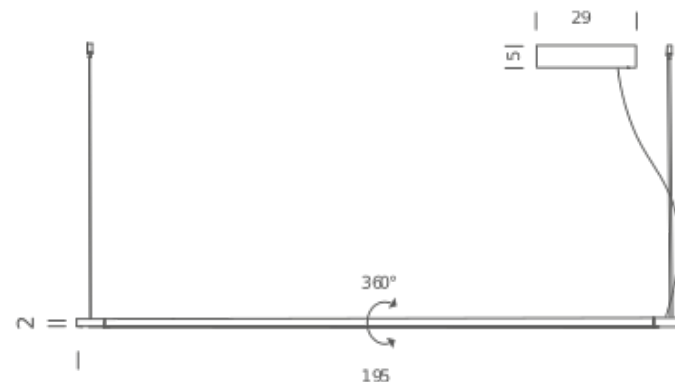

Dimension: 65x18x23 cm / Gross weight: 2,5 kg

Package 02

Dimension: 110x5x5 cm / Gross weight: 1 kg

Certificazioni

L130 - 3000K

LAMPING

Source	linear LED
Total power	19W
Emission	diffused orientable 360°
Switching	dimnable 1-10V
Tension	110/240V
Color temperature	3000K
Luminous flux	1125lm
Typ CRI	85
Energy class	A+
Materials	Aluminium + PC + ABS
Notes	metal cable length 3m, electric cable length max 3m, orientable 360°, DALI version on request

Codes

LIN LWW 5D

LIN LNN 5D

Structure

white

black

PACKAGE

Package 01

Dimension: 65x18x23 cm / Gross weight: 2,5 kg

Package 02

Dimension: 110x5x5 cm / Gross weight: 1 kg

Certificazioni

L200 - 2700K

LAMPING

Source	linear LED
Total power	33W
Emission	diffused orientable 360°
Switching	dimmable 1-10V
Tension	110/240V
Color temperature	2700K
Luminous flux	1765lm
Typ CRI	85
Energy class	A+
Materials	Aluminium + PC + ABS
Notes	metal cable length 3m, electric cable length max 3m, orientable 360°, DALI version on request

Dimension: 65x18x23 cm / Gross weight: 2,5 kg

Package 02

Dimension: 175x5x5 cm / Gross weight: 1 kg

Certificazioni

L200 - 3000K

LAMPING

Source	linear LED
Total power	33W
Emission	diffused orientable 360°
Switching	dimnable 1-10V
Tension	110/240V
Color temperature	3000K
Luminous flux	1765lm
Typ CRI	85
Energy class	A+
Materials	Aluminium + PC + ABS
Notes	metal cable length 3m, electric cable length max 3m, orientable 360°, DALI version on request