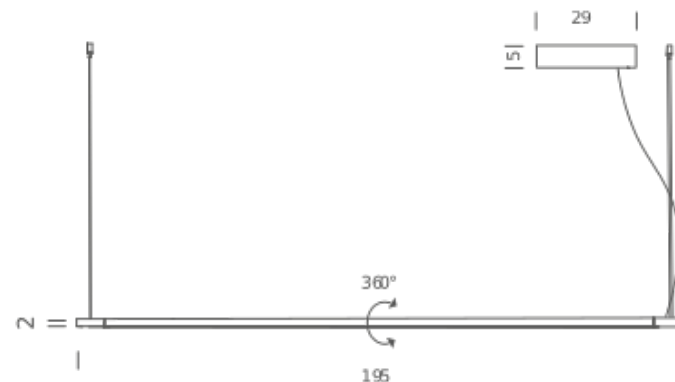

L130 - 2700K

LAMPING

Source	linear LED
Total power	19W
Emission	diffused orientable 360°
Switching	dimmable 1-10V
Tension	110/240V
Color temperature	2700K
Luminous flux	1125lm
Typ CRI	85
Energy class	A+
Materials	Aluminium + PC + ABS
Notes	metal cable length 3m, electric cable length max 3m, orientable 360°, DALI version on request

Dimension: 65x18x23 cm / Gross weight: 2,5 kg

Package 02

Dimension: 110x5x5 cm / Gross weight: 1 kg

Certificazioni

L130 - 3000K

LAMPING

Source	linear LED
Total power	19W
Emission	diffused orientable 360°
Switching	dimnable 1-10V
Tension	110/240V
Color temperature	3000K
Luminous flux	1125lm
Typ CRI	85
Energy class	A+
Materials	Aluminium + PC + ABS
Notes	metal cable length 3m, electric cable length max 3m, orientable 360°, DALI version on request

Dimension: 65x18x23 cm / Gross weight: 2,5 kg

Package 02

Dimension: 110x5x5 cm / Gross weight: 1 kg

Certificazioni

L200 - 2700K

LAMPING

Source	linear LED
Total power	33W
Emission	diffused orientable 360°
Switching	dimmable 1-10V
Tension	110/240V
Color temperature	2700K
Luminous flux	1765lm
Typ CRI	85
Energy class	A+
Materials	Aluminium + PC + ABS
Notes	metal cable length 3m, electric cable length max 3m, orientable 360°, DALI version on request

Dimension: 65x18x23 cm / Gross weight: 2,5 kg

Package 02

Dimension: 175x5x5 cm / Gross weight: 1 kg

Certificazioni

L200 - 3000K

LAMPING

Source	linear LED
Total power	33W
Emission	diffused orientable 360°
Switching	dimnable 1-10V
Tension	110/240V
Color temperature	3000K
Luminous flux	1765lm
Typ CRI	85
Energy class	A+
Materials	Aluminium + PC + ABS
Notes	metal cable length 3m, electric cable length max 3m, orientable 360°, DALI version on request