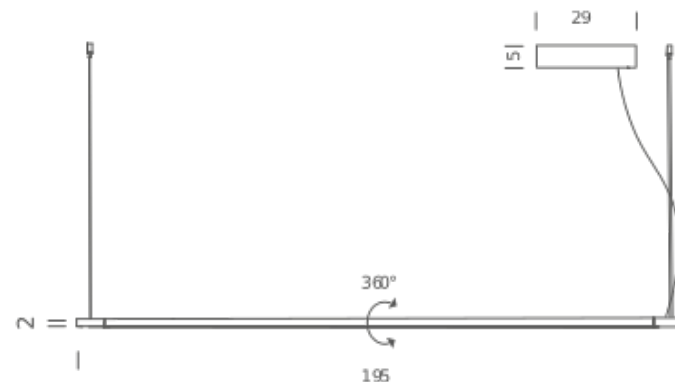

Dimension: 65x18x23 cm / Gross weight: 2,5 kg

Package 02

Dimension: 110x5x5 cm / Gross weight: 1 kg

Certificazioni

L130 - 3000K

LAMPING

Source	linear LED
Total power	19W
Emission	diffused orientable 360°
Switching	dimnable 1-10V
Tension	110/240V
Color temperature	3000K
Luminous flux	1125lm
Typ CRI	85
Energy class	A+
Materials	Aluminium + PC + ABS
Notes	metal cable length 3m, electric cable length max 3m, orientable 360°, DALI version on request

Dimension: 65x18x23 cm / Gross weight: 2,5 kg

Package 02

Dimension: 110x5x5 cm / Gross weight: 1 kg

Certificazioni

L200 - 2700K

LAMPING

Source	linear LED
Total power	33W
Emission	diffused orientable 360°
Switching	dimmable 1-10V
Tension	110/240V
Color temperature	2700K
Luminous flux	1765lm
Typ CRI	85
Energy class	A+
Materials	Aluminium + PC + ABS
Notes	metal cable length 3m, electric cable length max 3m, orientable 360°, DALI version on request

Dimension: 65x18x23 cm / Gross weight: 2,5 kg

Package 02

Dimension: 175x5x5 cm / Gross weight: 1 kg

Certificazioni

L200 - 3000K

LAMPING

Source	linear LED
Total power	33W
Emission	diffused orientable 360°
Switching	dimnable 1-10V
Tension	110/240V
Color temperature	3000K
Luminous flux	1765lm
Typ CRI	85
Energy class	A+
Materials	Aluminium + PC + ABS
Notes	metal cable length 3m, electric cable length max 3m, orientable 360°, DALI version on request

Dimension: 65x18x23 cm / Gross weight: 2,5 kg

Package 02

Dimension: 175x5x5 cm / Gross weight: 1 kg

Certificazioni