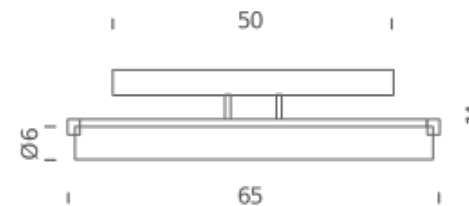

Codes

NOR LLW 32

Structure/Diffuser

chrome/white (PMMA)

PACKAGE

Package 01

Dimension: 35x75x15 cm / Gross weight: 4 kg

Certificazioni

Codes

NOR LLW 33

Structure/Diffuser

chrome/white (PMMA)

PACKAGE

Package 01

Dimension: 35x110x15 cm / Gross weight: 6 kg

Certificazioni