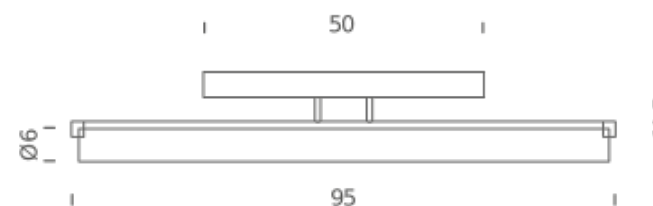

25 LED

LAMPING

Source	LED board
Total power	20W
Emission	diffused
Tension	110/230V
Color temperature	3000K
Luminous flux	1800lm (source luminous flux)
Typ CRI	85
Energy class	A+
IP class	40
Materials	PMMA + aluminium
Notes	horizontal and vertical mounting, PMMA diffuser, double insulation only for version 25
Net lamp weight	1,8 kg

Codes

NOR LLW 35

Structure/Diffuser

chrome/white (PMMA)

PACKAGE

Package 01

Dimension: 37x36x14 cm / Gross weight: 2,5 kg

Certificazioni

65 LED

LAMPING

Source	LED board
Total power	17,5W
Emission	diffused
Switching	dimnable, DALI push
Tension	220/240V
Color temperature	3000K
Luminous flux	1444lm (source luminous flux)
Typ CRI	85
Energy class	A+
IP class	40
Materials	PMMA + aluminium
Notes	horizontal and vertical mounting, PMMA diffuser, double insulation only for version 25
Net lamp weight	3 kg

Codes

NOR LLW 32

Structure/Diffuser

chrome/white (PMMA)

PACKAGE

Package 01

Dimension: 35x75x15 cm / Gross weight: 4 kg

Certificazioni