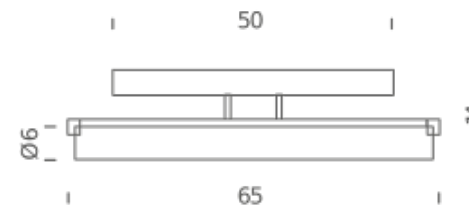

NORMA

Mario Barbaglia

LED and halogen wall lamps with widespread light. Tube diffuser in sandblasted Pyrex or in opal metacrylate (LED), mounted on a glossy polished aluminium structure.

25 HALO

LAMPING

Source	R7s (114mm)
Total power	250W
Emission	diffused
Switching	dimnable
Tension	230V
Typ CRI	85
IP class	40
Materials	glass + aluminium
Notes	horizontal mounting only, GLASS diffuser (pyrex)
Net lamp weight	1,8 kg

Codes

NOR HLW 31

Structure/Diffuser

chrome/white (pyrex)

PACKAGE

Package 01

Dimension: 37x36x14 cm / Gross weight: 2,5 kg

Certificazioni

25 LED

LAMPING

Source	LED board
Total power	20W
Emission	diffused
Tension	110/230V
Color temperature	3000K
Luminous flux	1800lm (source luminous flux)
Typ CRI	85
Energy class	A+
IP class	40
Materials	PMMA + aluminium
Notes	horizontal and vertical mounting, PMMA diffuser, double insulation only for version 25
Net lamp weight	1,8 kg

Codes

NOR LLW 35

Structure/Diffuser

chrome/white (PMMA)

PACKAGE

Package 01

Dimension: 37x36x14 cm / Gross weight: 2,5 kg

Certificazioni