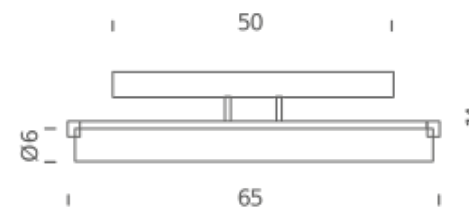

Codes

NOR HLW 31

Structure/Diffuser

chrome/white (pyrex)

PACKAGE

Package 01

Dimension: 37x36x14 cm / Gross weight: 2,5 kg

Certificazioni

25 LED

LAMPING

Source	LED board
Total power	20W
Emission	diffused
Tension	110/230V
Color temperature	3000K
Luminous flux	1800lm (source luminous flux)
Typ CRI	85
Energy class	A+
IP class	40
Materials	PMMA + aluminium
Notes	horizontal and vertical mounting, PMMA diffuser, double insulation only for version 25
Net lamp weight	1,8 kg

Codes

NOR LLW 35

Structure/Diffuser

chrome/white (PMMA)

PACKAGE

Package 01

Dimension: 37x36x14 cm / Gross weight: 2,5 kg

Certificazioni

Codes

NOR LLW 32

Structure/Diffuser

chrome/white (PMMA)

PACKAGE

Package 01

Dimension: 35x75x15 cm / Gross weight: 4 kg

Certificazioni