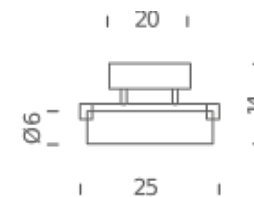

Codes

NOR HLW 31

Structure/Diffuser

chrome/white (pyrex)

PACKAGE

Package 01

Dimension: 37x36x14 cm / Gross weight: 2,5 kg

Certificazioni

Codes

NOR LLW 35

Structure/Diffuser

chrome/white (PMMA)

PACKAGE

Package 01

Dimension: 37x36x14 cm / Gross weight: 2,5 kg

Certificazioni

Codes

NOR LLW 32

Structure/Diffuser

chrome/white (PMMA)

PACKAGE

Package 01

Dimension: 35x75x15 cm / Gross weight: 4 kg

Certificazioni

Codes

NOR LLW 33

Structure/Diffuser

chrome/white (PMMA)

PACKAGE

Package 01

Dimension: 35x110x15 cm / Gross weight: 6 kg

Certificazioni