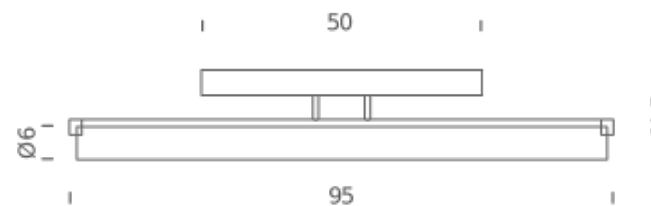

Codes

NOR LLW 32

Structure/Diffuser

chrome/white (PMMA)

PACKAGE

Package 01

Dimension: 35x75x15 cm / Gross weight: 4 kg

Certificazioni