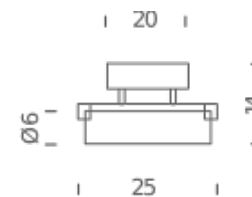

Codes

NOR LLW 35

Structure/Diffuser

chrome/white (PMMA)

PACKAGE

Package 01

Dimension: 37x36x14 cm / Gross weight: 2,5 kg

Certificazioni

Codes

NOR LLW 32

Structure/Diffuser

chrome/white (PMMA)

PACKAGE

Package 01

Dimension: 35x75x15 cm / Gross weight: 4 kg

Certificazioni

Codes

NOR LLW 33

Structure/Diffuser

chrome/white (PMMA)

PACKAGE

Package 01

Dimension: 35x110x15 cm / Gross weight: 6 kg

Certificazioni