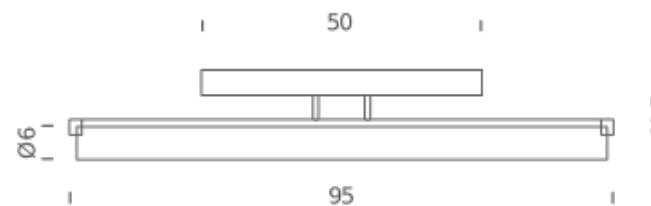

NORMA

Mario Barbaglia

LED and halogen wall lamps with widespread light. Tube diffuser in sandblasted Pyrex or in opal metacrylate (LED), mounted on a glossy polished aluminium structure.

25 HALO

LAMPING

Source	R7s (114mm)
Total power	250W
Emission	diffused
Switching	dimnable
Tension	230V
Typ CRI	85
IP class	40
Materials	glass + aluminium
Notes	horizontal mounting only, GLASS diffuser (pyrex)
Net lamp weight	1,8 kg

Codes

NOR HLW 31

Structure/Diffuser

chrome/white (pyrex)

PACKAGE

Package 01

Dimension: 37x36x14 cm / Gross weight: 2,5 kg

Certificazioni

25 LED

LAMPING

Source	LED board
Total power	20W
Emission	diffused
Tension	110/230V
Color temperature	3000K
Luminous flux	1800lm (source luminous flux)
Typ CRI	85
Energy class	A+
IP class	40
Materials	PMMA + aluminium
Notes	horizontal and vertical mounting, PMMA diffuser, double insulation only for version 25
Net lamp weight	1,8 kg

Codes

NOR LLW 35

Structure/Diffuser

chrome/white (PMMA)

PACKAGE

Package 01

Dimension: 37x36x14 cm / Gross weight: 2,5 kg

Certificazioni