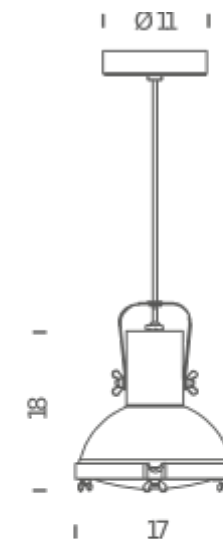

LED/FLUO

LAMPING

Source	E27
Total power	23W
Emission	direct, spot
Switching	dimnable, according to bulb
Tension	230V
Dimensions	ø17x18
Materials	aluminium
Notes	orientable, cable length 2,1m, max bulb H 11cm
Net lamp weight	0,8 kg

Codes

PRP FDW 51
PRP FWS 51
PRP FMW 51

Structure

night blue
white sand
moka

PACKAGE

Package 01   Dimension: 26x26x26 cm / Gross weight: 1,2 kg

Certificazioni