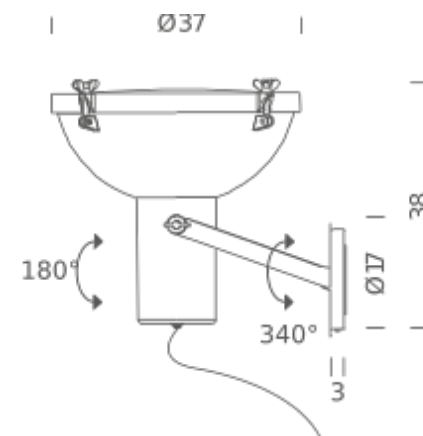

LED/HALO/FLUO IP30

LAMPING

Source	E27
Total power	150W
Emission	direct, spot
Switching	dimnable, according to bulb
Tension	230V
IP class	30
Materials	aluminium
Notes	orientable

Codes

PRJ EDW 3A
PRJ EWS 3A
PRJ EMS 3A

Structure

night blue
white sand
moka

PACKAGE

Package 01

Dimension: 50x50x50 cm / Gross weight: 7 kg

Certificazioni

LED/HALO/FLUO IP54

LAMPING

Source	E27
Total power	60W
Emission	direct, spot
Switching	dimnable, according to bulb
Tension	230V
IP class	54
Materials	aluminium
Notes	orientable

Codes

PRJ EDW 32
PRJ EWS 32
PRJ EMS 32

Structure/Diffuser

night blue/sanded
white sand/sanded
moka/sanded

PACKAGE

Package 01

Dimension: 50x50x50 cm / Gross weight: 7 kg

Certificazioni