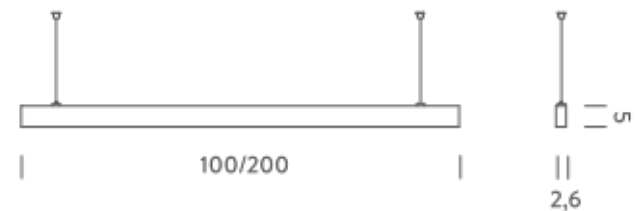

1M | UP - DOWNLIGHT - 4000K

LAMPING

Source	Linear LED
Total power	29W
Emission	Diffused orientable
Switching	DALI 1-100%
Tension	220/240V
Color temperature	4000K
Luminous flux	1960lm
Typ CRI	90
Energy class	D
IP class	40
Dimensions	100x2,6x5cm
Materials	Aluminium
Notes	included: 1 driver WALIM60W24VIN, 1 dimmer interface WDIMDALIHP, 1 electrical cable length 5m, 2x adjustable metal cables length 3m (including ceiling attachment). Shipped assembled
Customization options	Shapes, sizes
Accessories	Canopy box, 1 driver, 1 electrical cable Ceiling plate, for false ceiling
Net lamp weight	1,2 kg

2M | DOWNLIGHT - 2700K

LAMPING

Source	Linear LED
Total power	29W
Emission	Diffused orientable
Switching	DALI 1-100%
Tension	220/240V
Color temperature	2700K
Luminous flux	1666lm
Typ CRI	90
Energy class	E
IP class	40
Dimensions	200x2,6x5cm
Materials	Aluminium
Notes	included: 1 driver WALIM60W24VIN, 1 dimmer interface WDIMDALIHP, 1 electrical cable length 5m, 2x adjustable metal cables length 3m (including ceiling attachment). Shipped assembled
Customization options	Shapes, sizes
Accessories	Canopy box, 1 driver, 1 electrical cable Ceiling plate, for false ceiling
Net lamp weight	2,4 kg

2M | UP - DOWNLIGHT - 2700K

LAMPING

Source	Linear LED
Total power	58W
Emission	Diffused orientable
Switching	DALI 1-100%
Tension	220/240V
Color temperature	2700K
Luminous flux	3332lm
Typ CRI	90
Energy class	E
IP class	40
Dimensions	200x2,6x5cm
Materials	Aluminum
Notes	included: 1 driver WALIM60W24VIN, 1 dimmer interface WDIMDALIHP, 1 electrical cable length 5m, 2x adjustable metal cables length 3m (including ceiling attachment). Shipped assembled
Customization options	Shapes, sizes
Accessories	Canopy box, 1 driver, 1 electrical cable Ceiling plate, for false ceiling
Net lamp weight	2,4 kg