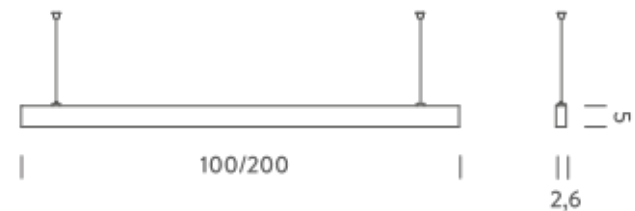

2M | DOWNLIGHT - 4000K

LAMPING

Source	Linear LED
Total power	29W
Emission	Diffused orientable
Switching	DALI 1-100%
Tension	220/240V
Color temperature	4000K
Luminous flux	1960lm
Typ CRI	90
Energy class	D
IP class	40
Dimensions	200x2,6x5cm
Materials	Aluminium
Notes	included: 1 driver WALIM60W24VIN, 1 dimmer interface WDIMDALIHP, 1 electrical cable length 5m, 2x adjustable metal cables length 3m (including ceiling attachment). Shipped assembled
Customization options	Shapes, sizes
Accessories	Canopy box, 1 driver, 1 electrical cable Ceiling plate, for false ceiling
Net lamp weight	2,4 kg

2M | UP - DOWNLIGHT - 4000K

LAMPING

Source	Linear LED
Total power	58W
Emission	Diffused orientable
Switching	DALI 1-100V
Tension	220/240V
Color temperature	4000K
Luminous flux	3920lm
Typ CRI	90
Energy class	D
IP class	40
Dimensions	200x2,6x5cm
Materials	Aluminium
Notes	included: 1 driver WALIM60W24VIN, 1 dimmer interface WDIMDALIHP, 1 electrical cable length 5m, 2x adjustable metal cables length 3m (including ceiling attachment). Shipped assembled
Accessories	Canopy box, 1 driver, 1 electrical cable Ceiling plate, for false ceiling
Net lamp weight	2,4 kg