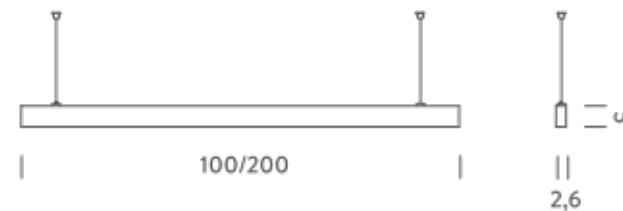

1M | UP - DOWNLIGHT - 4000K

LAMPING

Source	Linear LED
Total power	29W
Emission	Diffused orientable
Switching	DALI 1-100%
Tension	220/240V
Color temperature	4000K
Luminous flux	1960lm
Typ CRI	90
Energy class	D
IP class	40
Dimensions	100x2,6x5cm
Materials	Aluminium
Notes	included: 1 driver WALIM60W24VIN, 1 dimmer interface WDIMDALIHP, 1 electrical cable length 5m, 2x adjustable metal cables length 3m (including ceiling attachment). Shipped assembled
Customization options	Shapes, sizes
Accessories	Canopy box, 1 driver, 1 electrical cable Ceiling plate, for false ceiling
Net lamp weight	1,2 kg

2M | DOWNLIGHT - 2700K

LAMPING

Source	Linear LED
Total power	29W
Emission	Diffused orientable
Switching	DALI 1-100%
Tension	220/240V
Color temperature	2700K
Luminous flux	1666lm
Typ CRI	90
Energy class	E
IP class	40
Dimensions	200x2,6x5cm
Materials	Aluminium
Notes	included: 1 driver WALIM60W24VIN, 1 dimmer interface WDIMDALIHP, 1 electrical cable length 5m, 2x adjustable metal cables length 3m (including ceiling attachment). Shipped assembled
Customization options	Shapes, sizes
Accessories	Canopy box, 1 driver, 1 electrical cable Ceiling plate, for false ceiling
Net lamp weight	2,4 kg