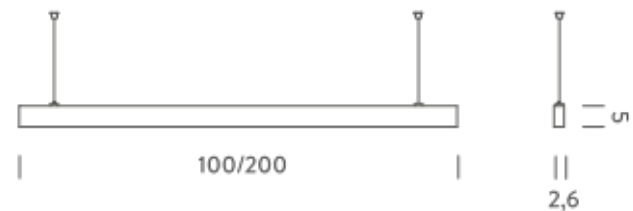

1M | UP - DOWNLIGHT -3000K

LAMPING

Source	Linear LED
Total power	29W
Emission	Diffused orientable
Switching	DALI 1-100%
Tension	220/240V
Color temperature	3000K
Luminous flux	1764lm
Typ CRI	90
Energy class	E
IP class	40
Dimensions	100x2,6x5cm
Materials	Aluminium
Notes	included: 1 driver WALIM60W24VIN, 1 dimmer interface WDIMDALIHP, 1 electrical cable length 5m, 2x adjustable metal cables length 3m (including ceiling attachment). Shipped assembled
Customization options	Shapes, sizes
Accessories	Canopy box, 1 driver, 1 electrical cable Ceiling plate, for false ceiling
Net lamp weight	1,2 kg

1M | DOWNLIGHT - 4000K

LAMPING

Source	Linear LED
Total power	14,5W
Emission	Diffused orientable
Switching	DALI 1-100%
Tension	220/240V
Color temperature	4000K
Luminous flux	980lm
Typ CRI	90
Energy class	D
IP class	40
Dimensions	100x2,6x5cm
Materials	Aluminium
Notes	included: 1 driver WALIMLEDO20/24, 1 dimmer interface WDIMDALIHP, 1 electrical cable length 5m, 2x adjustable metal cables length 3m (including ceiling attachment). Shipped assembled
Customization options	Shapes, sizes
Accessories	Canopy box, 1 driver, 1 electrical cable Ceiling plate, for false ceiling
Net lamp weight	1,2 kg

1M | UP - DOWNLIGHT - 4000K

LAMPING

Source	Linear LED
Total power	29W
Emission	Diffused orientable
Switching	DALI 1-100%
Tension	220/240V
Color temperature	4000K
Luminous flux	1960lm
Typ CRI	90
Energy class	D
IP class	40
Dimensions	100x2,6x5cm
Materials	Aluminium
Notes	included: 1 driver WALIM60W24VIN, 1 dimmer interface WDIMDALIHP, 1 electrical cable length 5m, 2x adjustable metal cables length 3m (including ceiling attachment). Shipped assembled
Customization options	Shapes, sizes
Accessories	Canopy box, 1 driver, 1 electrical cable Ceiling plate, for false ceiling
Net lamp weight	1,2 kg