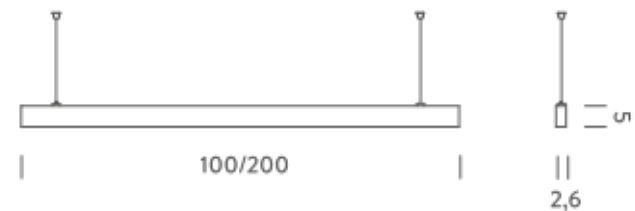

2M | DOWNLIGHT - 3000K

LAMPING

Source	Linear LED
Total power	29W
Emission	Diffused orientable
Switching	DALI 1-100%
Tension	220/240V
Color temperature	3000K
Luminous flux	1764lm
Typ CRI	90
Energy class	E
IP class	40
Dimensions	200x2,6x5cm
Materials	Aluminium
Notes	included: 1 driver WALIM60W24VIN, 1 dimmer interface WDIMDALIHP, 1 electrical cable length 5m, 2x adjustable metal cables length 3m (including ceiling attachment). Shipped assembled
Customization options	Shapes, sizes
Accessories	Canopy box, 1 driver, 1 electrical cable Ceiling plate, for false ceiling
Net lamp weight	2,4 kg

2M | UP - DOWNLIGHT - 3000K

LAMPING

Source	Linear LED
Total power	58W
Emission	Diffused orientable
Switching	DALI 1-100%
Tension	220/240V
Color temperature	3000K
Luminous flux	3528lm
Typ CRI	90
Energy class	E
IP class	40
Dimensions	200x2,6x5cm
Materials	Aluminium
Notes	included: 1 driver WALIM60W24VIN, 1 dimmer interface WDIMDALIHP, 1 electrical cable length 5m, 2x adjustable metal cables length 3m (including ceiling attachment). Shipped assembled
Customization options	Shapes, sizes
Accessories	Canopy box, 1 driver, 1 electrical cable Ceiling plate, for false ceiling
Net lamp weight	2,4 kg