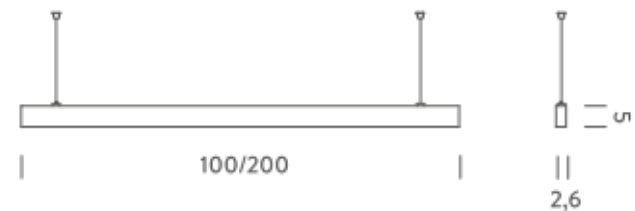

1M | UP - DOWNLIGHT -2700K

LAMPING

Source	Linear LED
Total power	29W
Emission	Diffused orientable
Switching	DALI 1-100%
Tension	220/240V
Color temperature	2700K
Luminous flux	1666lm
Typ CRI	90
Energy class	E
IP class	40
Dimensions	100x2,6x5cm
Materials	Aluminum
Notes	included: 1 driver WALIM60W24VIN, 1 dimmer interface WDIMDALIHP, 1 electrical cable length 5m, 2x adjustable metal cables length 3m (including ceiling attachment). Shipped assembled
Customization options	Shapes, sizes
Accessories	Canopy box, 1 driver, 1 electrical cable Ceiling plate, for false ceiling
Net lamp weight	1.2 kg

1M | UP - DOWNLIGHT -3000K

LAMPING

Source	Linear LED
Total power	29W
Emission	Diffused orientable
Switching	DALI 1-100%
Tension	220/240V
Color temperature	3000K
Luminous flux	1764lm
Typ CRI	90
Energy class	E
IP class	40
Dimensions	100x2,6x5cm
Materials	Aluminium
Notes	included: 1 driver WALIM60W24VIN, 1 dimmer interface WDIMDALIHP, 1 electrical cable length 5m, 2x adjustable metal cables length 3m (including ceiling attachment). Shipped assembled
Customization options	Shapes, sizes
Accessories	Canopy box, 1 driver, 1 electrical cable Ceiling plate, for false ceiling
Net lamp weight	1,2 kg

Codes

BZRL1710G15WBO
BZRL1710G15WNE
BZRL1710G15WOR

Structure

white
black
matt gold

PACKAGE

Package 01 Dimension: 100x2,6x5 cm / Gross weight: 1,25 kg

Certificazioni

NEMO^{3,000}

1M | DOWNLIGHT - 4000K

LAMPING

Source	Linear LED
Total power	14,5W
Emission	Diffused orientable
Switching	DALI 1-100%
Tension	220/240V
Color temperature	4000K
Luminous flux	980lm
Typ CRI	90
Energy class	D
IP class	40
Dimensions	100x2,6x5cm
Materials	Aluminium
Notes	included: 1 driver WALIMLEDO20/24, 1 dimmer interface WDIMDALIHP, 1 electrical cable length 5m, 2x adjustable metal cables length 3m (including ceiling attachment). Shipped assembled
Customization options	Shapes, sizes
Accessories	Canopy box, 1 driver, 1 electrical cable Ceiling plate, for false ceiling
Net lamp weight	1,2 kg