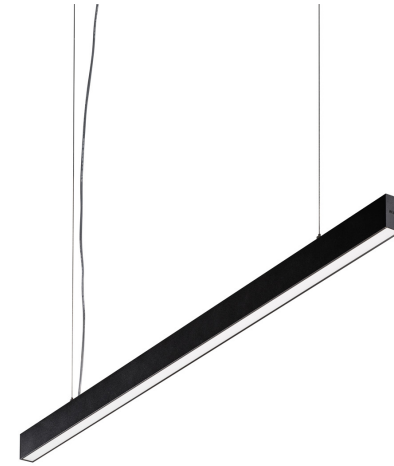

ZIRKOL LINEAR

ZIRKOL – L is a family of linear suspension lamps suitable for general and decorative lighting.

Anodized aluminium body and opal screen to a homogeneous lighting. CRI > 90

Light emission can be direct light and double light emission with high flux and different colour temperatures. Remote driver and dimmer interface included.

1M | DOWNLIGHT - 2700K

LAMPING

Source	Linear LED
Total power	14,5W
Emission	Diffused orientable
Switching	DALI 1-100%
Tension	220/240V
Color temperature	2700K
Luminous flux	833lm
Typ CRI	90
Energy class	E
IP class	40
Dimensions	100x2,6x5cm
Materials	Aluminium
Notes	included: 1 driver WALIMLEDO20/24, 1 dimmer interface WDIMDALIHP, 1 electrical cable length 5m, 2x adjustable metal cables length 3m (including ceiling attachment). Shipped assembled
Customization options	Shapes, sizes
Accessories	Canopy box, 1 driver, 1 electrical cable Ceiling plate, for false ceiling
Net lamp weight	1.2 kg

Codes

BZRL1610G15DBO
BZRL1610G15DNE
BZRL1610G15DOR

Structure

white
black
matt gold

PACKAGE

Package 01 Dimension: 100x2,6x5 cm / Gross weight: 1.25 kg

Certificazioni

NEMO^{lighting}

1M | UP - DOWNLIGHT -2700K

LAMPING

Source	Linear LED
Total power	29W
Emission	Diffused orientable
Switching	DALI 1-100%
Tension	220/240V
Color temperature	2700K
Luminous flux	1666lm
Typ CRI	90
Energy class	E
IP class	40
Dimensions	100x2,6x5cm
Materials	Aluminum
Notes	included: 1 driver WALIM60W24VIN, 1 dimmer interface WDIMDALIHP, 1 electrical cable length 5m, 2x adjustable metal cables length 3m (including ceiling attachment). Shipped assembled
Customization options	Shapes, sizes
Accessories	Canopy box, 1 driver, 1 electrical cable Ceiling plate, for false ceiling
Net lamp weight	1.2 kg