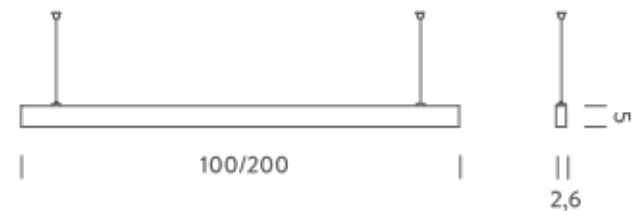

2M | UP - DOWNLIGHT - 3000K

LAMPING

Source	Linear LED
Total power	58W
Emission	Diffused orientable
Switching	DALI 1-100%
Tension	220/240V
Color temperature	3000K
Luminous flux	3528lm
Typ CRI	90
Energy class	E
IP class	40
Dimensions	200x2,6x5cm
Materials	Aluminium
Notes	included: 1 driver WALIM60W24VIN, 1 dimmer interface WDIMDALIHP, 1 electrical cable length 5m, 2x adjustable metal cables length 3m (including ceiling attachment). Shipped assembled
Customization options	Shapes, sizes
Accessories	Canopy box, 1 driver, 1 electrical cable Ceiling plate, for false ceiling
Net lamp weight	2,4 kg

2M | DOWNLIGHT - 4000K

LAMPING

Source	Linear LED
Total power	29W
Emission	Diffused orientable
Switching	DALI 1-100%
Tension	220/240V
Color temperature	4000K
Luminous flux	1960lm
Typ CRI	90
Energy class	D
IP class	40
Dimensions	200x2,6x5cm
Materials	Aluminium
Notes	included: 1 driver WALIM60W24VIN, 1 dimmer interface WDIMDALIHP, 1 electrical cable length 5m, 2x adjustable metal cables length 3m (including ceiling attachment). Shipped assembled
Customization options	Shapes, sizes
Accessories	Canopy box, 1 driver, 1 electrical cable Ceiling plate, for false ceiling
Net lamp weight	2,4 kg