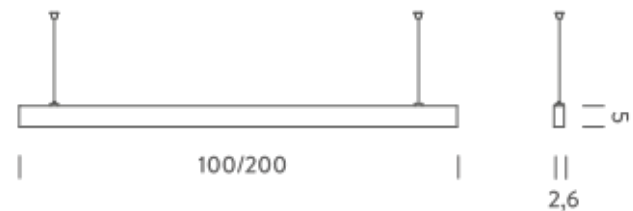

1M | DOWNLIGHT - 2700K

LAMPING

Source	Linear LED
Total power	14,5W
Emission	Diffused orientable
Switching	DALI 1-100%
Tension	220/240V
Color temperature	2700K
Luminous flux	833lm
Typ CRI	90
Energy class	E
IP class	40
Dimensions	100x2,6x5cm
Materials	Aluminium
Notes	included: 1 driver WALIMLEDO20/24, 1 dimmer interface WDIMDALIHP, 1 electrical cable length 5m, 2x adjustable metal cables length 3m (including ceiling attachment). Shipped assembled
Customization options	Shapes, sizes
Accessories	Canopy box, 1 driver, 1 electrical cable Ceiling plate, for false ceiling
Net lamp weight	1.2 kg

Codes

BZRL1610G15DBO
BZRL1610G15DNE
BZRL1610G15DOR

Structure

white
black
matt gold

PACKAGE

Package 01 Dimension: 100x2,6x5 cm / Gross weight: 1.25 kg

Certificazioni

NEMO^{lighting}

1M | UP - DOWNLIGHT -2700K

LAMPING

Source	Linear LED
Total power	29W
Emission	Diffused orientable
Switching	DALI 1-100%
Tension	220/240V
Color temperature	2700K
Luminous flux	1666lm
Typ CRI	90
Energy class	E
IP class	40
Dimensions	100x2,6x5cm
Materials	Aluminum
Notes	included: 1 driver WALIM60W24VIN, 1 dimmer interface WDIMDALIHP, 1 electrical cable length 5m, 2x adjustable metal cables length 3m (including ceiling attachment). Shipped assembled
Customization options	Shapes, sizes
Accessories	Canopy box, 1 driver, 1 electrical cable Ceiling plate, for false ceiling
Net lamp weight	1.2 kg

1M | DOWNLIGHT - 3000K

LAMPING

Source	Linear LED
Total power	14,5W
Emission	Diffused orientable
Switching	DALI 1-100%
Tension	220/240V
Color temperature	3000K
Luminous flux	882lm
Typ CRI	90
Energy class	E
IP class	40
Dimensions	100x2,6x5cm
Materials	Aluminium
Notes	included: 1 driver WALIMLEDO20/24, 1 dimmer interface WDIMDALIHP, 1 electrical cable length 5m, 2x adjustable metal cables length 3m (including ceiling attachment). Shipped assembled
Customization options	Shapes, sizes
Accessories	Canopy box, 1 driver, 1 electrical cable Ceiling plate, for false ceiling
Net lamp weight	1,2 kg