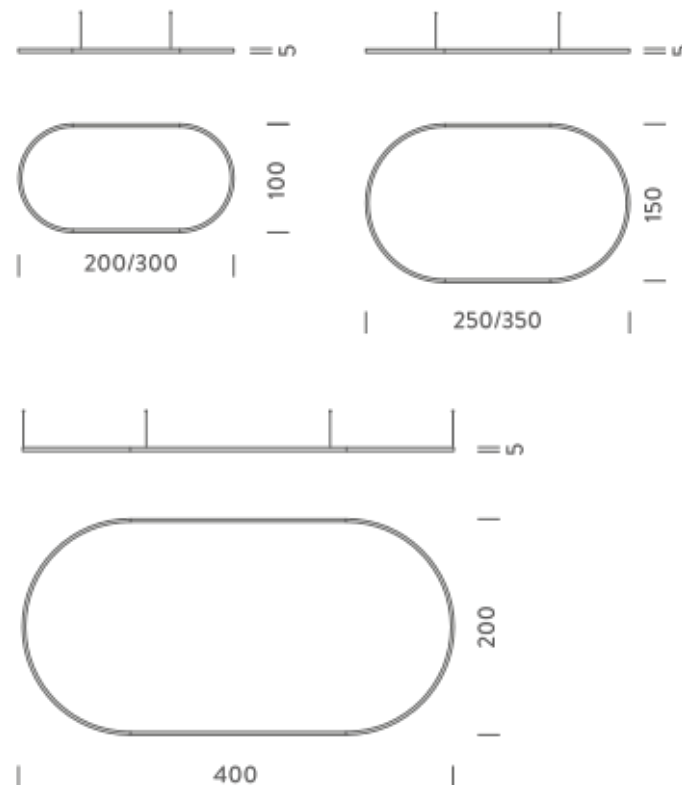

2X1M | UP - DOWNLIGHT -2700K

LAMPING

Source	Linear LED
Total power	148W
Emission	Diffused orientable
Switching	DALI 1-100%
Tension	220/240V
Color temperature	2700K
Luminous flux	8563lm
Typ CRI	90
Energy class	E
IP class	40
Dimensions	200x100x5cm
Materials	Aluminium
Notes	included: 1 driver WALIM150W24VIN, 1 dimmer interface WDIMDALIHP, 2x electrical cables 5m, 4x adjustable metal cables length 3m (including ceiling attachment). Shipped assembled
Customization options	Shapes, sizes
Accessories	Canopy, for concrete ceiling Canopy box, 1 driver, 2 electrical cables Ceiling plate, for false ceiling
Net lamp weight	6,1 kg

2X1M | DOWNLIGHT - 3000K

LAMPING

Source	Linear LED
Total power	74W
Emission	Diffused orientable
Switching	DALI 1-100%
Tension	110/240V
Color temperature	3000K
Luminous flux	4533lm
Typ CRI	90
Energy class	E
IP class	40
Dimensions	200x100x5cm
Materials	Aluminium
Notes	included: 1 driver WALIMLED100/24, 1 dimmer interface WDIMDALIHP, 1x electrical cable 5m, 4x adjustable metal cables length 3m (including ceiling attachment). Shipped assembled
Customization options	Shapes, sizes
Accessories	Canopy, for concrete ceiling Canopy box, 1 driver, 1 electrical cable Ceiling plate, for false ceiling
Net lamp weight	6 kg

Codes

BZRO16A20G15WBO
BZRO16A20G15WNE
BZRO16A20G15WOR

Structure

white
black
gold

PACKAGE

Package 01 Dimension: 210x110x15 cm / Gross weight: 11,4 kg

Certificazioni

NEMO^{3,000}