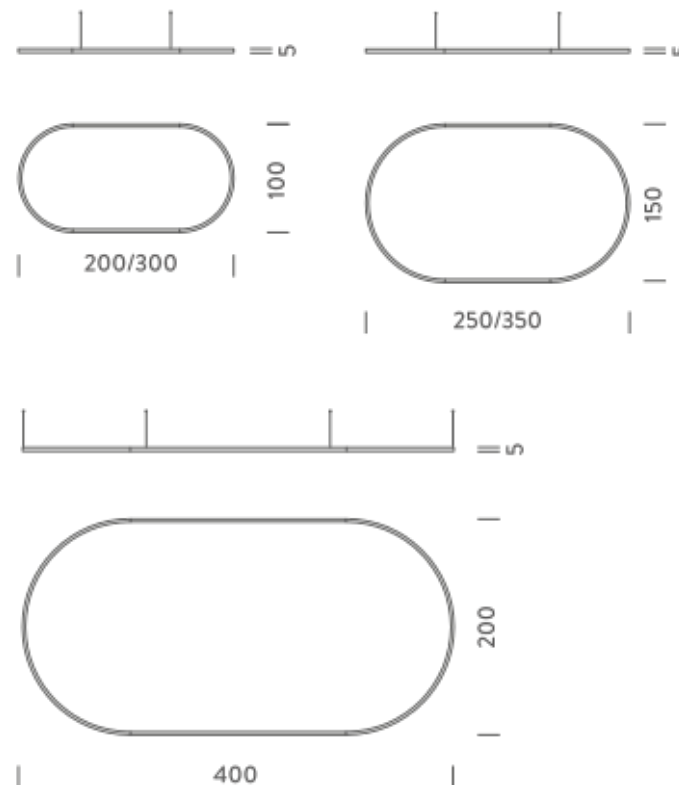

PACKAGE

Package 01

Dimension: 160x160x15 cm / Gross weight: 11,6 kg

Certificazioni

2,5X1,5M | DOWNLIGHT - 4000K

LAMPING

Source	Linear LED
Total power	97W
Emission	Diffused orientable
Switching	DALI 1-100%
Tension	220/240V
Color temperature	4000K
Luminous flux	6576lm
Typ CRI	90
Energy class	D
IP class	40
Dimensions	250x150x5cm
Materials	Aluminium
Notes	included: 1 driver WALIM150W24VIN, 1 dimmer interface WDIMDALIHP, 1x electrical cable 5m, 6x adjustable metal cables length 3m (including ceiling attachment). Shipped in 4 pieces
Customization options	Shapes, sizes
Accessories	Canopy, for concrete ceiling Canopy box, 1 driver, 1 electrical cable Ceiling plate, for false ceiling
Net lamp weight	7,3 kg

2,5X1,5M | UP - DOWNLIGHT - 4000K

LAMPING

Source	Linear LED
Total power	193W
Emission	Diffused orientable
Switching	DALI 1-100%
Tension	220/240V
Color temperature	4000K
Luminous flux	13152lm
Typ CRI	90
Energy class	D
IP class	40
Dimensions	250x150x5cm
Materials	Aluminium
Notes	included: 1 driver WALIM250W24VIN, 1 dimmer interface WDIMDALIHP, 4x electrical cables 5m, 6x adjustable metal cables length 3m (including ceiling attachment). Shipped in 4 pieces
Customization options	Shapes, sizes
Accessories	Canopy, for concrete ceiling Ceiling plate, for false ceiling
Net lamp weight	8,1 kg

Codes

BZRO17B25G15NBO
BZRO17B25G15NNE
BZRO17B25G15NOR

Structure

white
black
gold

PACKAGE

Package 01 Dimension: 160x160x15 cm / Gross weight: 11,6 kg

Certificazioni

3,5X1,5M | DOWNLIGHT - 2700K