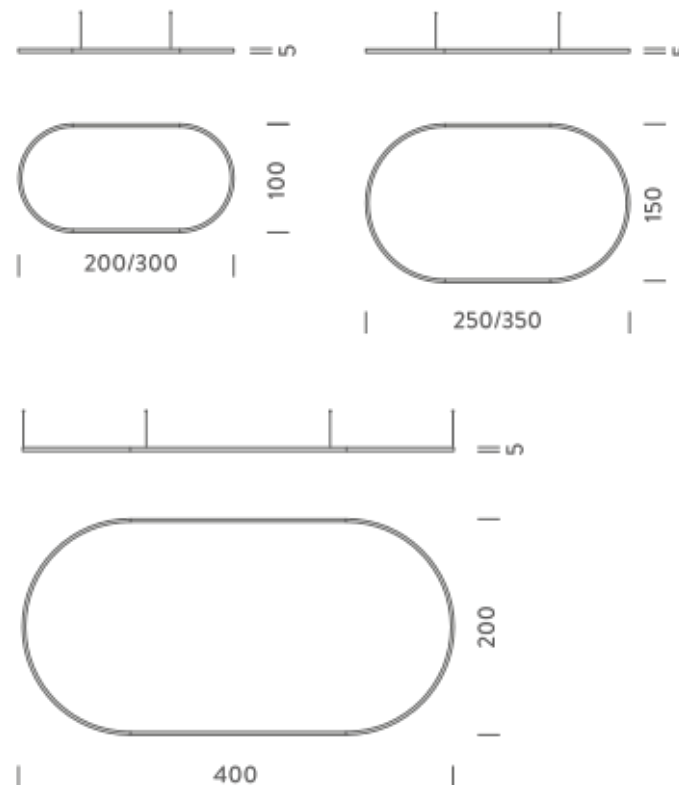

2X1M | UP - DOWNLIGHT -2700K

LAMPING

Source	Linear LED
Total power	148W
Emission	Diffused orientable
Switching	DALI 1-100%
Tension	220/240V
Color temperature	2700K
Luminous flux	8563lm
Typ CRI	90
Energy class	E
IP class	40
Dimensions	200x100x5cm
Materials	Aluminium
Notes	included: 1 driver WALIM150W24VIN, 1 dimmer interface WDIMDALIHP, 2x electrical cables 5m, 4x adjustable metal cables length 3m (including ceiling attachment). Shipped assembled
Customization options	Shapes, sizes
Accessories	Canopy, for concrete ceiling Canopy box, 1 driver, 2 electrical cables Ceiling plate, for false ceiling
Net lamp weight	6,1 kg

2X1M | DOWNLIGHT - 4000K

LAMPING

Source	Linear LED
Total power	74W
Emission	Diffused orientable
Switching	DALI 1-100%
Tension	110/240V
Color temperature	4000K
Luminous flux	5037lm
Typ CRI	90
Energy class	D
IP class	40
Dimensions	200x100x5cm
Materials	Aluminium
Notes	included: 1 driver WALIMLED100/24, 1 dimmer interface WDIMDALIHP, 1x electrical cable 5m, 4x adjustable metal cables length 3m (including ceiling attachment). Shipped assembled
Customization options	Shapes, sizes
Accessories	Canopy, for concrete ceiling Canopy box, 1 driver, 1 electrical cable Ceiling plate, for false ceiling
Net lamp weight	6 kg

Codes

BZRO16A30G15DBO
BZRO16A30G15DNE
BZRO16A30G15DOR

Structure

white
black
gold

PACKAGE

Package 01 Dimension: 310x100x15 cm / Gross weight: 15,7 kg

Certificazioni

NEMO^{3,000}