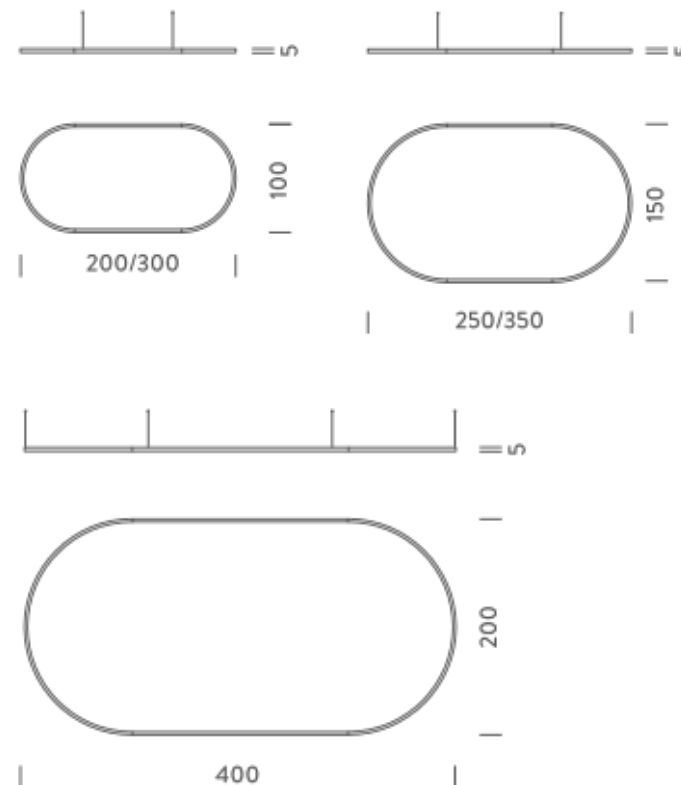

LAMPING

Source	Linear LED
Total power	148W
Emission	Diffused orientable
Switching	DALI 1-100%
Tension	220/240V
Color temperature	4000K
Luminous flux	10074lm
Typ CRI	90
Energy class	D
IP class	40
Dimensions	400x200x5cm
Materials	Aluminium
Notes	included: 1 driver WALIM250W24VIN, 1 dimmer interface WDIMDALIHP, 4x electrical cables 5m, 6x adjustable metal cables length 3m (including ceiling attachment). Shipped in 4 pieces
Customization options	Shapes, sizes
Accessories	Canopy, for concrete ceiling Ceiling plate, for false ceiling
Net lamp weight	11,4 kg

Codes

BZRO16C40G15NBO
BZRO16C40G15NNE
BZRO16C40G15NOR

Structure

white
black
gold

PACKAGE

Package 01 Dimension: 210x110x15 cm / Gross weight: 16,8 kg

Certificazioni

4X2M | UP - DOWNLIGHT - 4000K