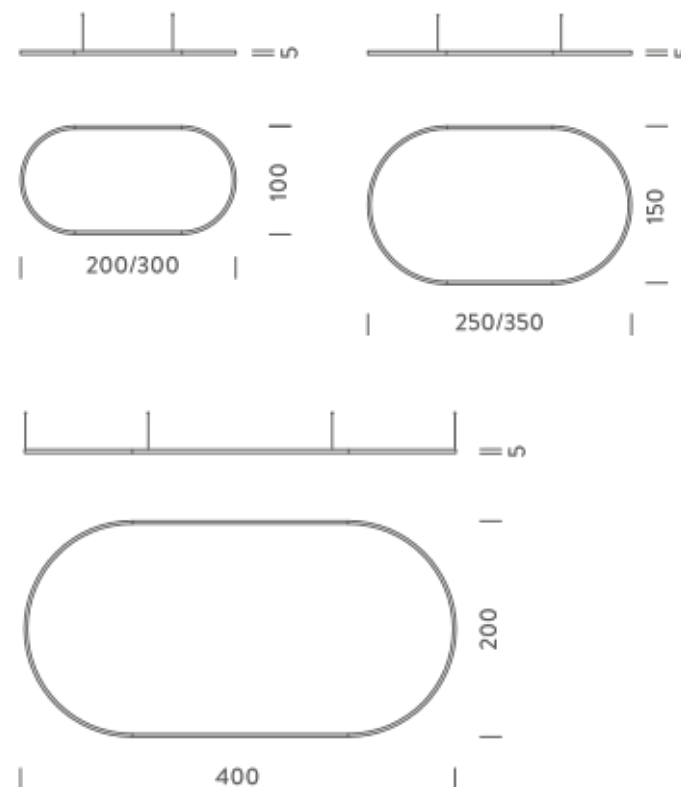

Remote driver and dimmer interface included

2X1M | DOWNLIGHT - 2700K

LAMPING

Source	Linear LED
Total power	74W
Emission	Diffused orientable
Switching	DALI 1-100%
Tension	110/240V
Color temperature	2700K
Luminous flux	4282lm
Typ CRI	90
Energy class	E
IP class	40
Dimensions	200x100x5cm
Materials	Aluminium
Notes	included: 1 driver WALIMLED100/24, 1 dimmer interface WDIMDALIHP, 1x electrical cable 5m, 4x adjustable metal cables length 3m (including ceiling attachment). Shipped assembled
Customization options	Shapes, sizes
Accessories	Canopy, for concrete ceiling Canopy box, 1 driver, 1 electrical cable Ceiling plate, for false ceiling
Net lamp weight	6 kg

Codes

BZRO16A20G15DBO
BZRO16A20G15DNE
BZRO16A20G15DOR

Structure

white
black
gold

PACKAGE

Package 01 Dimension: 210x110x15 cm / Gross weight: 11,4 kg

Certificazioni

NEMO^{3.000}

2X1M | UP - DOWNLIGHT -2700K

LAMPING

Source	Linear LED
Total power	148W
Emission	Diffused orientable
Switching	DALI 1-100%
Tension	220/240V
Color temperature	2700K
Luminous flux	8563lm
Typ CRI	90
Energy class	E
IP class	40
Dimensions	200x100x5cm
Materials	Aluminium
Notes	included: 1 driver WALIM150W24VIN, 1 dimmer interface WDIMDALIHP, 2x electrical cables 5m, 4x adjustable metal cables length 3m (including ceiling attachment). Shipped assembled
Customization options	Shapes, sizes
Accessories	Canopy, for concrete ceiling Canopy box, 1 driver, 2 electrical cables Ceiling plate, for false ceiling
Net lamp weight	6,1 kg