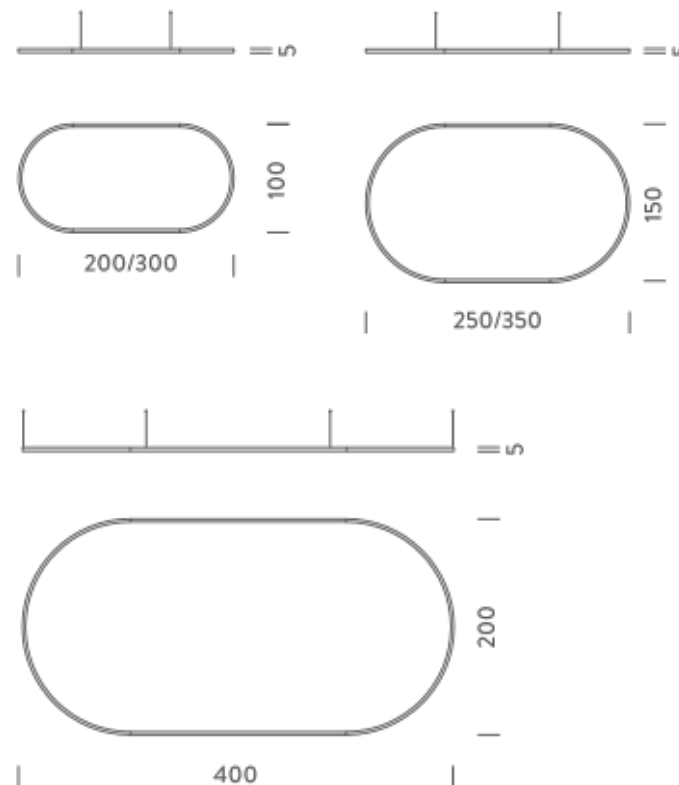

Codes

BZRO16A20G15DBO
BZRO16A20G15DNE
BZRO16A20G15DOR

Structure

white
black
gold

PACKAGE

Package 01 Dimension: 210x110x15 cm / Gross weight: 11,4 kg

Certificazioni

NEMO^{3.000}

2X1M | UP - DOWNLIGHT -2700K

LAMPING

Source	Linear LED
Total power	148W
Emission	Diffused orientable
Switching	DALI 1-100%
Tension	220/240V
Color temperature	2700K
Luminous flux	8563lm
Typ CRI	90
Energy class	E
IP class	40
Dimensions	200x100x5cm
Materials	Aluminium
Notes	included: 1 driver WALIM150W24VIN, 1 dimmer interface WDIMDALIHP, 2x electrical cables 5m, 4x adjustable metal cables length 3m (including ceiling attachment). Shipped assembled
Customization options	Shapes, sizes
Accessories	Canopy, for concrete ceiling Canopy box, 1 driver, 2 electrical cables Ceiling plate, for false ceiling
Net lamp weight	6,1 kg

Codes

BZRO17A20G15DBO
BZRO17A20G15DNE
BZRO17A20G15DOR

Structure

white
black
gold

PACKAGE

Package 01 Dimension: 210x110x15 cm / Gross weight: 11,5 kg

Certificazioni

NEMO^{3.000}

2X1M | DOWNLIGHT - 3000K

LAMPING

Source	Linear LED
Total power	74W
Emission	Diffused orientable
Switching	DALI 1-100%
Tension	110/240V
Color temperature	3000K
Luminous flux	4533lm
Typ CRI	90
Energy class	E
IP class	40
Dimensions	200x100x5cm
Materials	Aluminium
Notes	included: 1 driver WALIMLED100/24, 1 dimmer interface WDIMDALIHP, 1x electrical cable 5m, 4x adjustable metal cables length 3m (including ceiling attachment). Shipped assembled
Customization options	Shapes, sizes
Accessories	Canopy, for concrete ceiling Canopy box, 1 driver, 1 electrical cable Ceiling plate, for false ceiling
Net lamp weight	6 kg