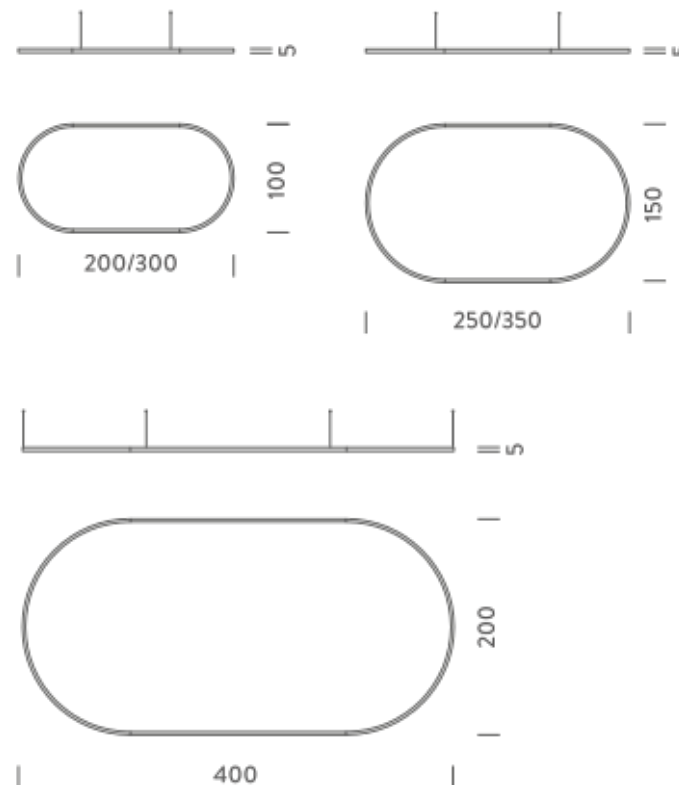

2X1M | UP - DOWNLIGHT -2700K

LAMPING

Source	Linear LED
Total power	148W
Emission	Diffused orientable
Switching	DALI 1-100%
Tension	220/240V
Color temperature	2700K
Luminous flux	8563lm
Typ CRI	90
Energy class	E
IP class	40
Dimensions	200x100x5cm
Materials	Aluminium
Notes	included: 1 driver WALIM150W24VIN, 1 dimmer interface WDIMDALIHP, 2x electrical cables 5m, 4x adjustable metal cables length 3m (including ceiling attachment). Shipped assembled
Customization options	Shapes, sizes
Accessories	Canopy, for concrete ceiling Canopy box, 1 driver, 2 electrical cables Ceiling plate, for false ceiling
Net lamp weight	6,1 kg

2X1M | UP - DOWNLIGHT - 4000K

LAMPING

Source	Linear LED
Total power	148W
Emission	Diffused orientable
Switching	DALI 1-100%
Tension	220/240V
Color temperature	4000K
Luminous flux	10074lm
Typ CRI	90
Energy class	D
IP class	40
Dimensions	200x100x5cm
Materials	Aluminium
Notes	included: 1 driver WALIM150W24VIN, 1 dimmer interface WDIMDALIHP, 2x electrical cables 5m, 4x adjustable metal cables length 3m (including ceiling attachment). Shipped assembled
Customization options	Shapes, sizes
Accessories	Canopy, for concrete ceiling Canopy box, 1 driver, 2 electrical cables Ceiling plate, for false ceiling
Net lamp weight	6,1 kg

Codes

BZRO17A20G15NBO
BZRO17A20G15NNE
BZRO17A20G15NOR

Structure

white
black
gold

PACKAGE

Package 01 Dimension: 210x110x15 cm / Gross weight: 11,5 kg

Certificazioni

NEMO^{3,000}