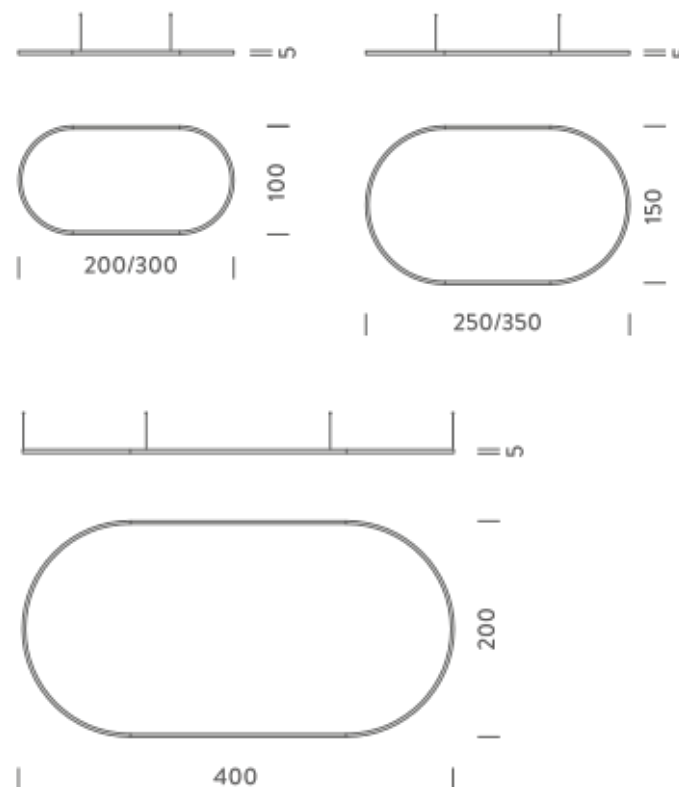

2X1M | UP - DOWNLIGHT -2700K

LAMPING

Source	Linear LED
Total power	148W
Emission	Diffused orientable
Switching	DALI 1-100%
Tension	220/240V
Color temperature	2700K
Luminous flux	8563lm
Typ CRI	90
Energy class	E
IP class	40
Dimensions	200x100x5cm
Materials	Aluminium
Notes	included: 1 driver WALIM150W24VIN, 1 dimmer interface WDIMDALIHP, 2x electrical cables 5m, 4x adjustable metal cables length 3m (including ceiling attachment). Shipped assembled
Customization options	Shapes, sizes
Accessories	Canopy, for concrete ceiling Canopy box, 1 driver, 2 electrical cables Ceiling plate, for false ceiling
Net lamp weight	6,1 kg

2X1M | DOWNLIGHT - 3000K

LAMPING

Source	Linear LED
Total power	74W
Emission	Diffused orientable
Switching	DALI 1-100%
Tension	110/240V
Color temperature	3000K
Luminous flux	4533lm
Typ CRI	90
Energy class	E
IP class	40
Dimensions	200x100x5cm
Materials	Aluminium
Notes	included: 1 driver WALIMLED100/24, 1 dimmer interface WDIMDALIHP, 1x electrical cable 5m, 4x adjustable metal cables length 3m (including ceiling attachment). Shipped assembled
Customization options	Shapes, sizes
Accessories	Canopy, for concrete ceiling Canopy box, 1 driver, 1 electrical cable Ceiling plate, for false ceiling
Net lamp weight	6 kg

PACKAGE

Package 01

Dimension: 160x160x15 cm / Gross weight: 11,6 kg

Certificazioni

2,5X1,5M | DOWNLIGHT - 4000K

LAMPING

Source	Linear LED
Total power	97W
Emission	Diffused orientable
Switching	DALI 1-100%
Tension	220/240V
Color temperature	4000K
Luminous flux	6576lm
Typ CRI	90
Energy class	D
IP class	40
Dimensions	250x150x5cm
Materials	Aluminium
Notes	included: 1 driver WALIM150W24VIN, 1 dimmer interface WDIMDALIHP, 1x electrical cable 5m, 6x adjustable metal cables length 3m (including ceiling attachment). Shipped in 4 pieces
Customization options	Shapes, sizes
Accessories	Canopy, for concrete ceiling Canopy box, 1 driver, 1 electrical cable Ceiling plate, for false ceiling
Net lamp weight	7,3 kg