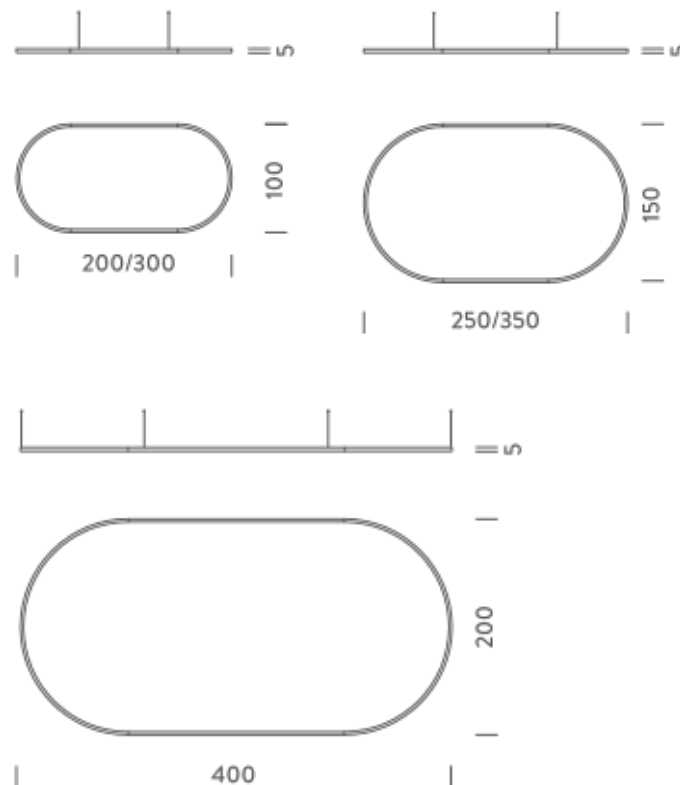

2X1M | UP - DOWNLIGHT -2700K

LAMPING

Source	Linear LED
Total power	148W
Emission	Diffused orientable
Switching	DALI 1-100%
Tension	220/240V
Color temperature	2700K
Luminous flux	8563lm
Typ CRI	90
Energy class	E
IP class	40
Dimensions	200x100x5cm
Materials	Aluminium
Notes	included: 1 driver WALIM150W24VIN, 1 dimmer interface WDIMDALIHP, 2x electrical cables 5m, 4x adjustable metal cables length 3m (including ceiling attachment). Shipped assembled
Customization options	Shapes, sizes
Accessories	Canopy, for concrete ceiling Canopy box, 1 driver, 2 electrical cables Ceiling plate, for false ceiling
Net lamp weight	6,1 kg

2X1M | DOWNLIGHT - 4000K

LAMPING

Source	Linear LED
Total power	74W
Emission	Diffused orientable
Switching	DALI 1-100%
Tension	110/240V
Color temperature	4000K
Luminous flux	5037lm
Typ CRI	90
Energy class	D
IP class	40
Dimensions	200x100x5cm
Materials	Aluminium
Notes	included: 1 driver WALIMLED100/24, 1 dimmer interface WDIMDALIHP, 1x electrical cable 5m, 4x adjustable metal cables length 3m (including ceiling attachment). Shipped assembled
Customization options	Shapes, sizes
Accessories	Canopy, for concrete ceiling Canopy box, 1 driver, 1 electrical cable Ceiling plate, for false ceiling
Net lamp weight	6 kg

Codes

BZRO17A30G15WBO
BZRO17A30G15WNE
BZRO17A30G15WOR

Structure

white
black
gold

PACKAGE

Package 01 Dimension: 310x100x15 cm / Gross weight: 16 kg

Certificazioni

NEMO^{3,000}