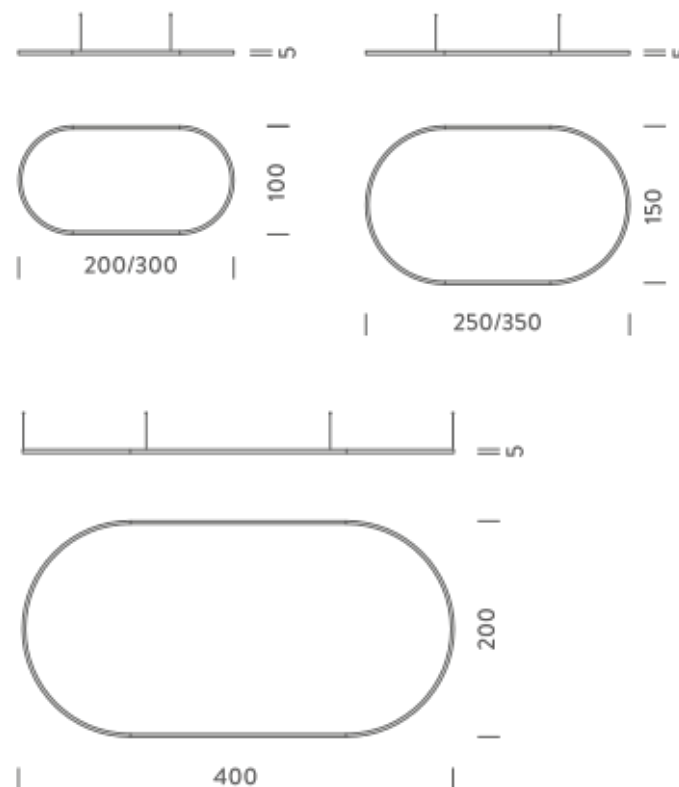

PACKAGE

Package 01

Dimension: 160x160x15 cm / Gross weight: 11,6 kg

Certificazioni

2,5X1,5M | DOWNLIGHT - 4000K

LAMPING

Source	Linear LED
Total power	97W
Emission	Diffused orientable
Switching	DALI 1-100%
Tension	220/240V
Color temperature	4000K
Luminous flux	6576lm
Typ CRI	90
Energy class	D
IP class	40
Dimensions	250x150x5cm
Materials	Aluminium
Notes	included: 1 driver WALIM150W24VIN, 1 dimmer interface WDIMDALIHP, 1x electrical cable 5m, 6x adjustable metal cables length 3m (including ceiling attachment). Shipped in 4 pieces
Customization options	Shapes, sizes
Accessories	Canopy, for concrete ceiling Canopy box, 1 driver, 1 electrical cable Ceiling plate, for false ceiling
Net lamp weight	7,3 kg

Codes

BZRO16B25G15NBO
BZRO16B25G15NNE
BZRO16B25G15NOR

Structure

white
black
gold

PACKAGE

Package 01 Dimension: 160x160x15 cm / Gross weight: 10,8 kg

Certificazioni

NEMO^{3,000}

2,5X1,5M | UP - DOWNLIGHT - 4000K

LAMPING

Source	Linear LED
Total power	193W
Emission	Diffused orientable
Switching	DALI 1-100%
Tension	220/240V
Color temperature	4000K
Luminous flux	13152lm
Typ CRI	90
Energy class	D
IP class	40
Dimensions	250x150x5cm
Materials	Aluminium
Notes	included: 1 driver WALIM250W24VIN, 1 dimmer interface WDIMDALIHP, 4x electrical cables 5m, 6x adjustable metal cables length 3m (including ceiling attachment). Shipped in 4 pieces
Customization options	Shapes, sizes
Accessories	Canopy, for concrete ceiling Ceiling plate, for false ceiling
Net lamp weight	8,1 kg