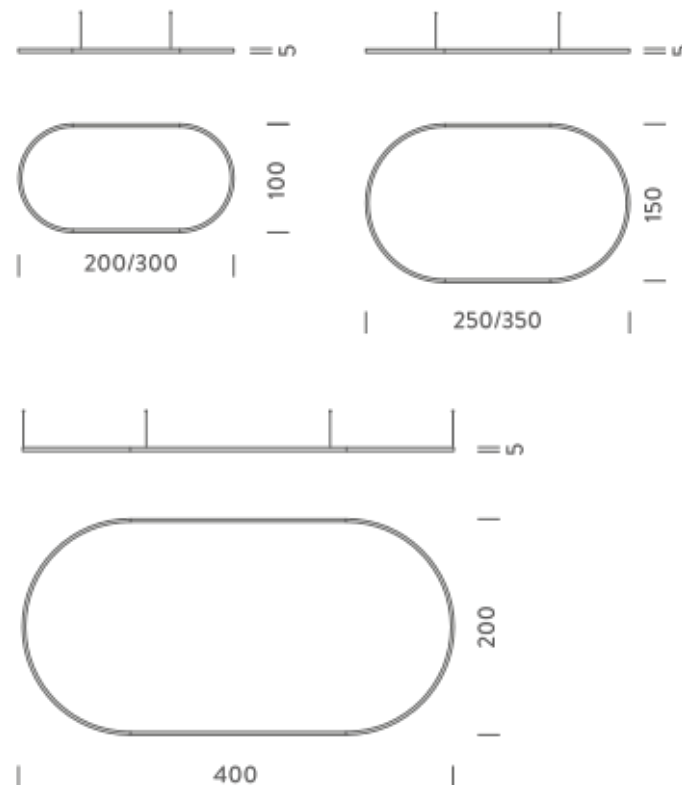

2X1M | UP - DOWNLIGHT -2700K

LAMPING

Source	Linear LED
Total power	148W
Emission	Diffused orientable
Switching	DALI 1-100%
Tension	220/240V
Color temperature	2700K
Luminous flux	8563lm
Typ CRI	90
Energy class	E
IP class	40
Dimensions	200x100x5cm
Materials	Aluminium
Notes	included: 1 driver WALIM150W24VIN, 1 dimmer interface WDIMDALIHP, 2x electrical cables 5m, 4x adjustable metal cables length 3m (including ceiling attachment). Shipped assembled
Customization options	Shapes, sizes
Accessories	Canopy, for concrete ceiling Canopy box, 1 driver, 2 electrical cables Ceiling plate, for false ceiling
Net lamp weight	6,1 kg

2X1M | DOWNLIGHT - 3000K

LAMPING

Source	Linear LED
Total power	74W
Emission	Diffused orientable
Switching	DALI 1-100%
Tension	110/240V
Color temperature	3000K
Luminous flux	4533lm
Typ CRI	90
Energy class	E
IP class	40
Dimensions	200x100x5cm
Materials	Aluminium
Notes	included: 1 driver WALIMLED100/24, 1 dimmer interface WDIMDALIHP, 1x electrical cable 5m, 4x adjustable metal cables length 3m (including ceiling attachment). Shipped assembled
Customization options	Shapes, sizes
Accessories	Canopy, for concrete ceiling Canopy box, 1 driver, 1 electrical cable Ceiling plate, for false ceiling
Net lamp weight	6 kg

Codes

BZRO16A30G15NBO
BZRO16A30G15NNE
BZRO16A30G15NOR

Structure

white
black
gold

PACKAGE

Package 01 Dimension: 310x100x15 cm / Gross weight: 15,7 kg

Certificazioni

NEMO^{3,000}