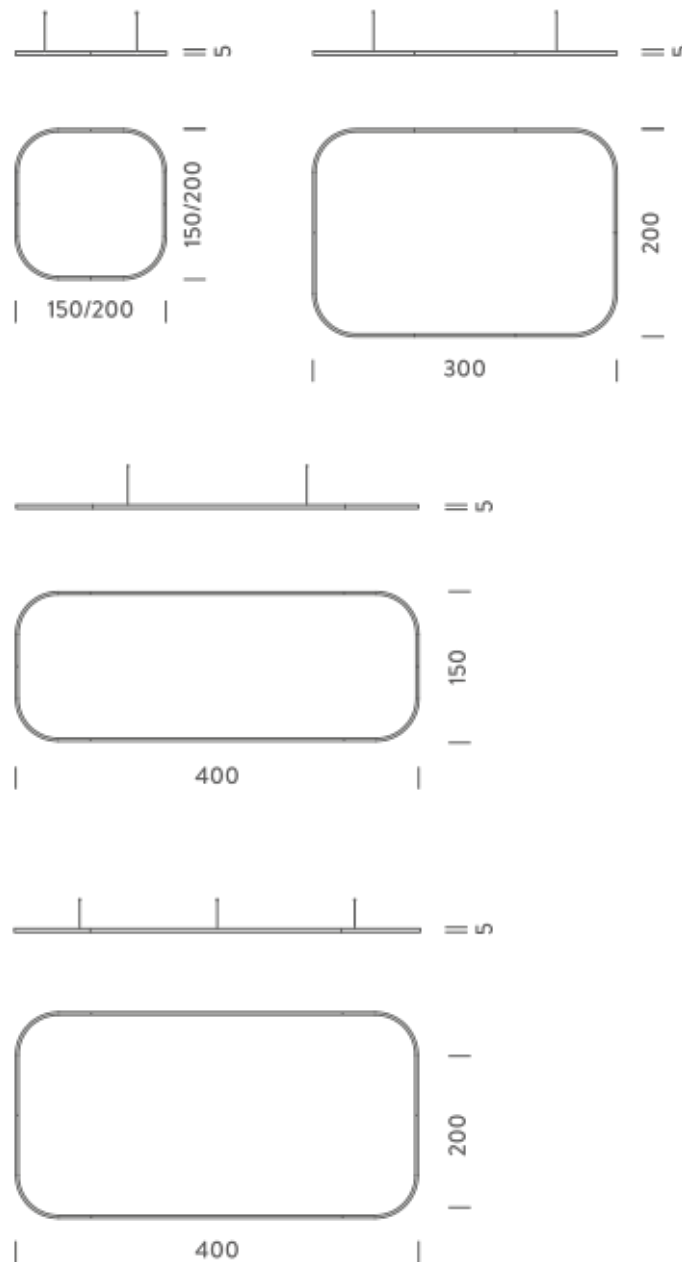

3X2M | UP - DOWNLIGHT - 3000K

LAMPING

Source	Linear LED
Total power	268W
Emission	Diffused orientable
Switching	DALI 1-100%
Tension	220/240V
Color temperature	3000K
Luminous flux	16440lm
Typ CRI	90
Energy class	E
IP class	40
Dimensions	300x200x5cm
Materials	Aluminium
Notes	included: 2 drivers WALIM150W24VIN, 2x dimmer interface WDIMDALIHP, 2 electrical cables 5m, 4x adjustable metal cables length 3m (including ceiling attachment). Shipped in 2 pieces
Customization options	Shapes, sizes
Accessories	Canopy, for concrete ceiling | Canopy box, 1 driver, 1 electrical cable | Ceiling plate, for false ceiling
Net lamp weight	10,7 kg

Codes

BZRQ1720G15WBO
BZRQ1720G15WNE
BZRQ1720G15WOR

PACKAGE

Package 01

Structure

white
black
gold

Dimension: 310x110x15 cm / Gross weight: 18,7 kg

Certificazioni

NEMO 3.000