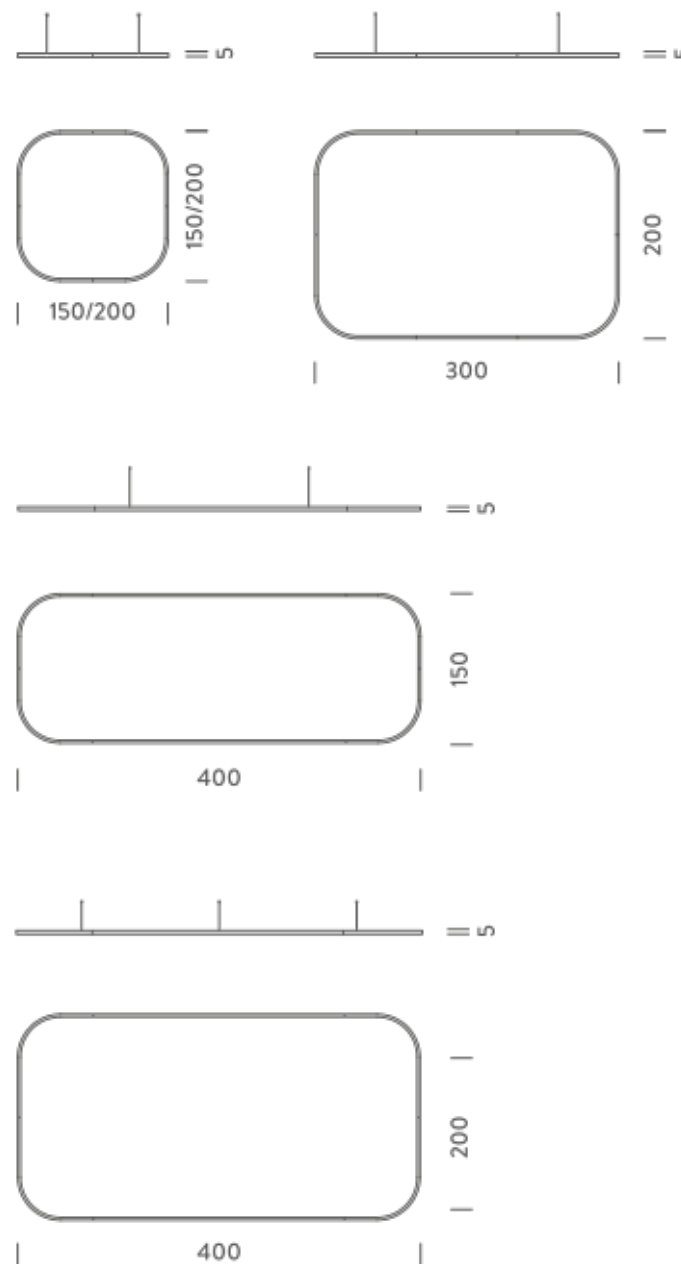

Codes

BZRQ1724G15WBO
BZRQ1724G15WNE
BZRQ1724G15WOR

PACKAGE

Package 01

Structure

white
black
gold

Dimension: 310x110x15 cm / Gross weight: 21,2 kg

Certificazioni