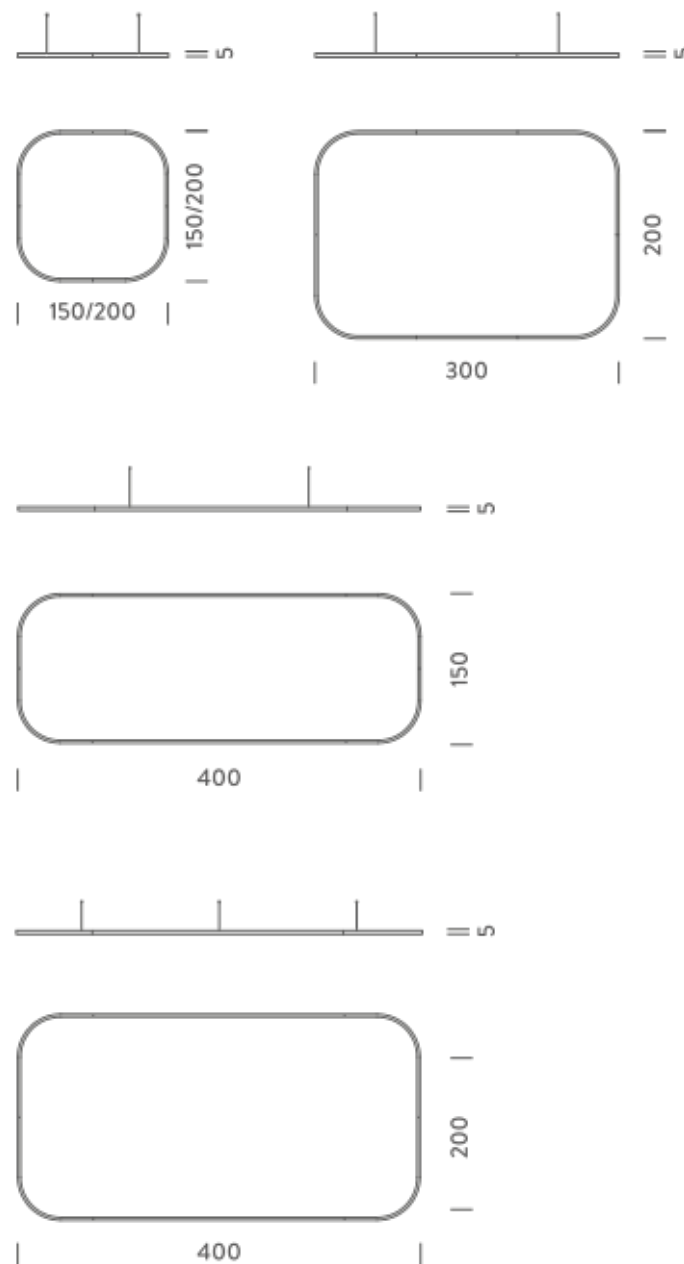

| | |
|-------------------|---------------------|
| Source | Linear LED |
| Total power | 154W |
| Emission | Diffused orientable |
| Switching | DALI 1-100% |
| Tension | 220/240V |
| Color temperature | 2700K |
| Luminous flux | 8863lm |
| Typ CRI | 90 |
| Energy class | E |
| IP class | 40 |
| Dimensions | 150x150x5cm |
| Materials | Aluminium |
| Notes | |

| | |
|-----------------------|---|
| Source | Linear LED |
| Total power | 154W |
| Emission | Diffused orientable |
| Switching | DALI 1-100% |
| Tension | 220/240V |
| Color temperature | 3000K |
| Luminous flux | 9384lm |
| Typ CRI | 90 |
| Energy class | E |
| IP class | 40 |
| Dimensions | 150x150x5cm |
| Materials | Aluminium |
| Notes | included: 1 driver WALIM250W24VIN, 1 dimmer interface WDIMDALIHP, 1 electrical cable 5m, 4x adjustable metal cables length 3m (including ceiling attachment). Shipped assembled |
| Customization options | Shapes, sizes |
| Accessories | Canopy, for concrete ceiling Canopy box, 1 driver, 1 electrical cable Ceiling plate, for false ceiling |
| Net lamp weight | 6,1 kg |

Codes

BZRQ1606G15NBO
BZRQ1606G15NNE
BZRQ1606G15NOR

PACKAGE

Package 01 Dimension: 160x160x15 cm / Gross weight: 9,6 kg

Certificazioni

NEMO 3.000

1,5X1,5M | UP - DOWNLIGHT - 4000K

LAMPING

| | |
|-------------------|---------------------|
| Source | Linear LED |
| Total power | 154W |
| Emission | Diffused orientable |
| Switching | DALI 1-100% |
| Tension | 220/240V |
| Color temperature | 4000K |
| Luminous flux | 10427lm |
| Typ CRI | 90 |
| Energy class | D |
| IP class | 40 |
| Dimensions | 150x150x5cm |
| Materials | Aluminium |
| Notes | |