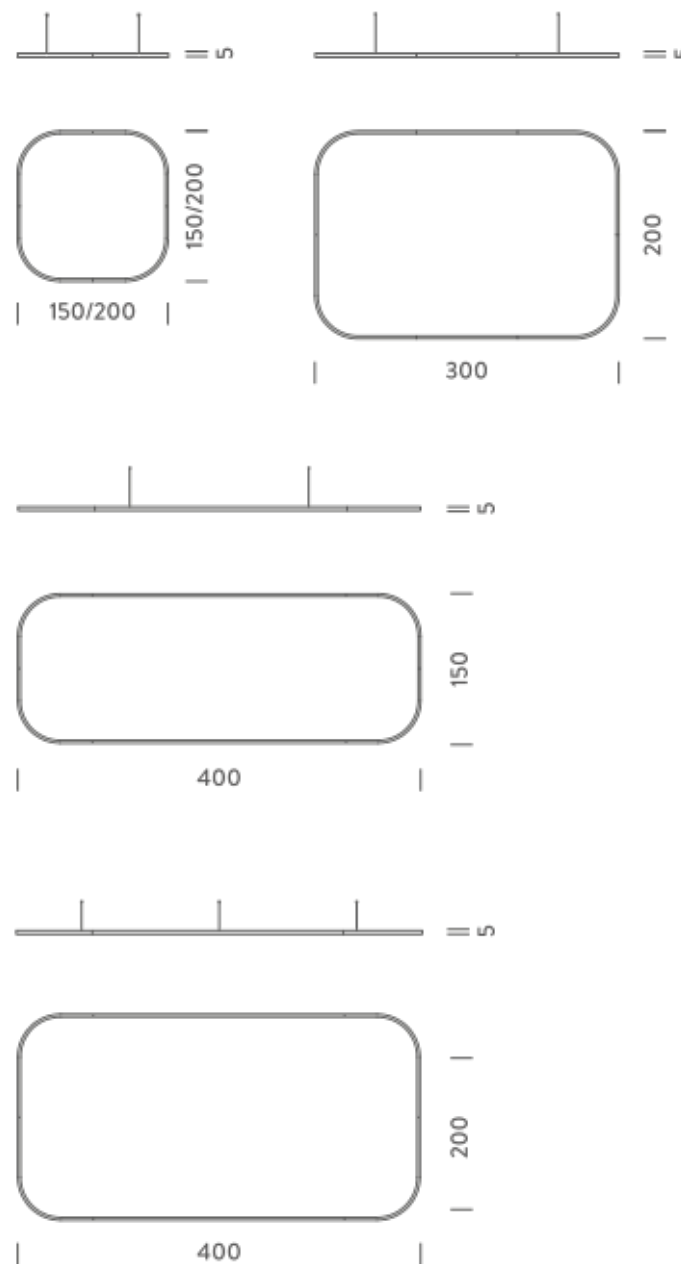

2X2M | UP - DOWNLIGHT - 2700K

LAMPING

Source	Linear LED
Total power	211W
Emission	Diffused orientable
Switching	DALI 1-100%
Tension	220/240V
Color temperature	2700K
Luminous flux	12195lm
Typ CRI	90
Energy class	E
IP class	40
Dimensions	200x200x5cm
Materials	Aluminium
Notes	included: 1 driver WALIM250W24VIN, 1 dimmer interface WDIMDALIHP, 2 electrical cables 5m, 4x adjustable metal cables length 3m (including ceiling attachment). Shipped in 2 pieces

Customization options

Accessories

Net lamp weight

Codes

BZRQ1716G15DBO
BZRQ1716G15DNE
BZRQ1716G15DOR

PACKAGE

Package 01

Structure	white black gold
Dimension: 210x110x15 cm / Gross weight: 13,5 kg	

Certificazioni

NEMO^{3.000}