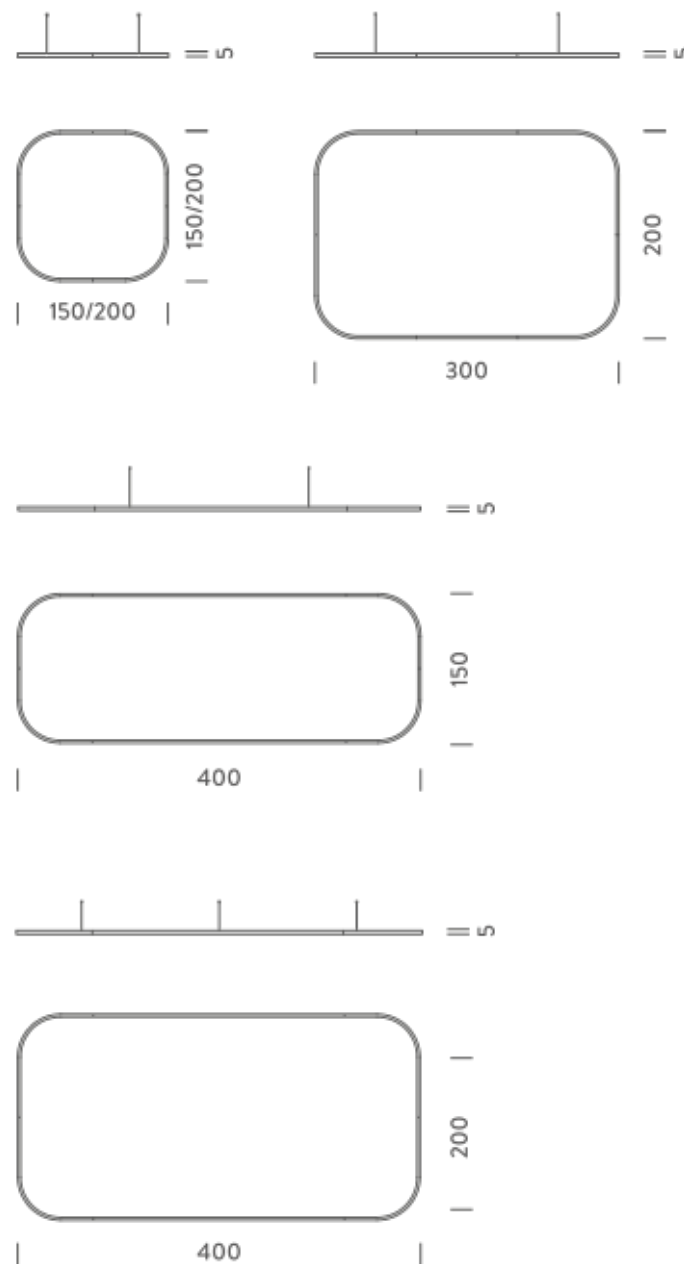

Remote driver and dimmer interface included

1,5X1,5M | DOWNLIGHT - 2700K

LAMPING

| | |
|-----------------------|---|
| Source | Linear LED |
| Total power | 77W |
| Emission | Diffused orientable |
| Switching | DALI 1-100% |
| Tension | 110/240V |
| Color temperature | 2700K |
| Luminous flux | 4432lm |
| Typ CRI | 90 |
| Energy class | E |
| IP class | 40 |
| Dimensions | 150x150x5cm |
| Materials | Aluminium |
| Notes | included: 1 driver WALIMLED100/24, 1 dimmer interface WDIMDALIHP, 1 electrical cable 5m, 4x adjustable metal cables length 3m (including ceiling attachment). Shipped assembled |
| Customization options | Shapes, sizes |
| Accessories | Canopy, for concrete ceiling Canopy box, 1 driver, 1 electrical cable Ceiling plate, for false ceiling |
| Net lamp weight | 6,1 kg |

Codes

BZRQ1606G15DBO
BZRQ1606G15DNE
BZRQ1606G15DOR

PACKAGE

Package 01 Dimension: 160x160x15 cm / Gross weight: 9,6 kg

Certificazioni

NEMO^{3.000}

1,5X1,5M | UP - DOWNLIGHT - 2700K

LAMPING

| | |
|-------------------|---------------------|
| Source | Linear LED |
| Total power | 154W |
| Emission | Diffused orientable |
| Switching | DALI 1-100% |
| Tension | 220/240V |
| Color temperature | 2700K |
| Luminous flux | 8863lm |
| Typ CRI | 90 |
| Energy class | E |
| IP class | 40 |
| Dimensions | 150x150x5cm |
| Materials | Aluminium |
| Notes | |