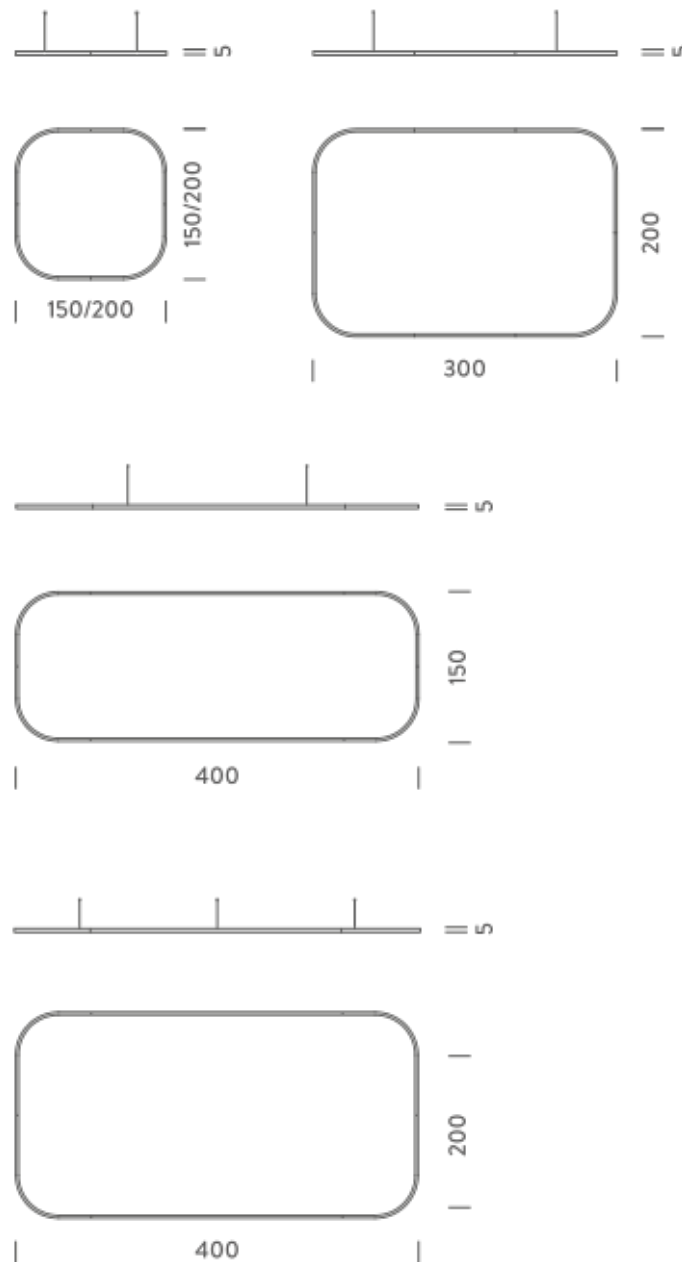

2X2M | UP - DOWNLIGHT - 4000K

LAMPING

Source	Linear LED
Total power	211W
Emission	Diffused orientable
Switching	DALI 1-100%
Tension	220/240V
Color temperature	4000K
Luminous flux	14347lm
Typ CRI	90
Energy class	D
IP class	40
Dimensions	200x200x5cm
Materials	Aluminium
Notes	included: 1 driver WALIM250W24VIN, 1 dimmer interface WDIMDALIHP, 2 electrical cables 5m, 4x adjustable metal cables length 3m (including ceiling attachment). Shipped in 2 pieces
Customization options	Shapes, sizes
Accessories	Canopy, for concrete ceiling | Canopy box, 1 driver, 2 electrical cables | Ceiling plate, for false ceiling
Net lamp weight	8,1 kg

Codes

BZRQ1716G15NBO
BZRQ1716G15NNE
BZRQ1716G15NOR

PACKAGE

Package 01

Structure

white
black
gold

Dimension: 210x110x15 cm / Gross weight: 13,5 kg

Certificazioni

NEMO^{3.000}