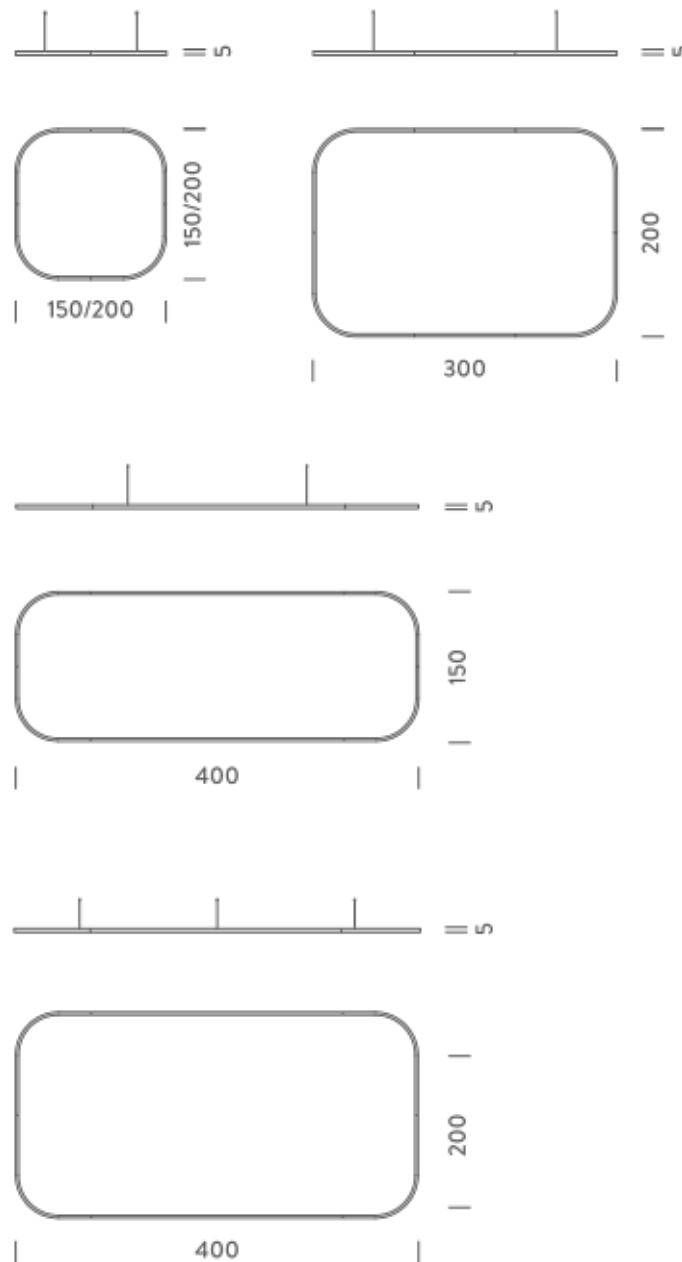

2X2M | DOWNLIGHT - 4000K

LAMPING

Source	Linear LED
Total power	105W
Emission	Diffused orientable
Switching	DALI 1-100%
Tension	220/240V
Color temperature	4000K
Luminous flux	7174lm
Typ CRI	90
Energy class	D
IP class	40
Dimensions	200x200x5cm
Materials	Aluminium
Notes	included: 1 driver WALIM150W24VIN, 1 dimmer interface WDIMDALIHP, 1 electrical cable 5m, 4x adjustable metal cables length 3m (including ceiling attachment). Shipped in 2 pieces
Customization options	Shapes, sizes
Accessories	Canopy, for concrete ceiling | Canopy box, 1 driver, 1 electrical cable | Ceiling plate, for false ceiling
Net lamp weight	7,8 kg

Codes

BZRQ1608G15NBO
BZRQ1608G15NNE
BZRQ1608G15NOR

PACKAGE

Package 01 Dimension: 210x110x15 cm / Gross weight: 13,2 kg

Certificazioni

NEMO^{3.000}