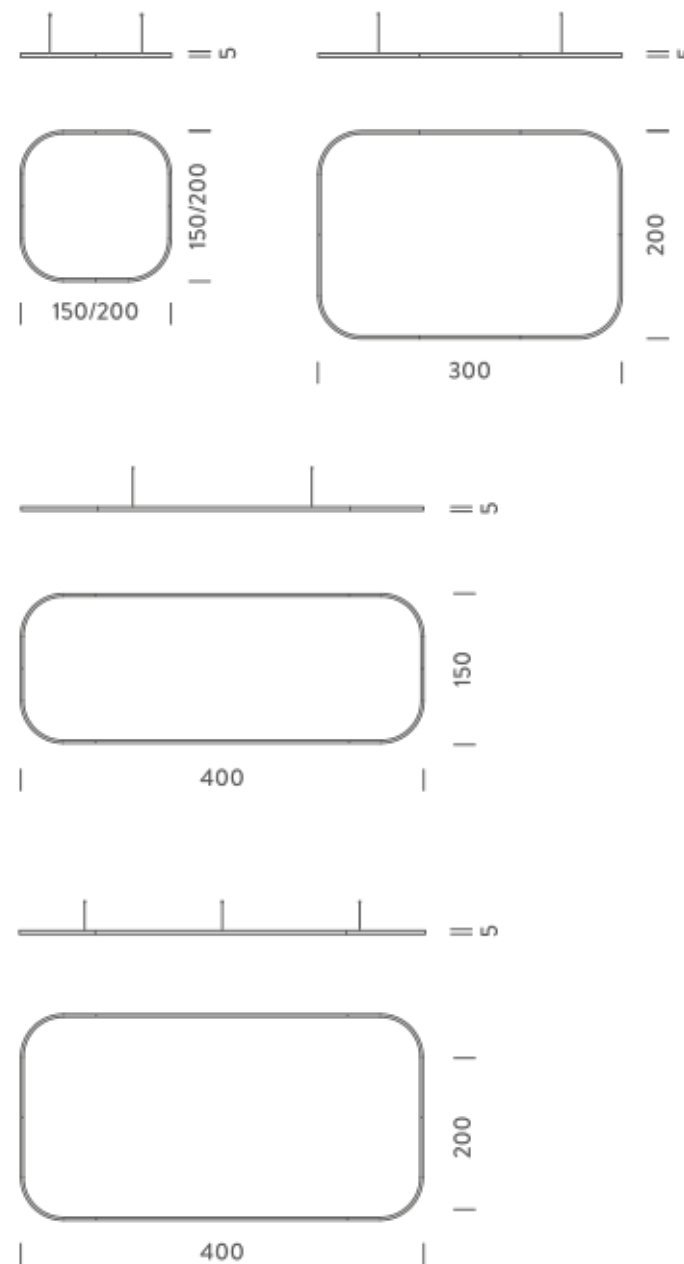

4X1,5M | UP - DOWNLIGHT - 3000K

LAMPING

Source	Linear LED
Total power	297W
Emission	Diffused orientable
Switching	DALI 1-100%
Tension	220/240V
Color temperature	3000K
Luminous flux	18204lm
Typ CRI	90
Energy class	E
IP class	40
Dimensions	400x150x5cm
Materials	Aluminium
Notes	included: 2 drivers WALIM150W24VIN, 2x dimmer interface WDIMDALIHP, 4 electrical cables 5m, 4x adjustable metal cables length 3m (including ceiling attachment). Shipped in 4 pieces
Customization options	Shapes, sizes
Accessories	Canopy, for concrete ceiling | Canopy box, 1 driver, 2 electrical cables | Ceiling plate, for false ceiling
Net lamp weight	12,1 kg

Codes

BZRQ1722G15WBO
BZRQ1722G15WNE
BZRQ1722G15WOR

PACKAGE

Package 01 Dimension: 310x110x15 cm / Gross weight: 20,1 kg

Certificazioni

NEMO^{3.000}