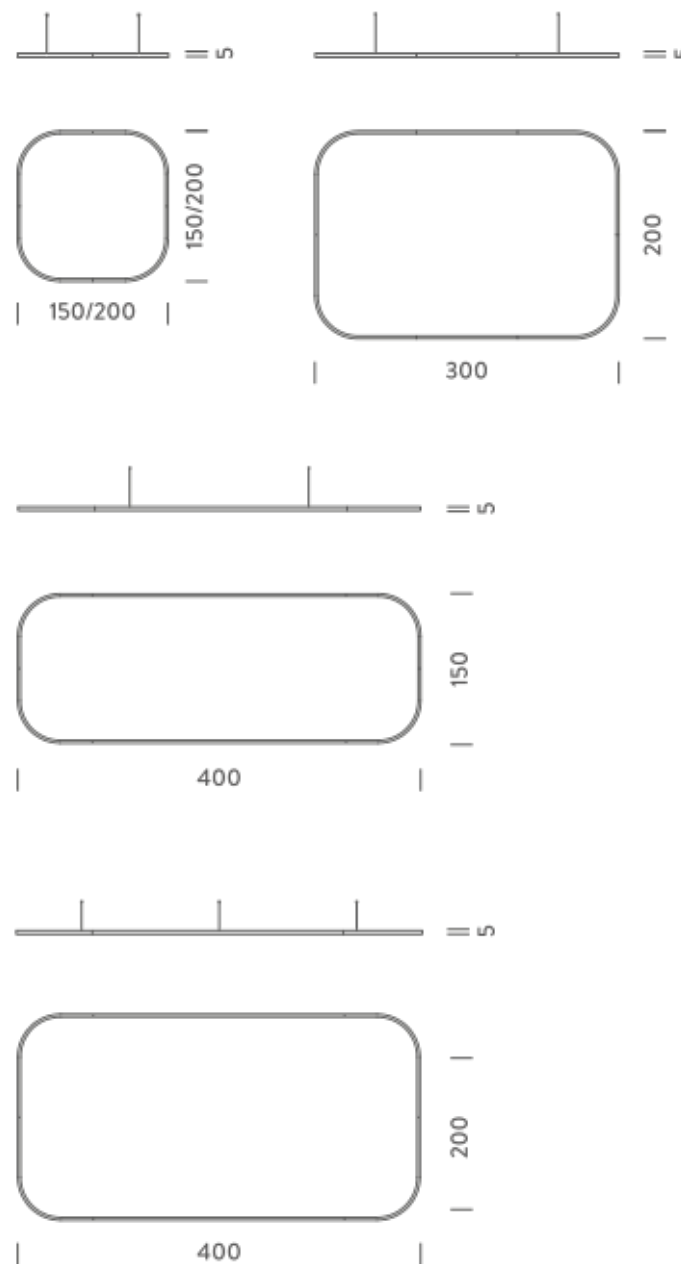

Codes

BZRQ1724G15NBO
BZRQ1724G15NNE
BZRQ1724G15NOR

PACKAGE

Package 01

Dimension: 310x110x15 cm / Gross weight: 21,2 kg

Structure

white
black
gold

Certificazioni