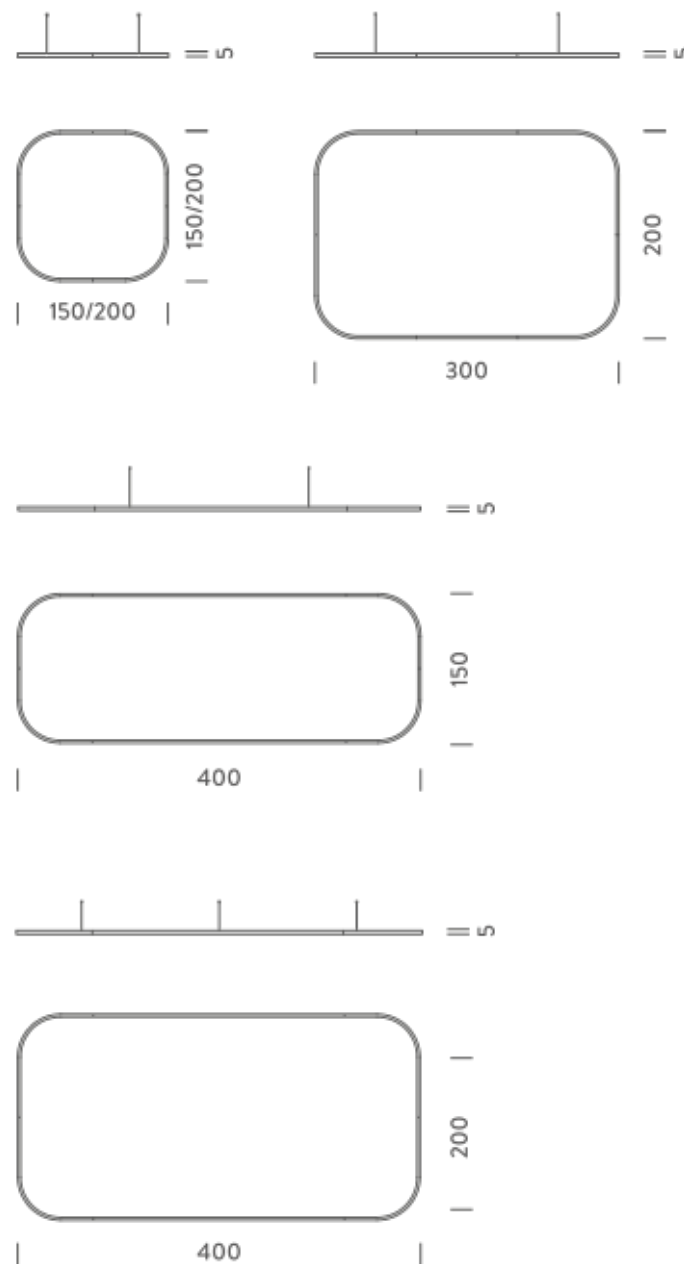

| | |
|-----------------------|--|
| Source | Linear LED |
| Total power | 163W |
| Emission | Diffused orientable |
| Switching | DALI 1-100% |
| Tension | 220/240V |
| Color temperature | 2700K |
| Luminous flux | 9430lm |
| Typ CRI | 90 |
| Energy class | E |
| IP class | 40 |
| Dimensions | 400x200x5cm |
| Materials | Aluminium |
| Notes | included: 1 driver WALIM250W24VIN, 1 dimmer interface WDIMDALIHP, 4 electrical cables 5m, 6x adjustable metal cables length 3m (including ceiling attachment). Shipped in 4 pieces |
| Customization options | Shapes, sizes |
| Accessories | Canopy, for concrete ceiling Ceiling plate, for false ceiling |
| Net lamp weight | 12,3 kg |

Codes

BZRQ1612G15DBO
BZRQ1612G15DNE
BZRQ1612G15DOR

PACKAGE

Package 01

Structure

white
black
gold

Dimension: 310x110x15 cm / Gross weight: 20,3 kg

4X2M | UP - DOWNLIGHT - 2700K