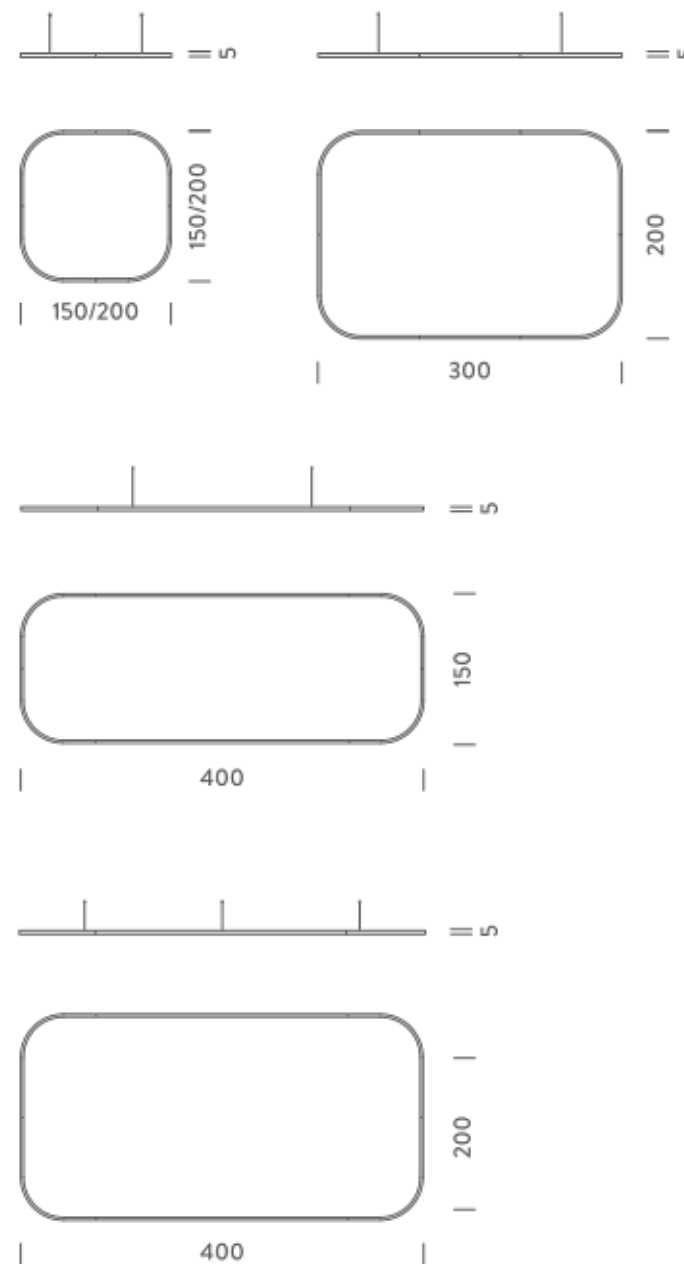

PACKAGE

Package 01

Dimension: 160x160x15 cm / Gross weight: 9,6 kg

Certificazioni

NEMO 3.000

1,5X1,5M | DOWNLIGHT - 3000K

LAMPING

| | |
|-----------------------|---|
| Source | Linear LED |
| Total power | 77W |
| Emission | Diffused orientable |
| Switching | DALI 1-100% |
| Tension | 110/240V |
| Color temperature | 3000K |
| Luminous flux | 4692lm |
| Typ CRI | 90 |
| Energy class | E |
| IP class | 40 |
| Dimensions | 150x150x5cm |
| Materials | Aluminium |
| Notes | included: 1 driver WALIMLED100/24, 1 dimmer interface WDIMDALIHP, 1 electrical cable 5m, 4x adjustable metal cables length 3m (including ceiling attachment). Shipped assembled |
| Customization options | Shapes, sizes |
| Accessories | Canopy, for concrete ceiling Canopy box, 1 driver, 1 electrical cable Ceiling plate, for false ceiling |
| Net lamp weight | 6,1 kg |

Codes

BZRQ1606G15WBO
BZRQ1606G15WNE
BZRQ1606G15WOR

PACKAGE

Package 01 Dimension: 160x160x15 cm / Gross weight: 9,6 kg

Certificazioni

NEMO^{3.000}

1,5X1,5M | UP - DOWNLIGHT - 3000K

LAMPING

| | |
|-----------------------|---|
| Source | Linear LED |
| Total power | 154W |
| Emission | Diffused orientable |
| Switching | DALI 1-100% |
| Tension | 220/240V |
| Color temperature | 3000K |
| Luminous flux | 9384lm |
| Typ CRI | 90 |
| Energy class | E |
| IP class | 40 |
| Dimensions | 150x150x5cm |
| Materials | Aluminium |
| Notes | included: 1 driver WALIM250W24VIN, 1 dimmer interface WDIMDALIHP, 1 electrical cable 5m, 4x adjustable metal cables length 3m (including ceiling attachment). Shipped assembled |
| Customization options | Shapes, sizes |
| Accessories | Canopy, for concrete ceiling Canopy box, 1 driver, 1 electrical cable Ceiling plate, for false ceiling |
| Net lamp weight | 6,1 kg |