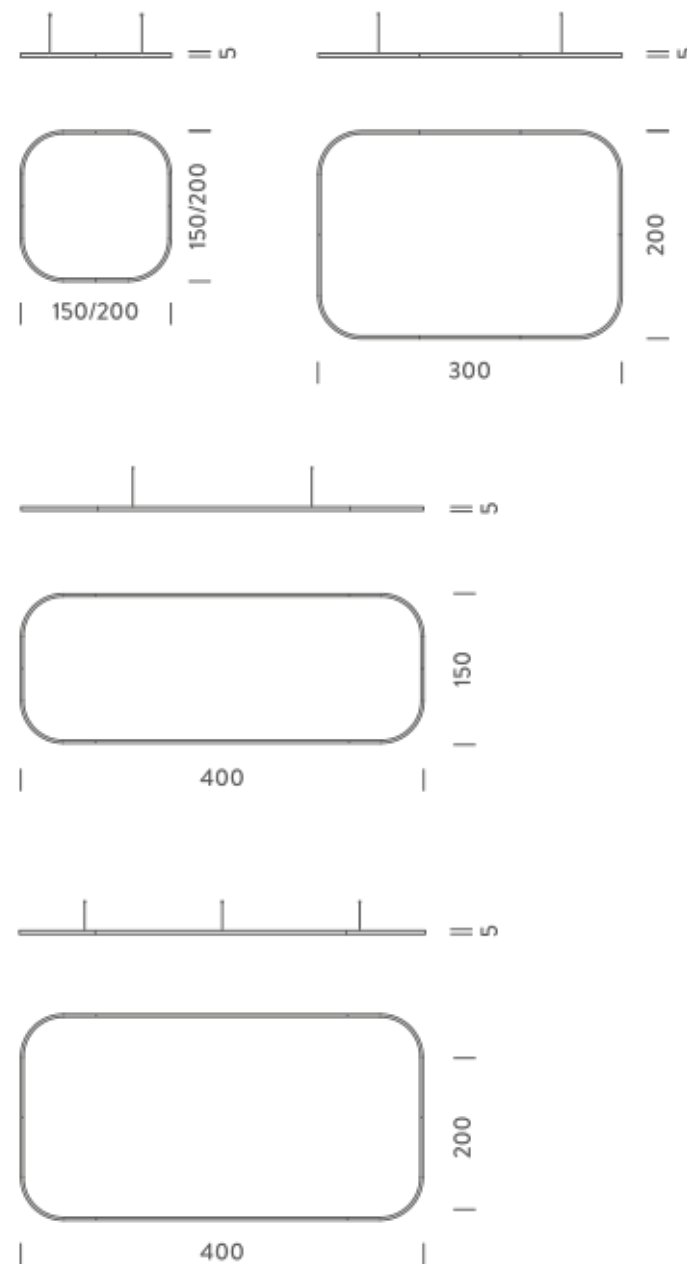

| | |
|-----------------------|---|
| Source | Linear LED |
| Total power | 154W |
| Emission | Diffused orientable |
| Switching | DALI 1-100% |
| Tension | 220/240V |
| Color temperature | 3000K |
| Luminous flux | 9384lm |
| Typ CRI | 90 |
| Energy class | E |
| IP class | 40 |
| Dimensions | 150x150x5cm |
| Materials | Aluminium |
| Notes | included: 1 driver WALIM250W24VIN, 1 dimmer interface WDIMDALIHP, 1 electrical cable 5m, 4x adjustable metal cables length 3m (including ceiling attachment). Shipped assembled |
| Customization options | Shapes, sizes |
| Accessories | Canopy, for concrete ceiling Canopy box, 1 driver, 1 electrical cable Ceiling plate, for false ceiling |
| Net lamp weight | 6,1 kg |

PACKAGE

Package 01

Dimension: 160x160x15 cm / Gross weight: 9,6 kg

Certificazioni

NEMO 3.000

2X2M | DOWNLIGHT - 2700KE

LAMPING

| | |
|-----------------------|---|
| Source | Linear LED |
| Total power | 105W |
| Emission | Diffused orientable |
| Switching | DALI 1-100% |
| Tension | 220/240V |
| Color temperature | 2700K |
| Luminous flux | 6098lm |
| Typ CRI | 90 |
| Energy class | E |
| IP class | 40 |
| Dimensions | 200x200x5cm |
| Materials | Aluminium |
| Notes | included: 1 driver WALIM150W24VIN, 1 dimmer interface WDIMDALIHP, 1 electrical cable 5m, 4x adjustable metal cables length 3m (including ceiling attachment). Shipped in 2 pieces |
| Customization options | Shapes, sizes |
| Accessories | Canopy, for concrete ceiling Canopy box, 1 driver, 1 electrical cable Ceiling plate, for false ceiling |
| Net lamp weight | 7,8 kg |