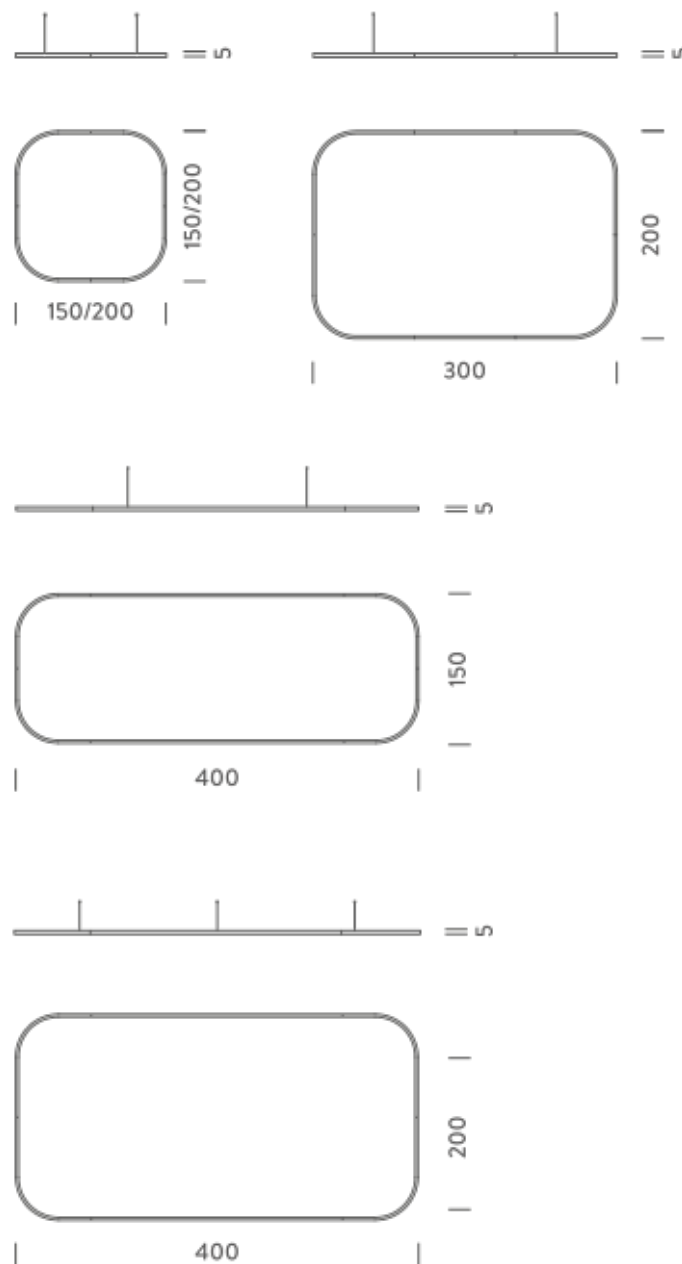

| | |
|-------------------|---------------------|
| Source | Linear LED |
| Total power | 154W |
| Emission | Diffused orientable |
| Switching | DALI 1-100% |
| Tension | 220/240V |
| Color temperature | 2700K |
| Luminous flux | 8863lm |
| Typ CRI | 90 |
| Energy class | E |
| IP class | 40 |
| Dimensions | 150x150x5cm |
| Materials | Aluminium |
| Notes | |

| | |
|-----------------------|---|
| Source | Linear LED |
| Total power | 154W |
| Emission | Diffused orientable |
| Switching | DALI 1-100% |
| Tension | 220/240V |
| Color temperature | 3000K |
| Luminous flux | 9384lm |
| Typ CRI | 90 |
| Energy class | E |
| IP class | 40 |
| Dimensions | 150x150x5cm |
| Materials | Aluminium |
| Notes | included: 1 driver WALIM250W24VIN, 1 dimmer interface WDIMDALIHP, 1 electrical cable 5m, 4x adjustable metal cables length 3m (including ceiling attachment). Shipped assembled |
| Customization options | Shapes, sizes |
| Accessories | Canopy, for concrete ceiling Canopy box, 1 driver, 1 electrical cable Ceiling plate, for false ceiling |
| Net lamp weight | 6,1 kg |

Codes

BZRQ1720G15DBO
BZRQ1720G15DNE
BZRQ1720G15DOR

PACKAGE

Package 01

Structure

white
black
gold

Dimension: 310x110x15 cm / Gross weight: 18,7 kg

Certificazioni