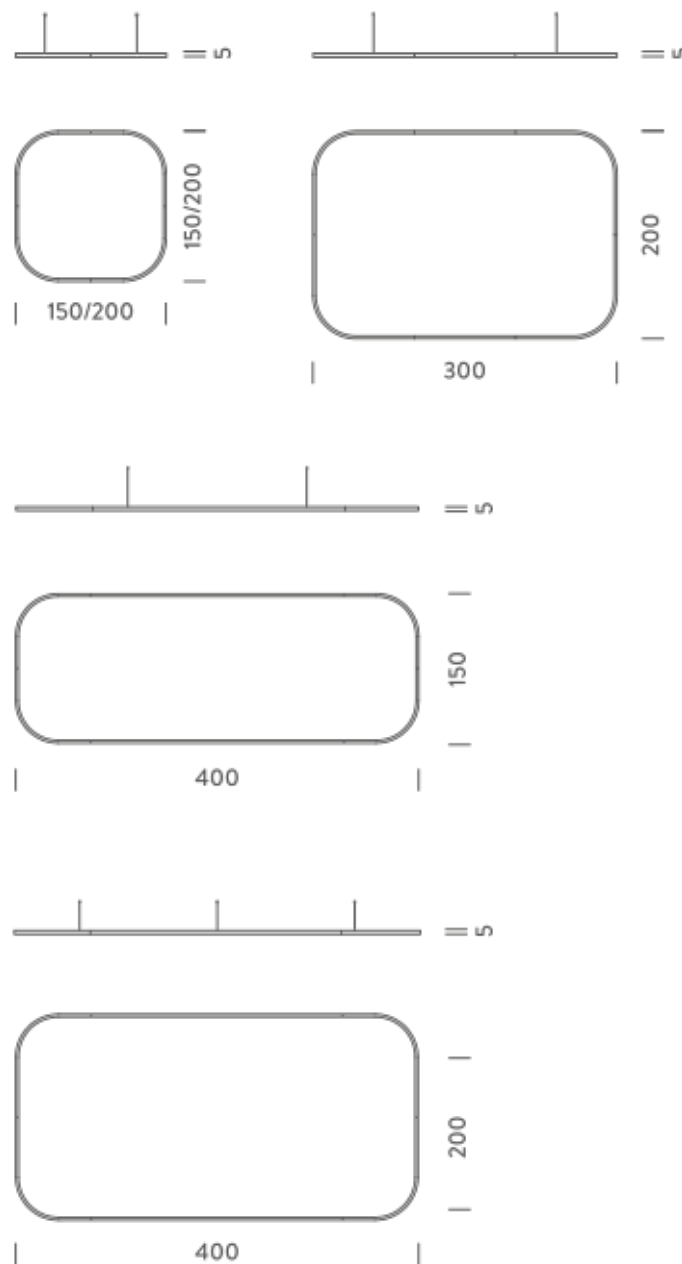

| | |
|-------------------|---------------------|
| Source | Linear LED |
| Total power | 154W |
| Emission | Diffused orientable |
| Switching | DALI 1-100% |
| Tension | 220/240V |
| Color temperature | 2700K |
| Luminous flux | 8863lm |
| Typ CRI | 90 |
| Energy class | E |
| IP class | 40 |
| Dimensions | 150x150x5cm |
| Materials | Aluminium |
| Notes | |

| | |
|-----------------------|---|
| Source | Linear LED |
| Total power | 154W |
| Emission | Diffused orientable |
| Switching | DALI 1-100% |
| Tension | 220/240V |
| Color temperature | 3000K |
| Luminous flux | 9384lm |
| Typ CRI | 90 |
| Energy class | E |
| IP class | 40 |
| Dimensions | 150x150x5cm |
| Materials | Aluminium |
| Notes | included: 1 driver WALIM250W24VIN, 1 dimmer interface WDIMDALIHP, 1 electrical cable 5m, 4x adjustable metal cables length 3m (including ceiling attachment). Shipped assembled |
| Customization options | Shapes, sizes |
| Accessories | Canopy, for concrete ceiling Canopy box, 1 driver, 1 electrical cable Ceiling plate, for false ceiling |
| Net lamp weight | 6,1 kg |

Codes

BZRQ1610G15DBO
BZRQ1610G15DNE
BZRQ1610G15DOR

PACKAGE

Package 01

Structure

white
black
gold

Dimension: 310x110x15 cm / Gross weight: 17,9 kg

Certificazioni