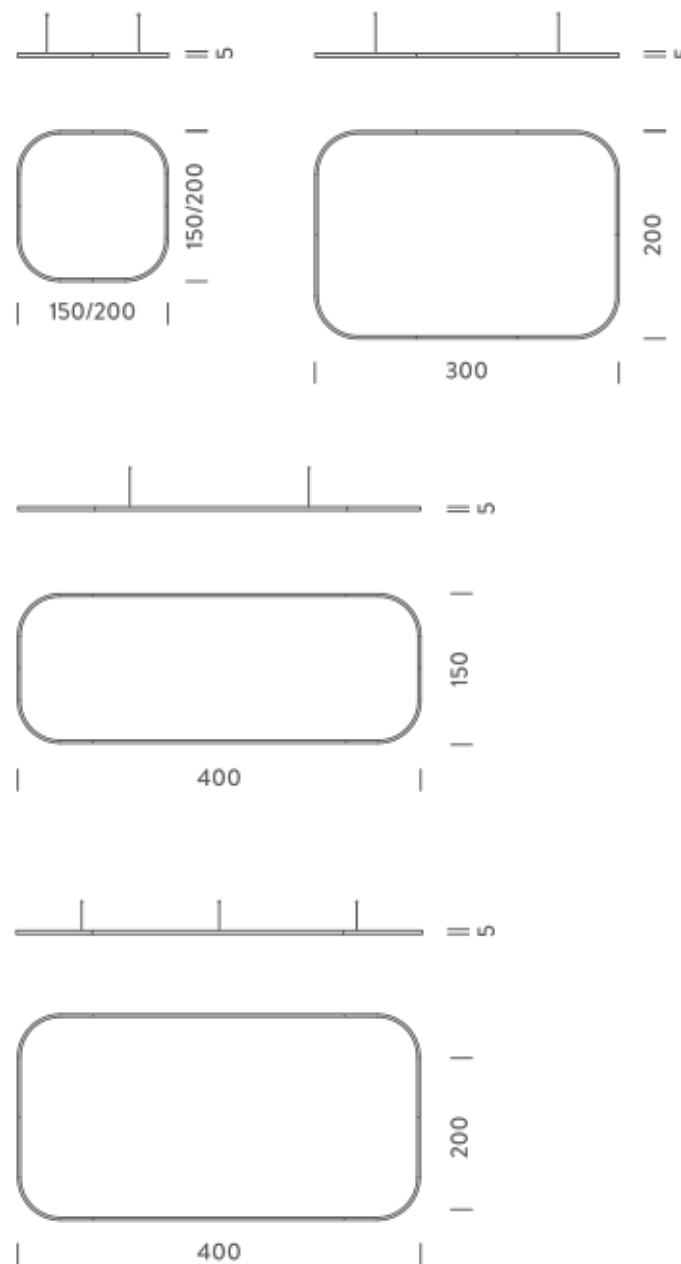

Codes

BZRQ1612G15WBO
BZRQ1612G15WNE
BZRQ1612G15WOR

PACKAGE

Package 01

Structure

white
black
gold

Dimension: 310x110x15 cm / Gross weight: 20,3 kg

Certificazioni