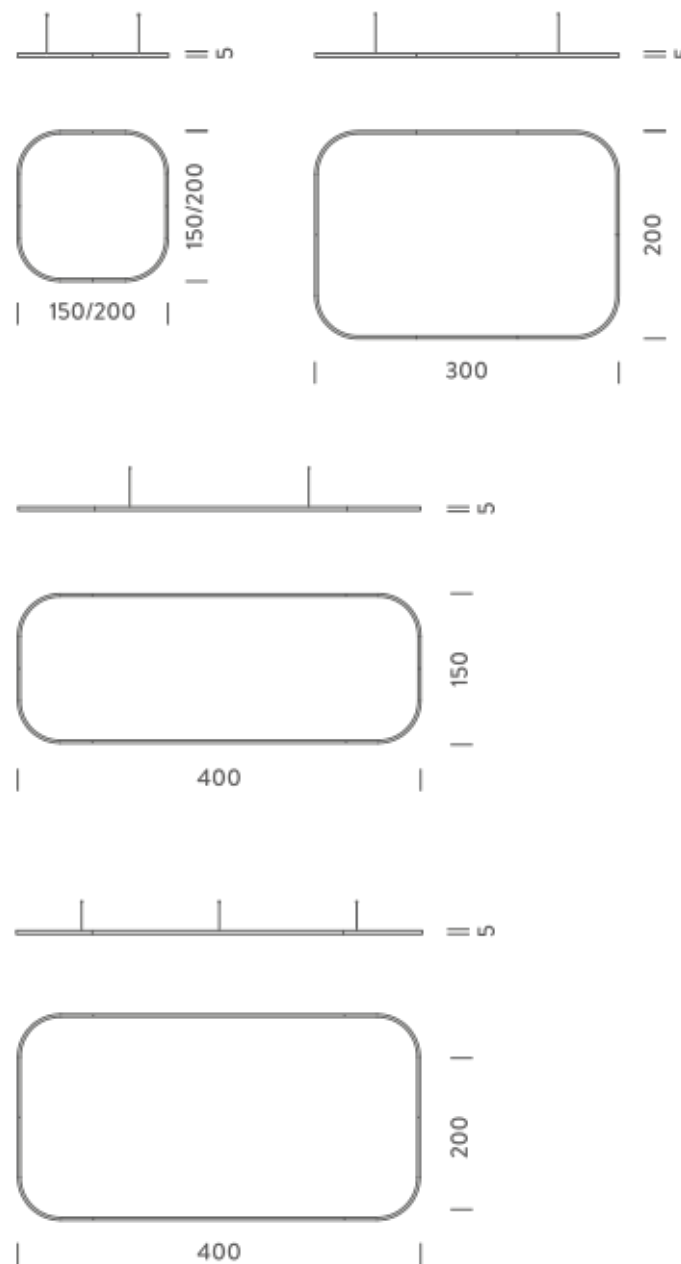

| | |
|-------------------|---------------------|
| Source | Linear LED |
| Total power | 154W |
| Emission | Diffused orientable |
| Switching | DALI 1-100% |
| Tension | 220/240V |
| Color temperature | 2700K |
| Luminous flux | 8863lm |
| Typ CRI | 90 |
| Energy class | E |
| IP class | 40 |
| Dimensions | 150x150x5cm |
| Materials | Aluminium |
| Notes | |

| | |
|-----------------------|---|
| Source | Linear LED |
| Total power | 154W |
| Emission | Diffused orientable |
| Switching | DALI 1-100% |
| Tension | 220/240V |
| Color temperature | 3000K |
| Luminous flux | 9384lm |
| Typ CRI | 90 |
| Energy class | E |
| IP class | 40 |
| Dimensions | 150x150x5cm |
| Materials | Aluminium |
| Notes | included: 1 driver WALIM250W24VIN, 1 dimmer interface WDIMDALIHP, 1 electrical cable 5m, 4x adjustable metal cables length 3m (including ceiling attachment). Shipped assembled |
| Customization options | Shapes, sizes |
| Accessories | Canopy, for concrete ceiling Canopy box, 1 driver, 1 electrical cable Ceiling plate, for false ceiling |
| Net lamp weight | 6,1 kg |

Codes

BZRQ1608G15WBO
BZRQ1608G15WNE
BZRQ1608G15WOR

PACKAGE

Package 01 Dimension: 210x110x15 cm / Gross weight: 13,2 kg

Certificazioni

NEMO^{3,000}

2X2M | UP - DOWNLIGHT - 3000K

LAMPING

| | |
|-----------------------|--|
| Source | Linear LED |
| Total power | 211W |
| Emission | Diffused orientable |
| Switching | DALI 1-100% |
| Tension | 220/240V |
| Color temperature | 3000K |
| Luminous flux | 12912lm |
| Typ CRI | 90 |
| Energy class | E |
| IP class | 40 |
| Dimensions | 200x200x5cm |
| Materials | Aluminium |
| Notes | included: 1 driver WALIM250W24VIN, 1 dimmer interface WDIMDALIHP, 2 electrical cables 5m, 4x adjustable metal cables length 3m (including ceiling attachment). Shipped in 2 pieces |
| Customization options | Shapes, sizes |
| Accessories | Canopy, for concrete ceiling Canopy box, 1 driver, 2 electrical cables Ceiling plate, for false ceiling |
| Net lamp weight | 8,1 kg |