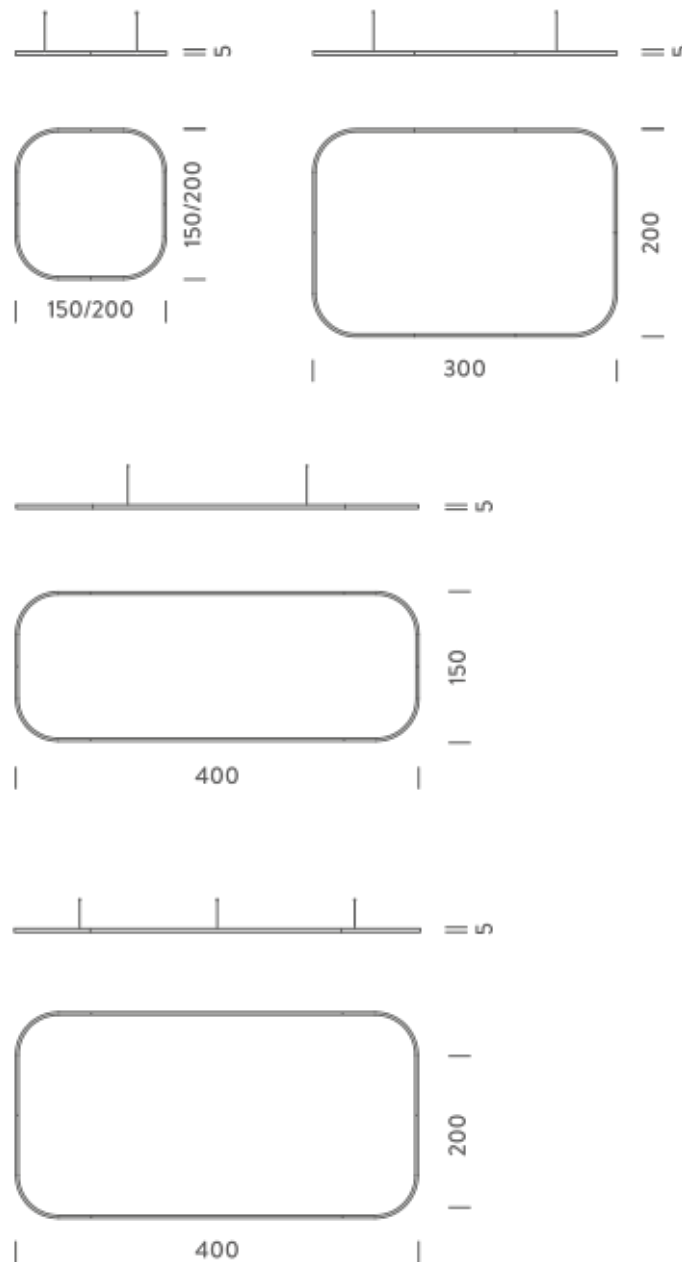

| | |
|-----------------------|---|
| Source | Linear LED |
| Total power | 154W |
| Emission | Diffused orientable |
| Switching | DALI 1-100% |
| Tension | 220/240V |
| Color temperature | 3000K |
| Luminous flux | 9384lm |
| Typ CRI | 90 |
| Energy class | E |
| IP class | 40 |
| Dimensions | 150x150x5cm |
| Materials | Aluminium |
| Notes | included: 1 driver WALIM250W24VIN, 1 dimmer interface WDIMDALIHP, 1 electrical cable 5m, 4x adjustable metal cables length 3m (including ceiling attachment). Shipped assembled |
| Customization options | Shapes, sizes |
| Accessories | Canopy, for concrete ceiling Canopy box, 1 driver, 1 electrical cable Ceiling plate, for false ceiling |
| Net lamp weight | 6,1 kg |

Codes

BZRQ1608G15DBO
BZRQ1608G15DNE
BZRQ1608G15DOR

PACKAGE

Package 01 Dimension: 210x110x15 cm / Gross weight: 13,2 kg

Certificazioni

NEMO^{3.000}

2X2M | UP - DOWNLIGHT - 2700K

LAMPING