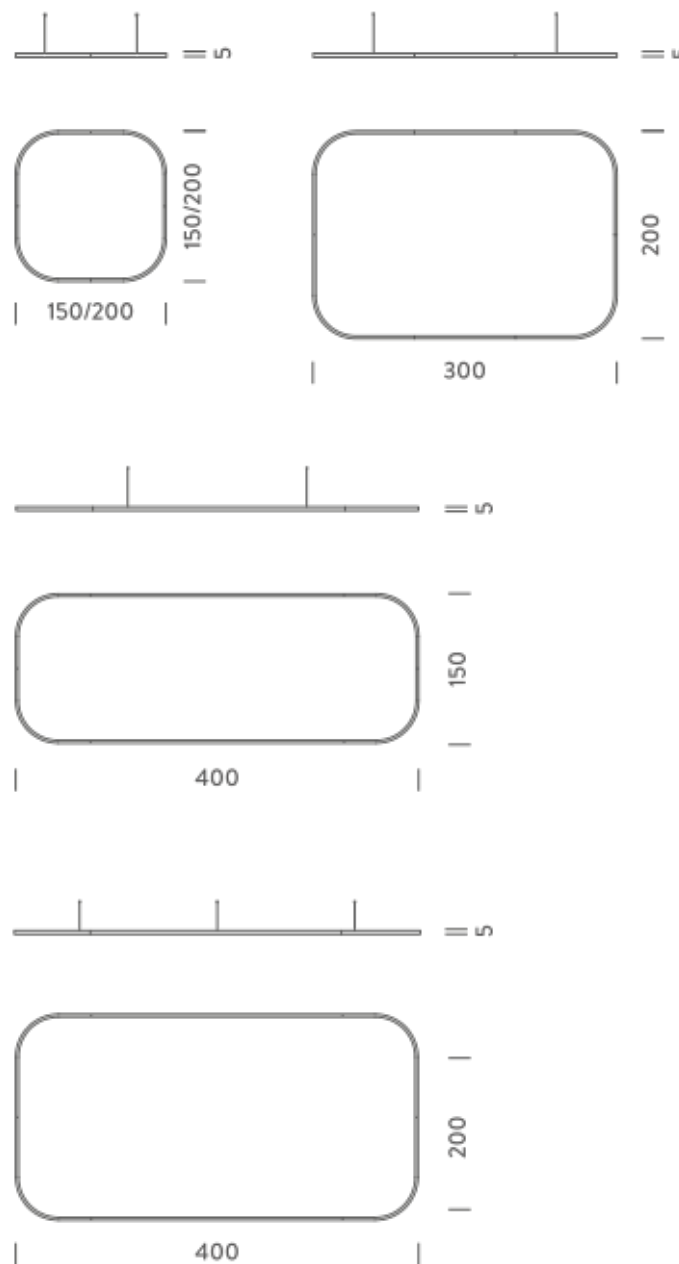

3X2M | UP - DOWNLIGHT - 4000K

LAMPING

Source	Linear LED
Total power	268W
Emission	Diffused orientable
Switching	DALI 1-100%
Tension	220/240V
Color temperature	4000K
Luminous flux	18267lm
Typ CRI	90
Energy class	D
IP class	40
Dimensions	300x200x5cm
Materials	Aluminium
Notes	included: 2 drivers WALIM150W24VIN, 2x dimmer interface WDIMDALIHP, 2 electrical cables 5m, 4x adjustable metal cables length 3m (including ceiling attachment). Shipped in 2 pieces
Customization options	Shapes, sizes
Accessories	Canopy, for concrete ceiling | Ceiling plate, for false ceiling
Net lamp weight	10,7 kg

Codes

BZRQ1720G15NBO

BZRQ1720G15NNE

BZRQ1720G15NOR

PACKAGE

Package 01

Dimension: 310x110x15 cm / Gross weight: 18,7 kg

Certificazioni

Structure

white

black

gold