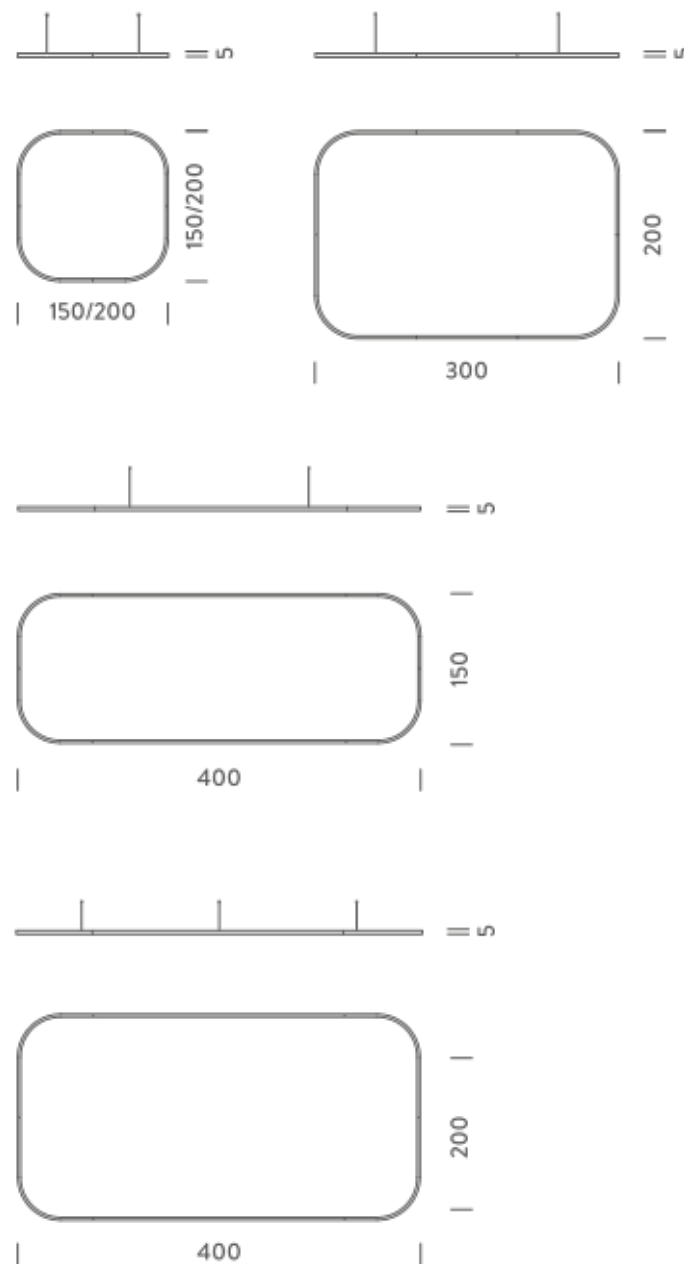

| | |
|-------------------|---------------------|
| Source | Linear LED |
| Total power | 154W |
| Emission | Diffused orientable |
| Switching | DALI 1-100% |
| Tension | 220/240V |
| Color temperature | 2700K |
| Luminous flux | 8863lm |
| Typ CRI | 90 |
| Energy class | E |
| IP class | 40 |
| Dimensions | 150x150x5cm |
| Materials | Aluminium |
| Notes | |

Accessories

Canopy, for concrete ceiling | Canopy box, 1 driver, 1 electrical cable | Ceiling plate, for false ceiling

Net lamp weight

6,1 kg

Codes

BZRQ1712G15DBO
BZRQ1712G15DNE
BZRQ1712G15DOR

Structure

white
black
gold

PACKAGE

Package 01

Dimension: 160x160x15 cm / Gross weight: 9,6 kg

Certificazioni

NEMO 3.000

1,5X1,5M | DOWNLIGHT - 3000K

LAMPING

| | |
|-----------------------|---|
| Source | Linear LED |
| Total power | 77W |
| Emission | Diffused orientable |
| Switching | DALI 1-100% |
| Tension | 110/240V |
| Color temperature | 3000K |
| Luminous flux | 4692lm |
| Typ CRI | 90 |
| Energy class | E |
| IP class | 40 |
| Dimensions | 150x150x5cm |
| Materials | Aluminium |
| Notes | included: 1 driver WALIMLED100/24, 1 dimmer interface WDIMDALIHP, 1 electrical cable 5m, 4x adjustable metal cables length 3m (including ceiling attachment). Shipped assembled |
| Customization options | Shapes, sizes |
| Accessories | Canopy, for concrete ceiling Canopy box, 1 driver, 1 electrical cable Ceiling plate, for false ceiling |
| Net lamp weight | 6,1 kg |