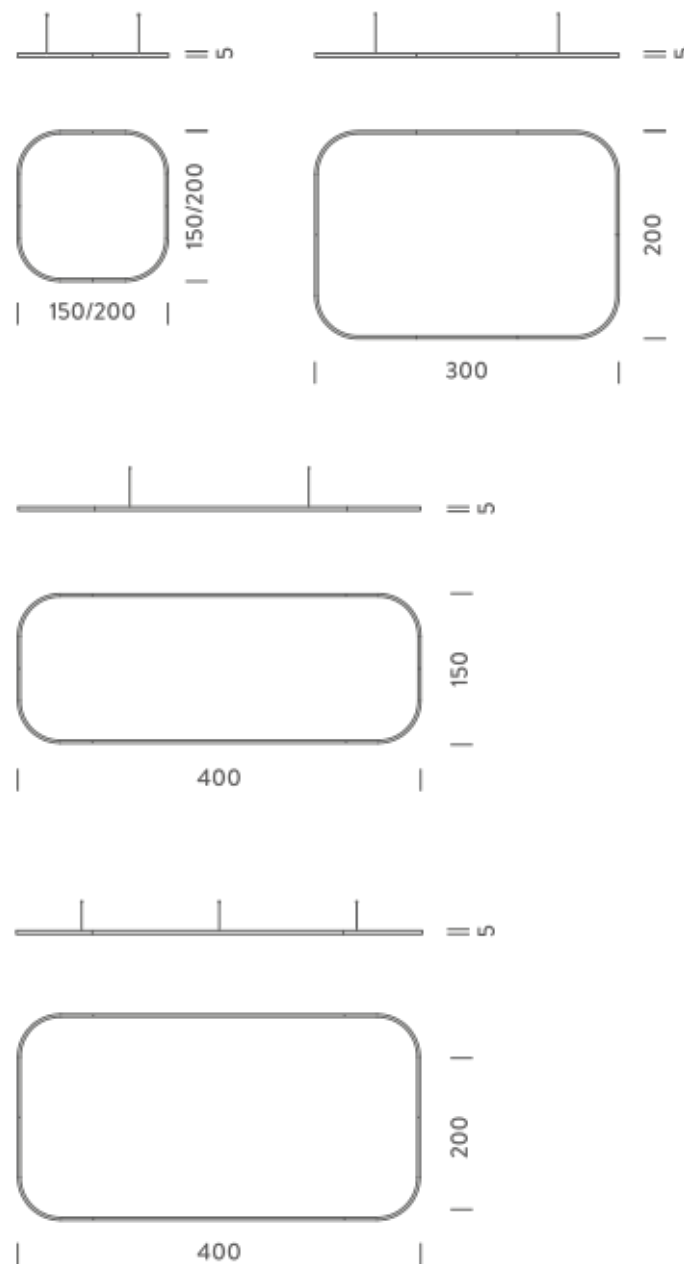

PACKAGE

Package 01

Dimension: 160x160x15 cm / Gross weight: 9,6 kg

Certificazioni

NEMO 3.000

1,5X1,5M | DOWNLIGHT - 3000K

LAMPING

| | |
|-----------------------|---|
| Source | Linear LED |
| Total power | 77W |
| Emission | Diffused orientable |
| Switching | DALI 1-100% |
| Tension | 110/240V |
| Color temperature | 3000K |
| Luminous flux | 4692lm |
| Typ CRI | 90 |
| Energy class | E |
| IP class | 40 |
| Dimensions | 150x150x5cm |
| Materials | Aluminium |
| Notes | included: 1 driver WALIMLED100/24, 1 dimmer interface WDIMDALIHP, 1 electrical cable 5m, 4x adjustable metal cables length 3m (including ceiling attachment). Shipped assembled |
| Customization options | Shapes, sizes |
| Accessories | Canopy, for concrete ceiling Canopy box, 1 driver, 1 electrical cable Ceiling plate, for false ceiling |
| Net lamp weight | 6,1 kg |

| | |
|-----------------------|---|
| Source | Linear LED |
| Total power | 154W |
| Emission | Diffused orientable |
| Switching | DALI 1-100% |
| Tension | 220/240V |
| Color temperature | 3000K |
| Luminous flux | 9384lm |
| Typ CRI | 90 |
| Energy class | E |
| IP class | 40 |
| Dimensions | 150x150x5cm |
| Materials | Aluminium |
| Notes | included: 1 driver WALIM250W24VIN, 1 dimmer interface WDIMDALIHP, 1 electrical cable 5m, 4x adjustable metal cables length 3m (including ceiling attachment). Shipped assembled |
| Customization options | Shapes, sizes |
| Accessories | Canopy, for concrete ceiling Canopy box, 1 driver, 1 electrical cable Ceiling plate, for false ceiling |
| Net lamp weight | 6,1 kg |

Codes

BZRQ1712G15WBO
BZRQ1712G15WNE
BZRQ1712G15WOR

PACKAGE

Package 01

Structure

white
black
gold

Dimension: 160x160x15 cm / Gross weight: 9,6 kg

Certificazioni