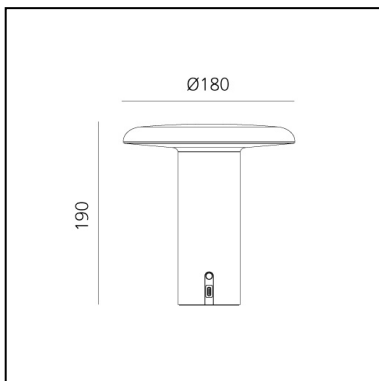

The head controls the diffused emission with the optical element on its lower surface.

The emission can be adjusted to 3 different brightness settings to support multiple activities and create different ambiances.

20 hours of freedom from the main electricity supply make it an ideal solution for the flexible interpretation of personal light in private and public places.

FEATURES

- Product Code: **0151040A**
- Colour: **Varnished black**
- Installation: **Table**
- Series: **Design Collection**
- design by: **Foster + Partners Industrial Design**

DIMENSIONS

- Height: **190 mm**
- Diameter: **180 mm**

LUMINAIRE

- Watt: **2,5W**
- Delivered lumen output: **120lm**
- CCT: **3000K**
- Efficiency: **38%**
- Efficacy: **60.17lm/W**
- CRI: **90**