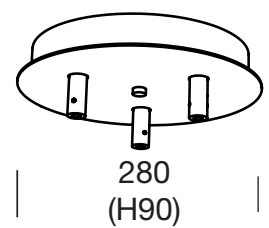

**TRIBES GLOBE BASE 3**

VOLTAGE	230V
CLASS	1

**\*CHOOSE 1 TRIBES ARM**

**\*CHOOSE 2 (DIFFERENT) TRIBES ARM**

**\*CHOOSE 3 DIFFERENT TRIBES ARM**

**ORDER CODE H15**

BLACK	T98H1HZL
WHITE	T98H1HWL

**ORDER CODE**

BLACK	T98H3HZL
WHITE	T98H3HWL

**ORDER CODE**

BLACK	T98H2HZL
WHITE	T98H2HWL

**TRIBES GLOBE HEIGHT 1 - 60CM**

LAMP TYPE	RETROFIT LED
FITTING	G9
WATTAGE	3x5W
VOLTAGE	230V
CLASS	1

**ORDER CODE**

BLACK	T98SP1HZL
WHITE	T98SP1HWL
BLACK/BRASS	T98SP1HZLLB
WHITE/BRASS	T98SP1HWLLB

**TRIBES GLOBE HEIGHT 2 - 70CM**

LAMP TYPE	RETROFIT LED
FITTING	G9
WATTAGE	3x5W
VOLTAGE	230V
CLASS	1

**ORDER CODE**

BLACK	T98SP2HZL
WHITE	T98SP2HWL
BLACK/BRASS	T98SP2HZLLB
WHITE/BRASS	T98SP2HWLLB

**TRIBES GLOBE HEIGHT 3 - 80CM**

**ORDER CODE**

BLACK	T98SP4HZL
WHITE	T98SP4HWL
BLACK/BRASS	T98SP4HZLLB
WHITE/BRASS	T98SP4HWLLB

**TRIBES GLOBE HEIGHT 5 - 110CM**

LAMP TYPE	RETROFIT LED
FITTING	G9
WATTAGE	3x5W
VOLTAGE	230V
CLASS	1

**ORDER CODE**