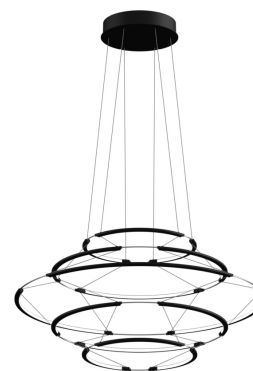

DROP 5

Arihiro Miyake

Instinct and constant design diligence in a collection that is the outcome of a sophisticated lighting engineering. A clear lines chandelier combined with an extremely slim aluminium structure for a soft echo of strong and diffused light. Each profile and connector is linked through a miniaturised connection for a unique result of suspended lightness.

2700K

LAMPING

Source	linear LED
Total power	35W
Emission	diffused
Switching	1-10V
Tension	110-240V
Color temperature	2700K
Luminous flux	3350lm (nominal flux)
Typ CRI	90
Dimensions	ø70x33
Notes	total height 33cm, cable length 2,5m, TRIAC VERSION on request
Net lamp weight	1,5kg kg