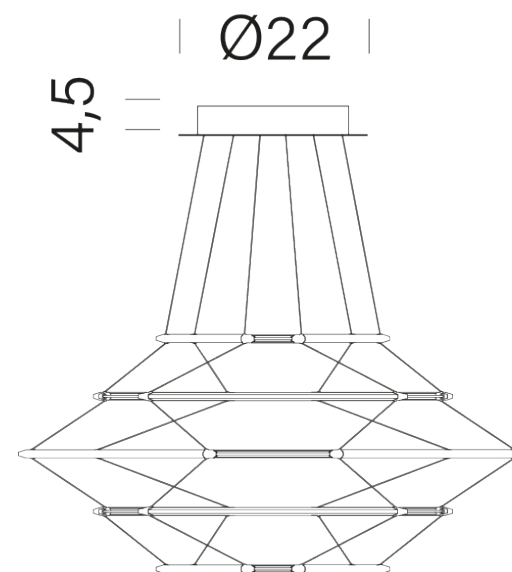

2700K

LAMPING

Source	linear LED
Total power	35W
Emission	diffused
Switching	1-10V
Tension	110-240V
Color temperature	2700K
Luminous flux	3350lm (nominal flux)
Typ CRI	90
Dimensions	ø70x33
Notes	total height 33cm, cable length 2,5m, TRIAC VERSION on request
Net lamp weight	1,5kg kg

Codes

DRP LNN 51
DRP LDD 51
DRP LGG 51

Structure

black
satin silver
satin gold

PACKAGE

Package 01

Dimension: 110X110X60 cm

Certificazioni

70

33±2

DROP 5 - 2 / 2