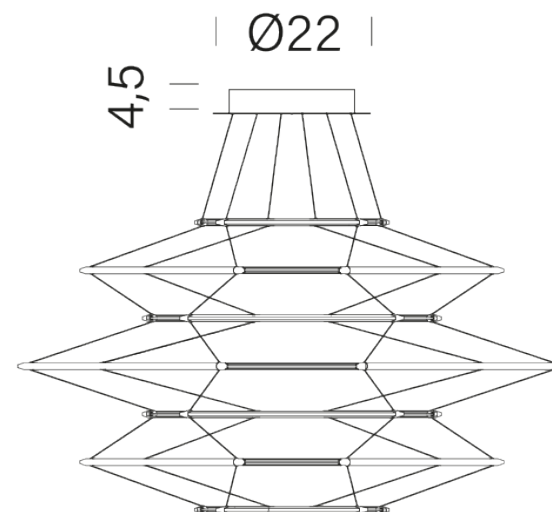

2700K

LAMPING

Source	linear LED
Total power	60W
Emission	diffused
Switching	1-10V
Tension	110-240V
Color temperature	2700K
Luminous flux	5700lm (nominal flux)
Typ CRI	90
Dimensions	ø90x50
Notes	total height 50cm, cable length 2,5m, TRIAC VERSION on request
Net lamp weight	1,5kg kg

Codes

DRP LNN 52
DRP LDD 52
DRP LGG 52

Structure

black
satin silver
satin gold

PACKAGE

Package 01

Dimension: 110X110X60 cm

Certificazioni

90

50±2