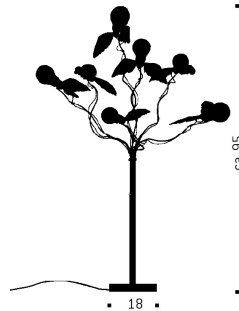

Birdie's Busch  
INGO MAURER UND TEAM 2010/2017

Metal, goose-feather wings, seven LED-bulbs.

**Light source**

With 7 LED bulbs, 7 x 1,5 W, 700 lm, 2600 K, 15000 h, CRI >95, EEC G (A-G), dimmable (dimmer not included)

**Technical data**

For 220 - 240 or 110 - 130 volts, secondary output 12 volts AC.

**More info**

Cable with switch. Available from end of September 2018.

INGO MAURER