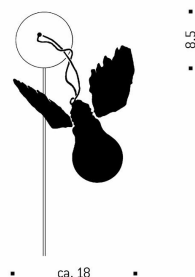

Lucellino Wall
INGO MAURER 1992/2017/2022

The wall lamp Lucellino Wall is an Ingo Maurer classic. The light bulb with little wings absolutely embodies the characteristics that define Ingo Maurer: Poetry, humour and technology and illuminates every room with charm. The light source of the Lucellino Wall is completely new; the Ambient light source. The in-house developed lamp is the modern alternative to the halogen lamp: Ambient is very similar to the light quality of a halogen lamp. Lucellino Wall is now available with the wonderful dim-to-warm Ambient lamp.

Technical data

125 - 230 V. Available with cord transformer with slider (cable length 400 cm) or without transformer for recessed box (transformer required), infinitely dimmable.

More info

Not suited for rooms with high humidity. Complete with bulb.