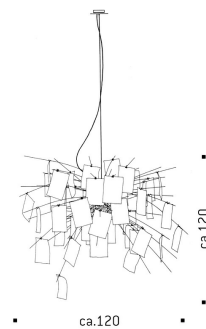

**Zettel'z Laughing Buddha**  
INGO MAURER AND TEAM 2018

Japanese, stainless steel, heatresistant satin-frosted glass. In Zettel'z Laughing Buddha, Ingo Maurer again expresses his fascination with Chinese porcelain figures, which he also used for special versions of Porca Miseria. The Laughing Buddha figures were photographed in Munich for this limited edition of 200 pieces. With 80 sheets made of Japanese paper, printed on two sides. Japanese paper DIN A5, stainless steel, heatresistant satin-frosted glass.

**Light source**

Two sockets E27, max. 250 W / 75 W, compatible with bulbs of the energy classes EEC A-G. Also works with LED light sources.

**Technical data**

For 100 - 240 volts.

**More info**

Available since middle of May 2018.