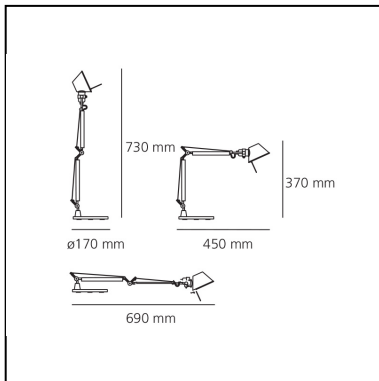

Tolomeo Micro Table - Anodized blue - Body Lamp

Michele De Lucchi
Giancarlo Fassina

IP20    

LUMINAIRE *

- Watt: **5W**
- Voltage: **220V-240V**
- Delivered lumen output: **267lm**
- Efficiency: **57%**
- Efficacy: **53.33lm/W**
- CRI: **80**

DIMENSIONS

- Length: **450 mm**
- Height: **370 mm**
- Base Diameter: **170 mm**
- Max Extension Height: **730 mm**
- Max Extension Length: **690 mm**

SOURCES NOT INCLUDED

- Category: **LED RETROFIT**
- Number: **1**
- Watt: **4W**
- Socket: **E14**