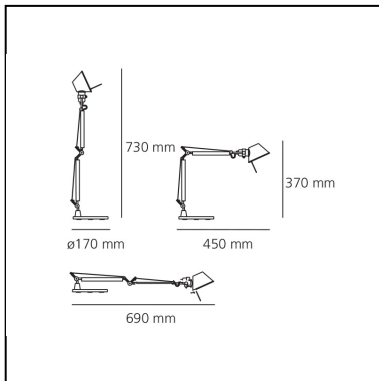

Tolomeo Micro Table - Anodized orange - Body Lamp

Michele De Lucchi
Giancarlo Fassina

IP20    

LUMINAIRE *

- Watt: **5W**
- Voltage: **220V-240V**
- Delivered lumen output: **267lm**
- Efficiency: **57%**
- Efficacy: **53.33lm/W**
- CRI: **80**

DIMENSIONS

- Length: **450 mm**
- Height: **370 mm**
- Base Diameter: **170 mm**
- Max Extension Height: **730 mm**
- Max Extension Length: **690 mm**

SOURCES NOT INCLUDED

- Category: **LED RETROFIT**
- Number: **1**
- Watt: **4W**
- Socket: **E14**