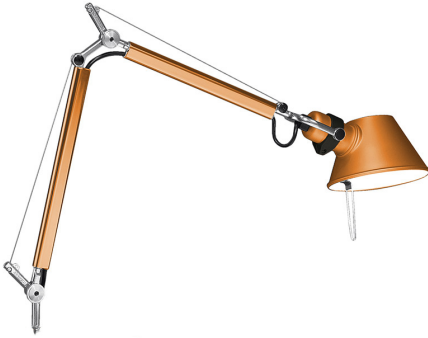

Tolomeo Micro Table - Anodized orange - Body Lamp

Michele De Lucchi
Giancarlo Fassina

IP20    

LUMINAIRE *

- Watt: **5W**
- Voltage: **220V-240V**
- Delivered lumen output: **267lm**
- Efficiency: **57%**
- Efficacy: **53.33lm/W**
- CRI: **80**

Notes

Interchangeable support: table base, clamp, desk fixed support and twin support that allows two independent lamp units to be fitted. Possibility to mount LED source on E14 Socket. Complete lamp consists of body lamp + accessories

The design of the Tolomeo is characterized by clean and minimalist lines, with a structure made of aluminum. This material gives the lamp not only a modern and sophisticated look but also remarkable lightness and robustness. The lamp head, adjustable in all directions, is equipped with a stamped aluminum reflector that ensures uniform light distribution, making it ideal for various lighting needs.

One of the distinctive elements of the Tolomeo is its articulated arm system. Thanks to an innovative spring mechanism, the lamp can be easily adjusted in height and tilt, ensuring great flexibility of use. This makes it perfect both as a desk lamp, to illuminate the work surface, and as a reading or table lamp, to create cozy and relaxing atmospheres.