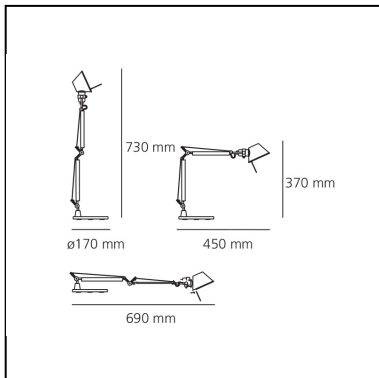

## LUMINAIRE \*

- Watt: **5W**
- Voltage: **220V-240V**
- Delivered lumen output: **267lm**
- Efficiency: **57%**
- Efficacy: **53.33lm/W**
- CRI: **80**

\* Photometric data may vary depending on the source installed. Light measurements are provided in relative form and technical lighting calculations may be updated according to the effective source used.

## DIMENSIONS

- Length: **450 mm**
- Height: **370 mm**
- Base Diameter: **170 mm**
- Max Extension Height: **730 mm**
- Max Extension Length: **690 mm**